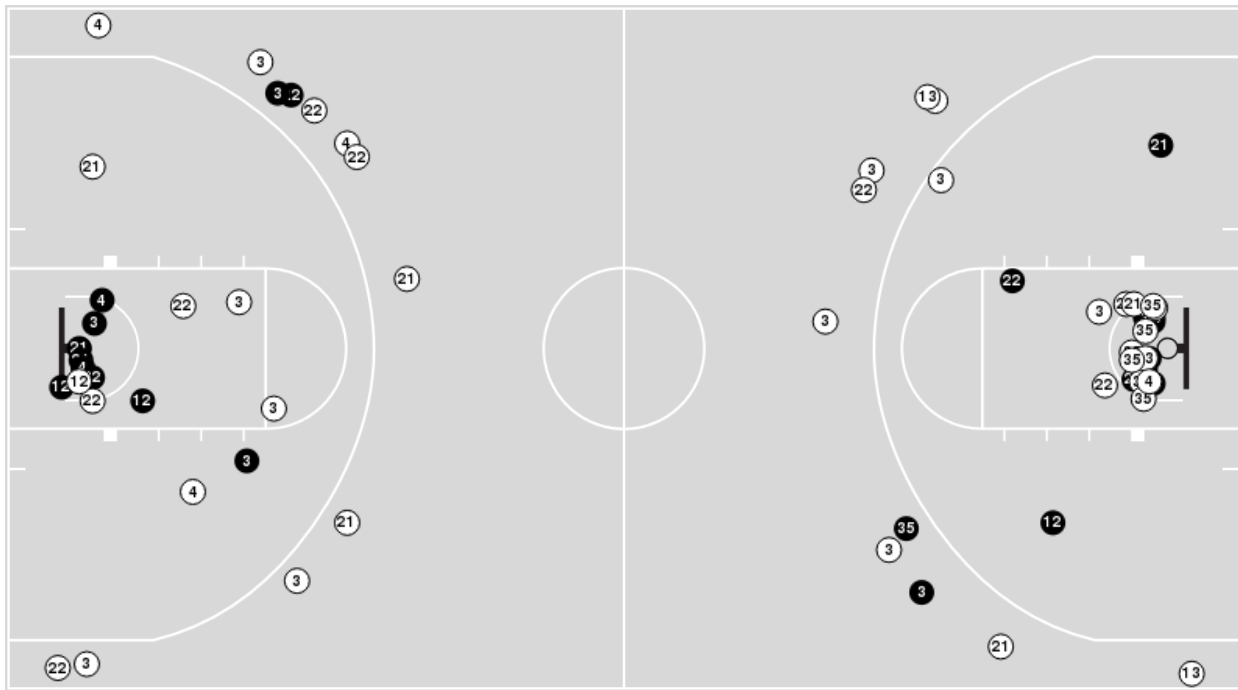

Baylor at Duke

03/22/26 Cameron Indoor Stadium, Durham
2025-26 Women's Basketball

Officials: Joseph Vaszily, Brian S. Hall, Talisa Green

Players => All ; FG Types => All ; Results => All ;

Duke

All Field Goals