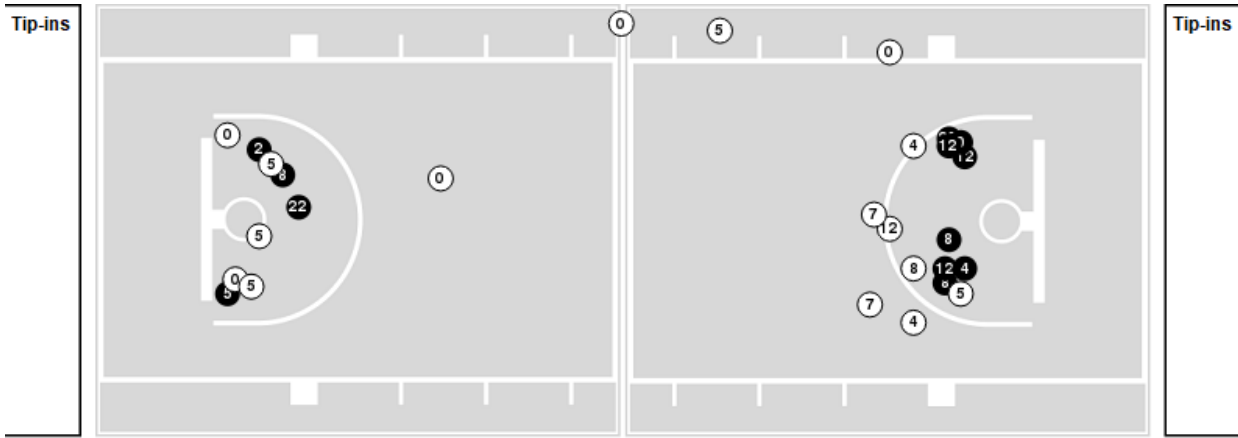

Shots in the Paint

N Made   **(N)** Missed   N - Player Number

Baylor	M/A	%
Field Goals	16/53	30
2 Points	16/39	41
3 Points	0/14	0
Free Throws	14/18	78

Baylor	M/A	%
Points in the Paint	24 (12/25)	48
Fast Break Points	4 (2/2)	100
Second Chance Points	9 (7/14)	50
Effective FG%	30