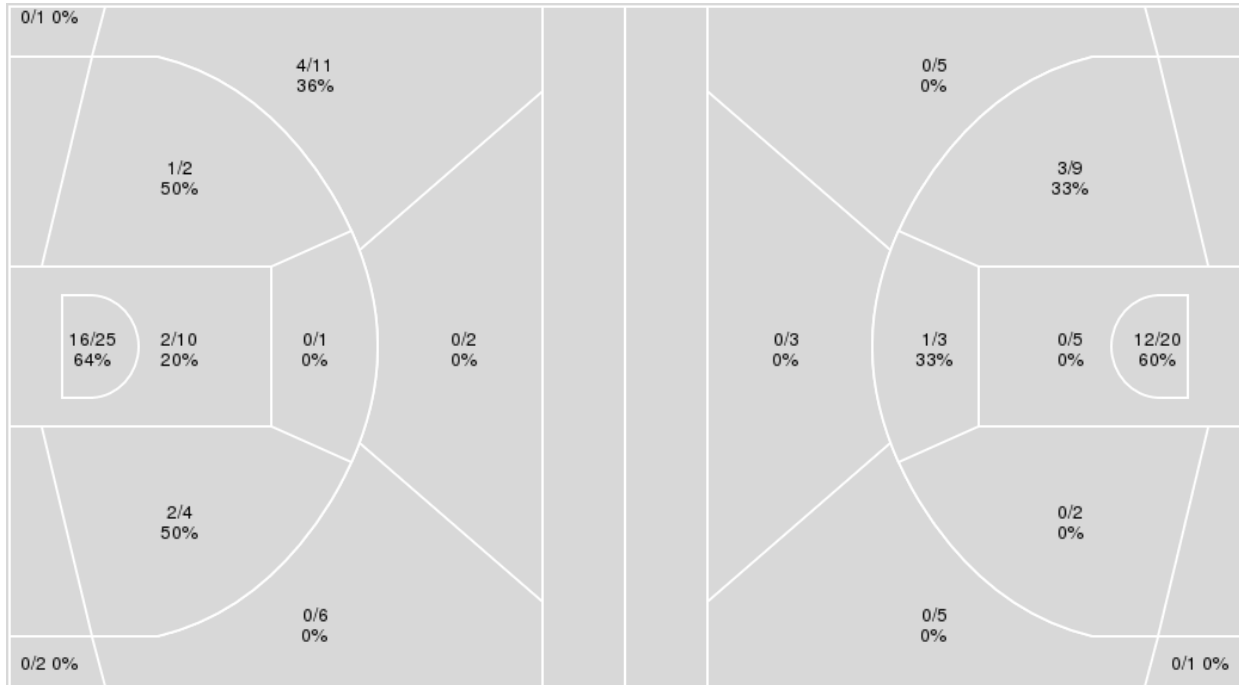

Baylor at Duke

03/22/26 Cameron Indoor Stadium, Durham
2025-26 Women's Basketball

Officials: Joseph Vaszily, Brian S. Hall, Talisa Green

Players => All; FG Types => All ; Results => All ;

Players => All; FG Types => All ; Results => All ;

Duke

Baylor

Duke	M/A	%
Field Goals	25/64	39
2 Points	21/42	50
3 Points	4/22	18
Free Throws	15/24	62

Baylor	M/A	%
Field Goals	16/53	30
2 Points	16/39	41
3 Points	0/14	0
Free Throws	14/18	78