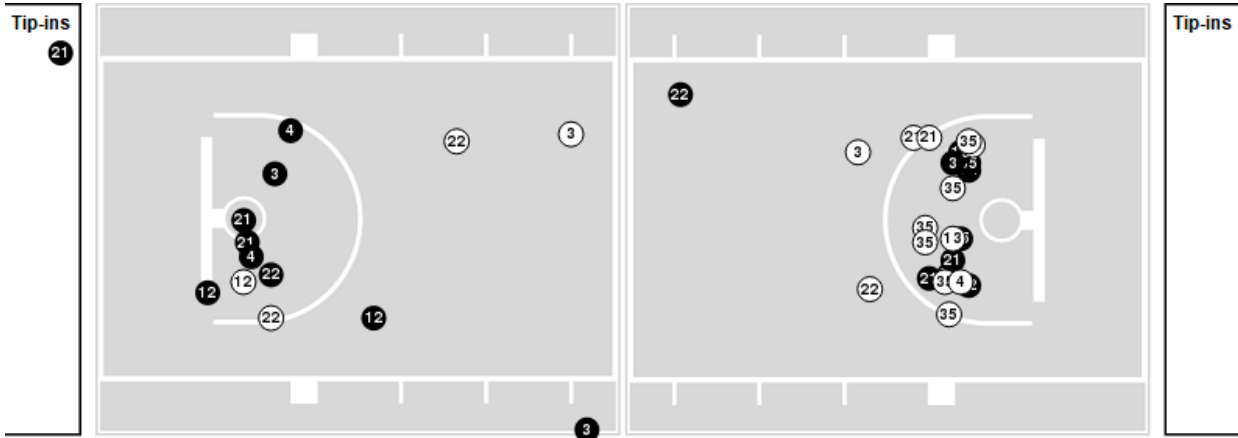

Shots in the Paint

● Made ○ Missed N - Player Number

Duke	M/A	%
Field Goals	25/64	39
2 Points	21/42	50
3 Points	4/22	18
Free Throws	15/24	62

Duke	M/A	%
Points in the Paint	36 (18/35)	51
Fast Break Points	13 (6/6)	100
Second Chance Points	15 (9/19)	47
Effective FG%	42