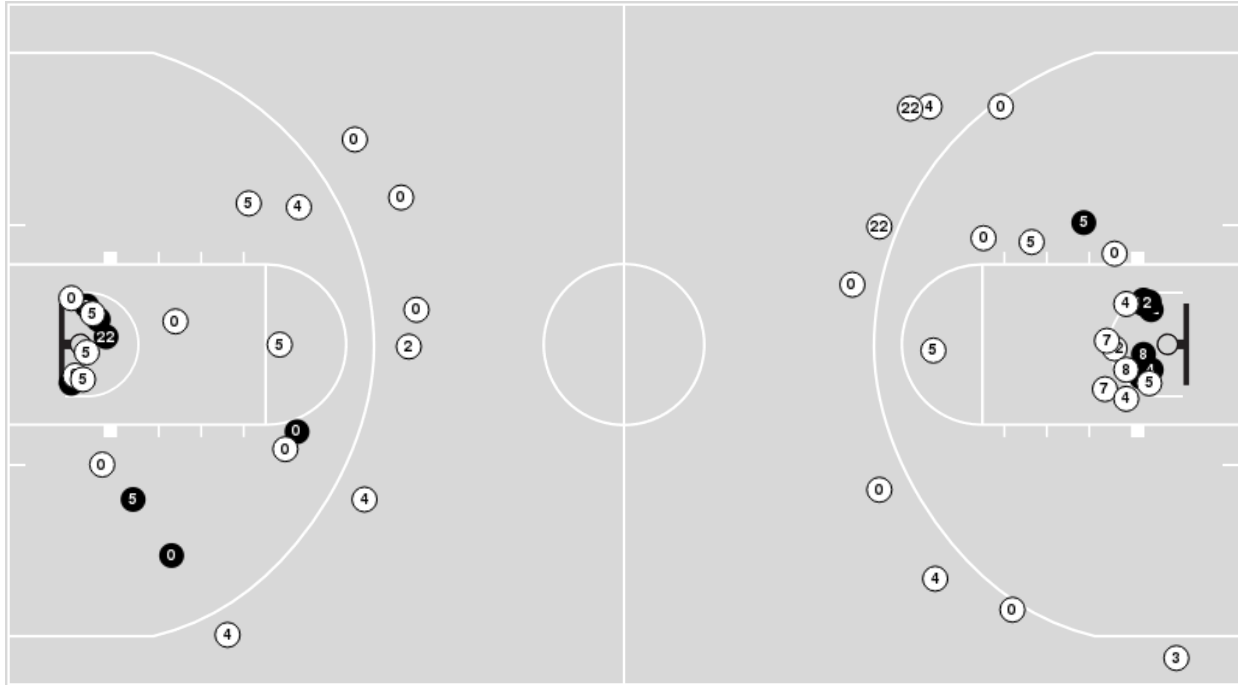

Baylor at Duke

03/22/26 Cameron Indoor Stadium, Durham
2025-26 Women's Basketball

Officials: Joseph Vaszily, Brian S. Hall, Talisa Green

Players => All ; FG Types => All ; Results => All ;

Baylor

All Field Goals