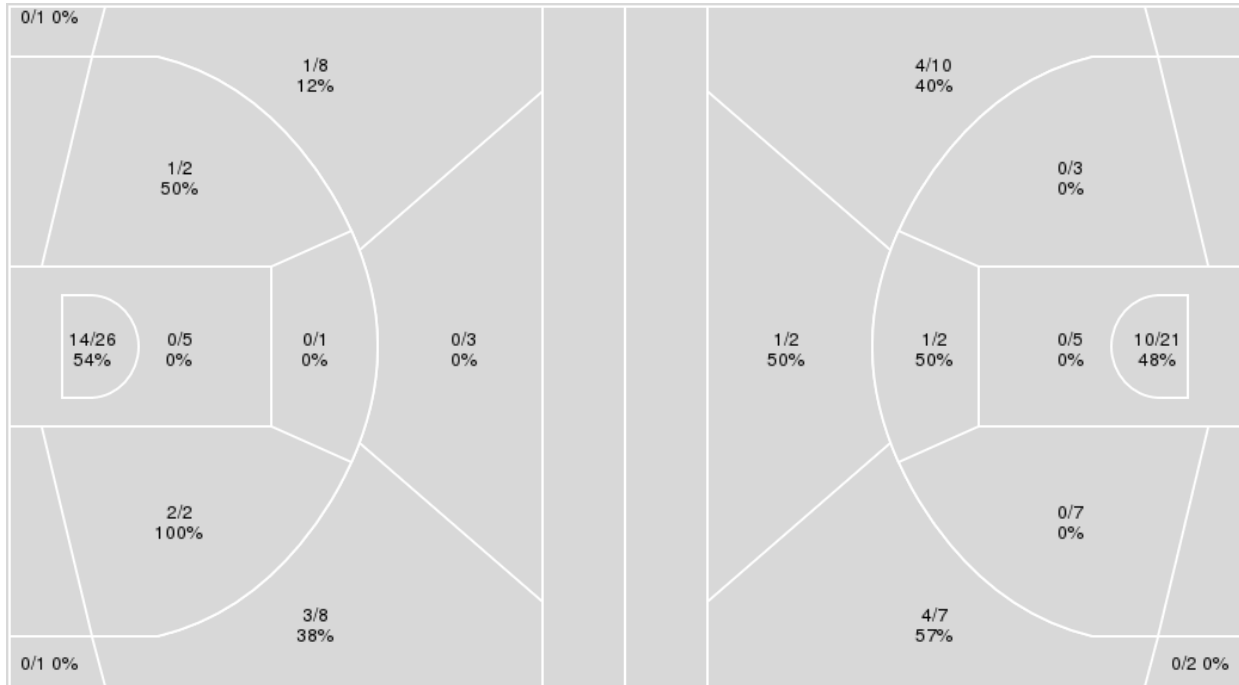

Nebraska at Baylor

03/20/26 Cameron Indoor Stadium, Durham
2025-26 Women's Basketball

Officials: Brian Hall, Kevin Sorrock, Kelly Broomfield

Players => All; FG Types => All ; Results => All ;

Players => All; FG Types => All ; Results => All ;

Baylor

Nebraska

Baylor	M/A	%
Field Goals	21/57	37
2 Points	17/36	47
3 Points	4/21	19
Free Throws	21/29	72

Nebraska	M/A	%
Field Goals	20/59	34
2 Points	11/38	29
3 Points	9/21	43
Free Throws	13/15	87