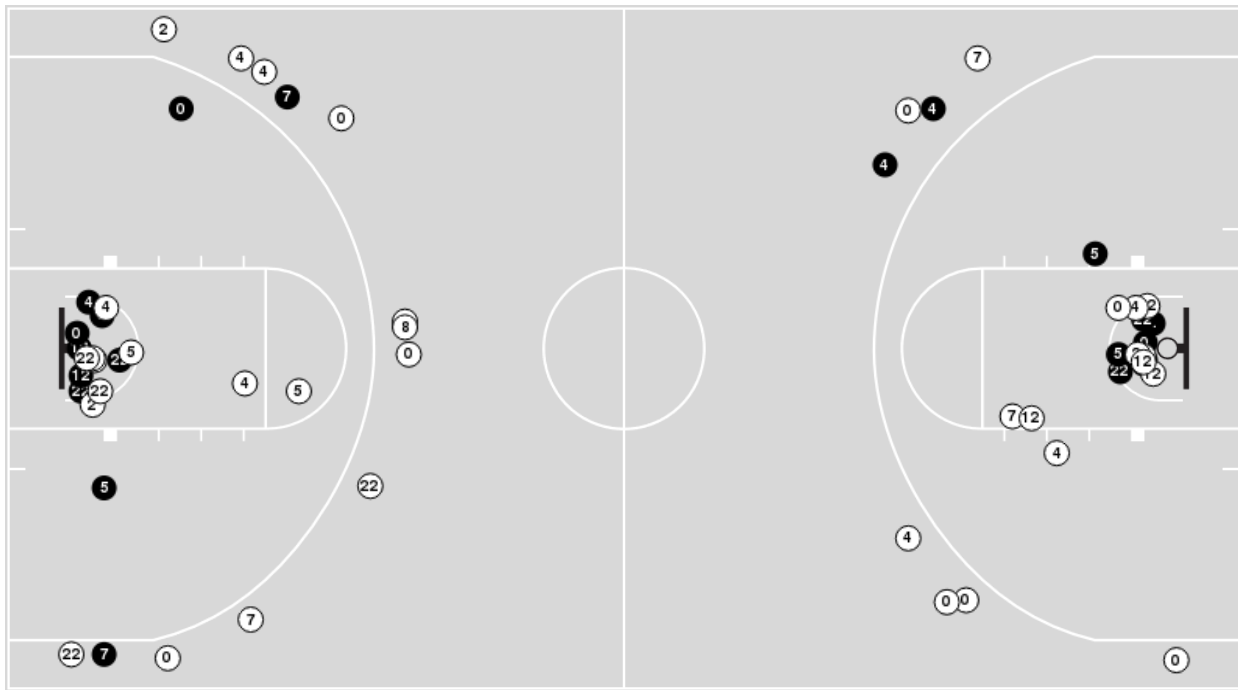

Nebraska at Baylor

03/20/26 Cameron Indoor Stadium, Durham
2025-26 Women's Basketball

Officials: Brian Hall, Kevin Sorrock, Kelly Broomfield

Players => All ; FG Types => All ; Results => All ;

Baylor

All Field Goals