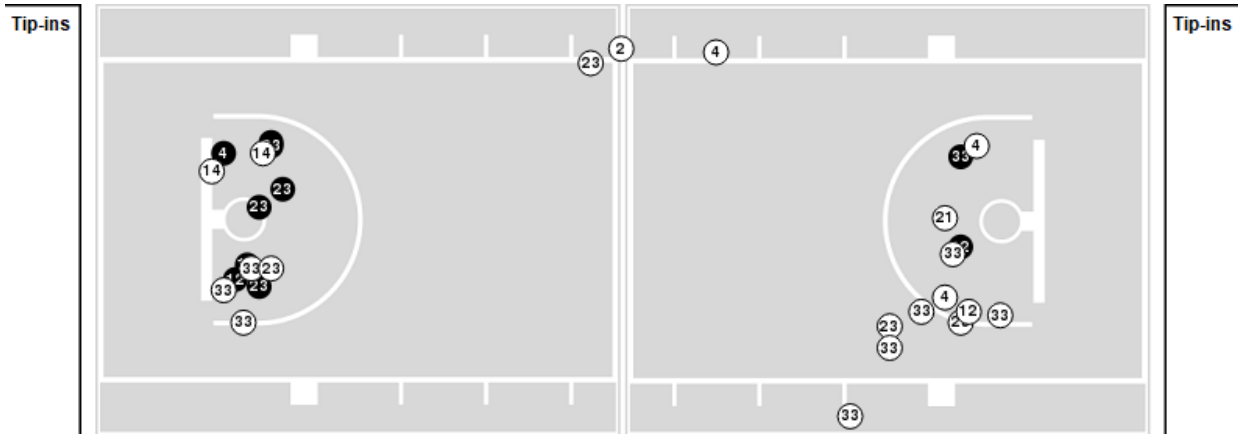

Shots in the Paint

● Made   ○ Missed   N - Player Number

Nebraska	M/A	%
Field Goals	20/59	34
2 Points	11/38	29
3 Points	9/21	43
Free Throws	13/15	87

Nebraska	M/A	%
Points in the Paint	20 (10/26)	38
Fast Break Points	4 (2/2)	100
Second Chance Points	6 (5/12)	42
Effective FG%	42