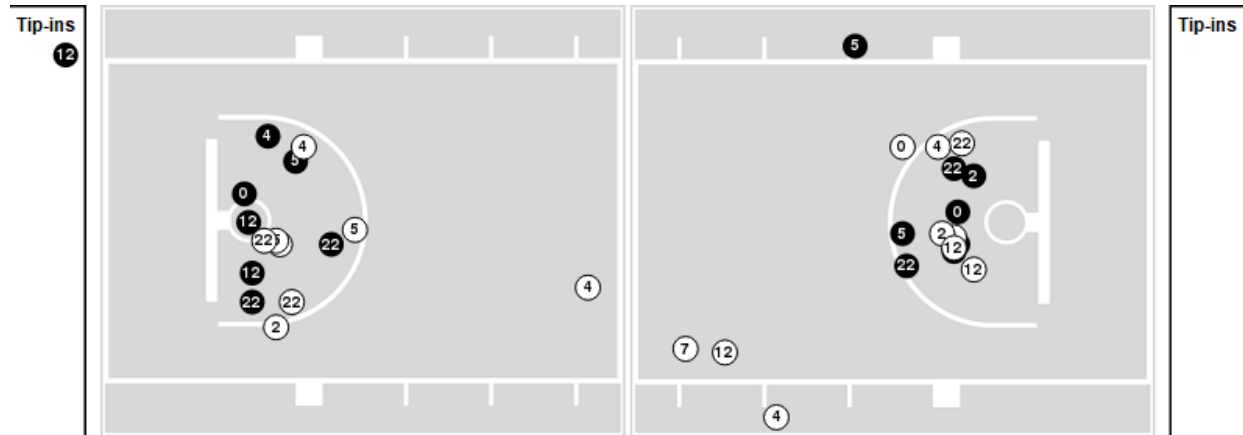

Shots in the Paint

● Made   ○ Missed   N - Player Number

Baylor	M/A	%
Field Goals	21/57	37
2 Points	17/36	47
3 Points	4/21	19
Free Throws	21/29	72

Baylor	M/A	%
Points in the Paint	28 (14/31)	45
Fast Break Points	6 (4/6)	67
Second Chance Points	17 (9/18)	50
Effective FG%	40