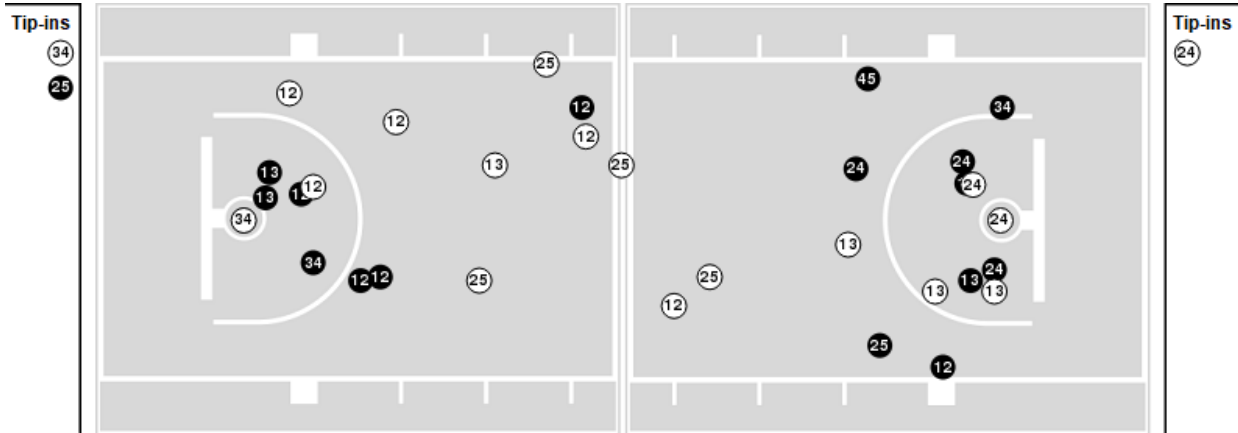

Blow Up Chart

● Made   ○ Missed   N - Player Number

Southern California	M/A	%
Field Goals	26/66	39
2 Points	21/49	43
3 Points	5/17	29
Free Throws	17/21	81

Southern California	M/A	%
Points in the Paint	34 (17 / 32)	53
Fast Break Points	7 (5/5)	100
Second Chance Points	11 (6/10)	60
Effective FG%	43