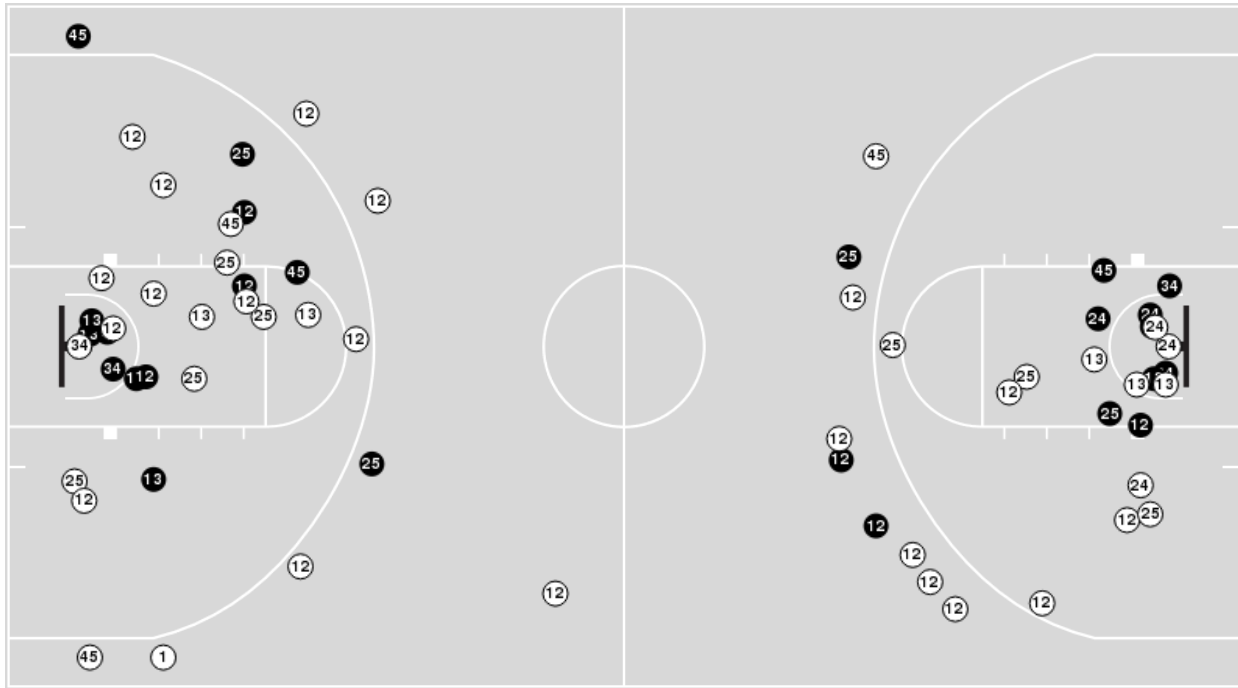

Officials: Melissa Barlow, Kevin Pethel, Cameron Inouye

Players => AllFG Types=>AllResults=>All

Southern California

All Field Goals