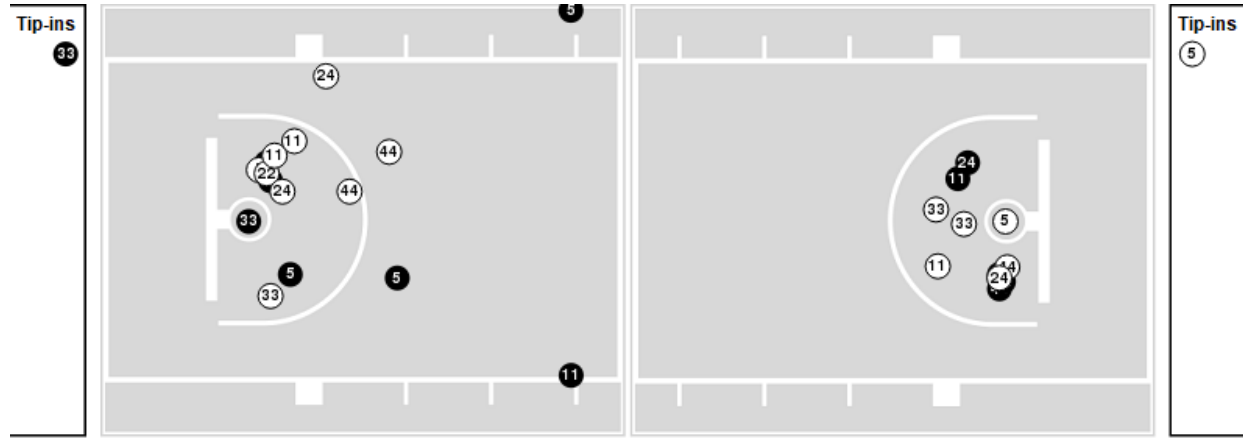

Officials: Melissa Barlow, Kevin Pethel, Cameron Inouye

Players => 1, 2, 3, 4, 5, 11, 12, 22, 24, 25, 30, 33, 44 FG Types=>All Results=>All

**Baylor**

**All Field Goals**

**Blow Up Chart**

● Made ○ Missed N - Player Number