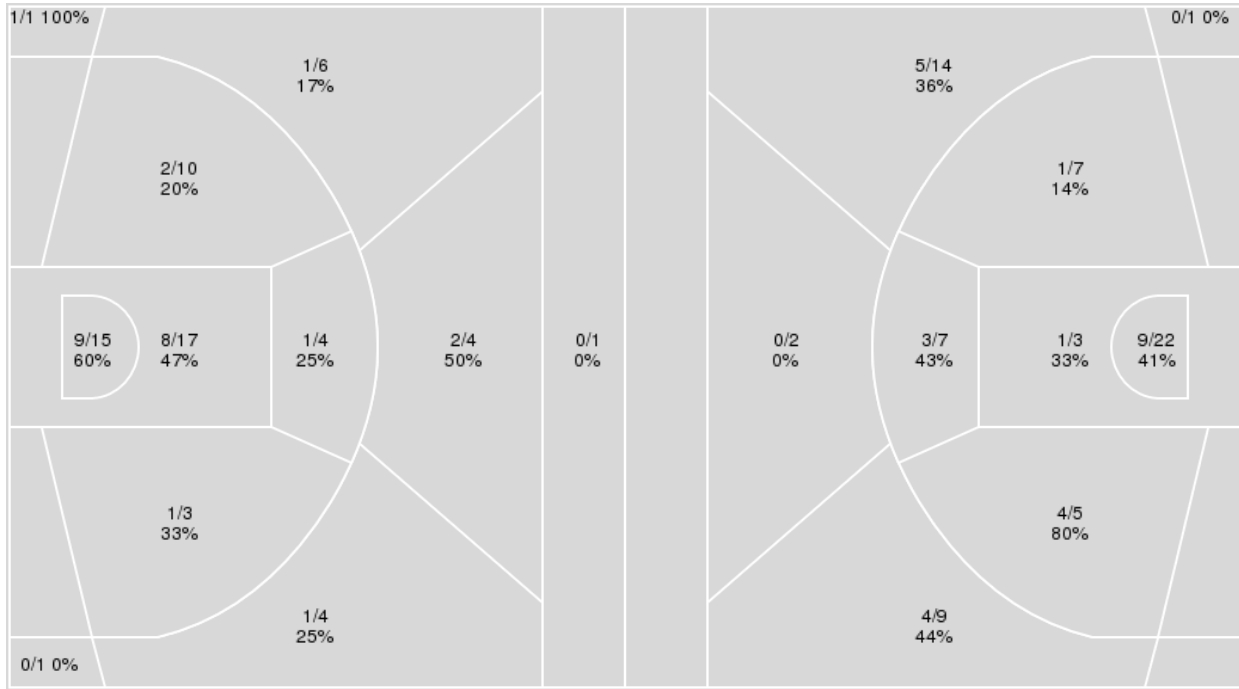

Officials: Melissa Barlow, Kevin Pethel, Cameron Inouye

{ Players => All; } FG Types => All; Results => All;

{ Players => 1, 2, 3, 4, 5, 11, 12, 22, 24, 25, 30, 33, 44; } FG Types => All; Results => All;

Southern California

Baylor

Southern California	M/A	%
Field Goals	26/66	39
2 Points	21/49	43
3 Points	5/17	29
Free Throws	17/21	81

Baylor	M/A	%
Field Goals	27/70	39
2 Points	18/44	41
3 Points	9/26	35
Free Throws	7/12	58