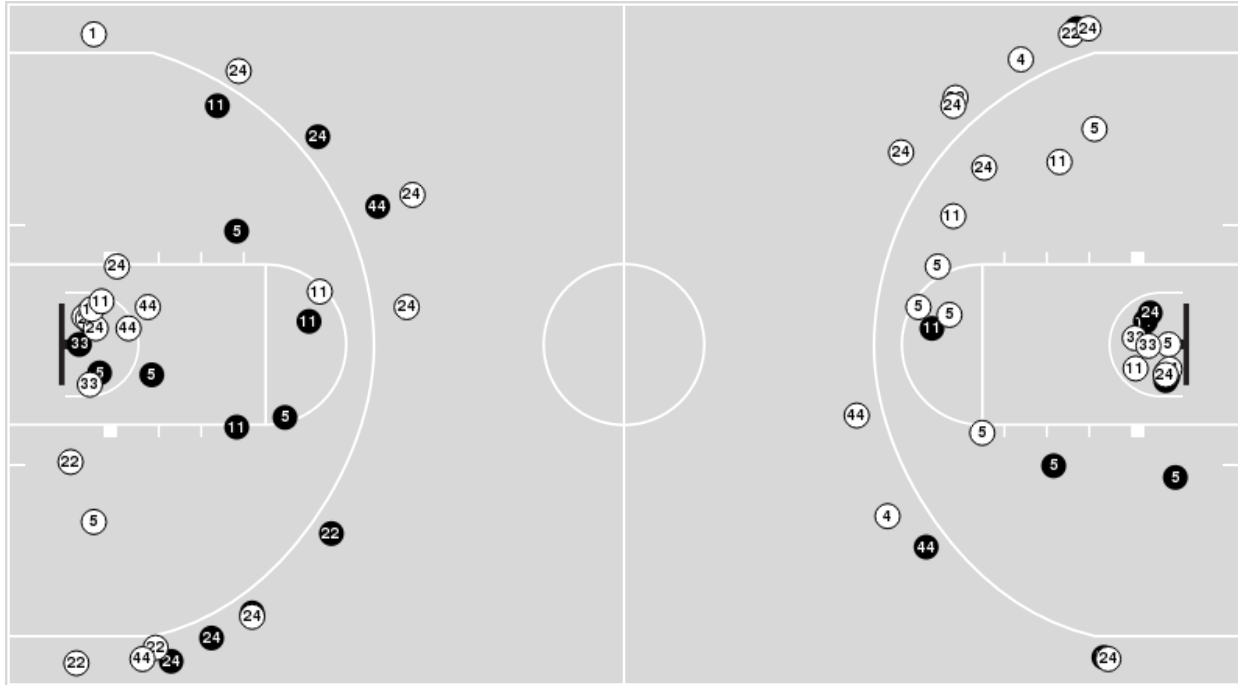

Officials: Melissa Barlow, Kevin Pethel, Cameron Inouye

Players => 1, 2, 3, 4, 5, 11, 12, 22, 24, 25, 30, 33, 44 FG Types=>All Results=>All

Baylor

All Field Goals