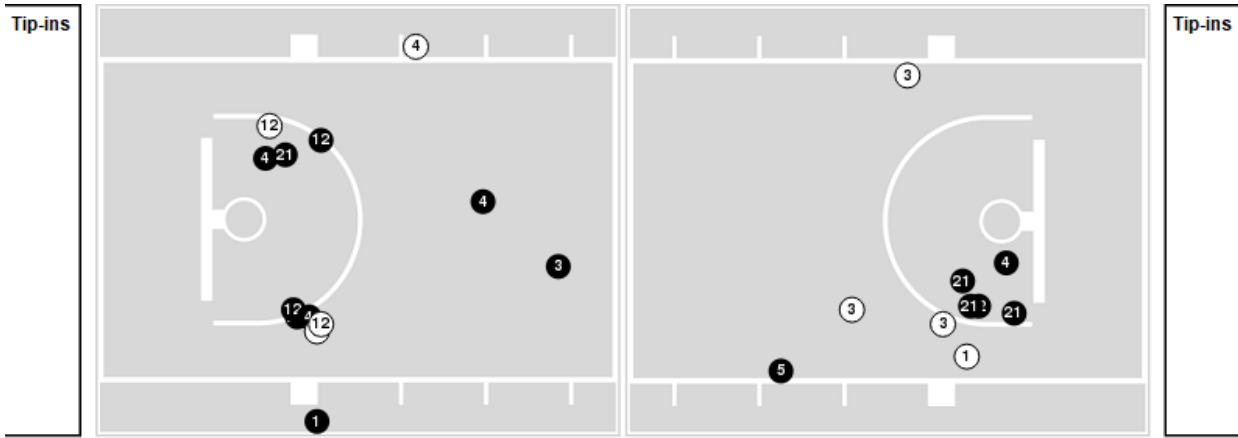

Blow Up Chart

N Made   **O** Missed   N - Player Number

Kansas St.	M/A	%
Field Goals	21/47	45
2 Points	15/26	58
3 Points	6/21	29
Free Throws	10/17	59

Kansas St.	M/A	%
Points in the Paint	28 (14 / 21)	67
Fast Break Points	6 (4/6)	67
Second Chance Points	9 (4/4)	100
Effective FG%	51