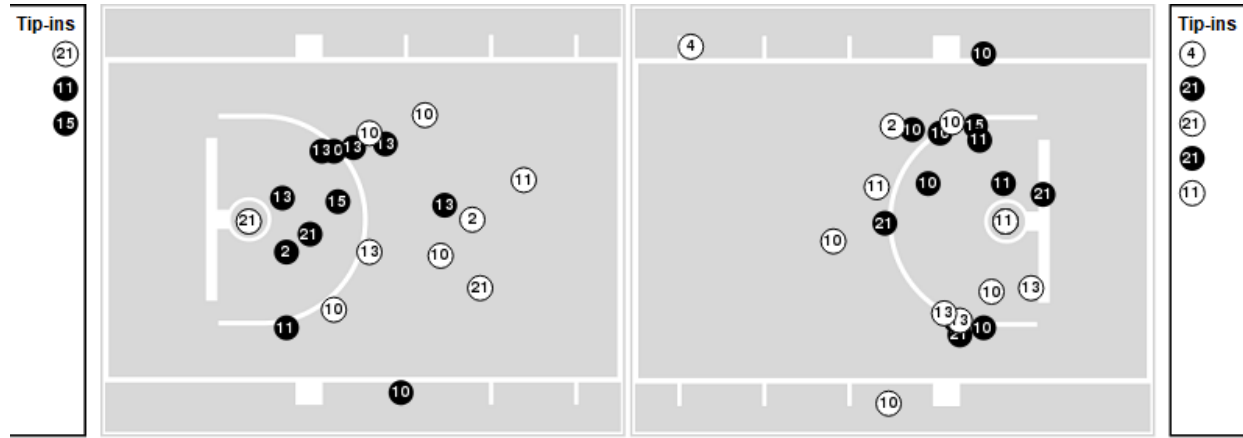

**Officials:** Gary Maxwell, Antinio Petty, Chris Pacsi

Players => 1, 2, 4, 10, 11, 12, 13, 15, 20, 21, 23, 25, 33, 41FG Types=>AllResults=>All

**Baylor**

**All Field Goals**

**Blow Up Chart**

● Made    ○ Missed    N - Player Number