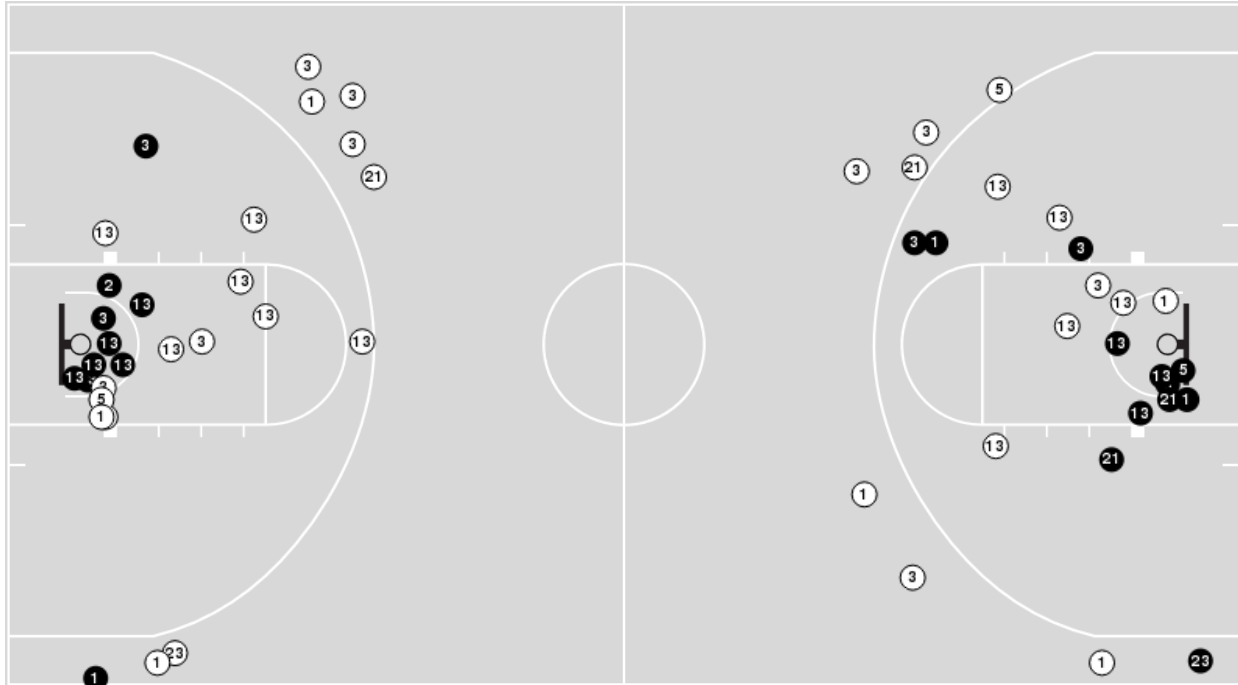

Players => AllFG Types=>AllResults=>All
TCU

All Field Goals