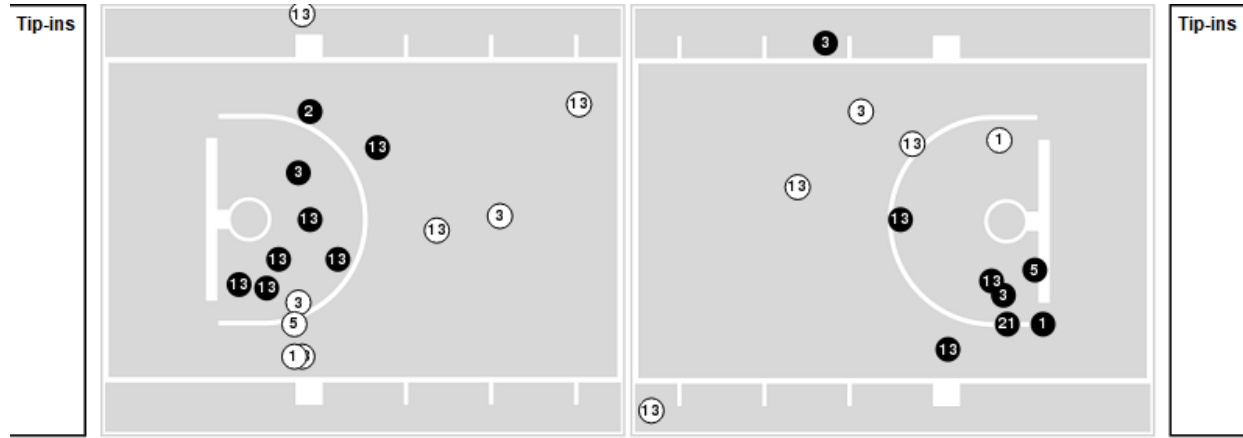

Blow Up Chart

● Made ○ Missed N - Player Number

TCU	M/A	%
Field Goals	22/54	41
2 Points	20/38	53
3 Points	2/16	12
Free Throws	4/9	44

TCU	M/A	%
Points in the Paint	30 (15 / 27)	56
Fast Break Points	2 (1/1)	100
Second Chance Points	6 (3/5)	60
Effective FG%	43