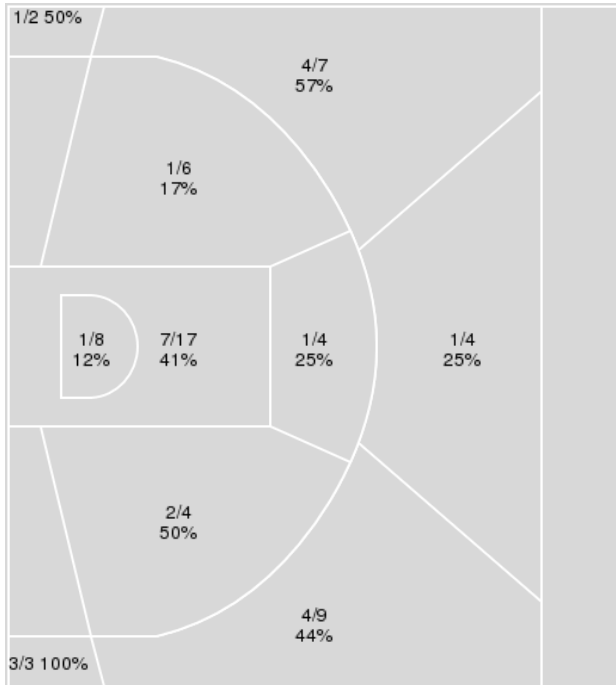

TCU at Baylor

01/03/24 Foster Pavilion, Waco
2023-24 Women's Basketball

Game Time: 7:00 PM
Game Duration: 1:48
Attendance: 5,905

Officials: Gina Cross, Scott Yarbrough, Nykeshia Thompson

{ Players => All; } FG Types => All; Results => All;

{ Players => All; } FG Types => All; Results => All;

Baylor