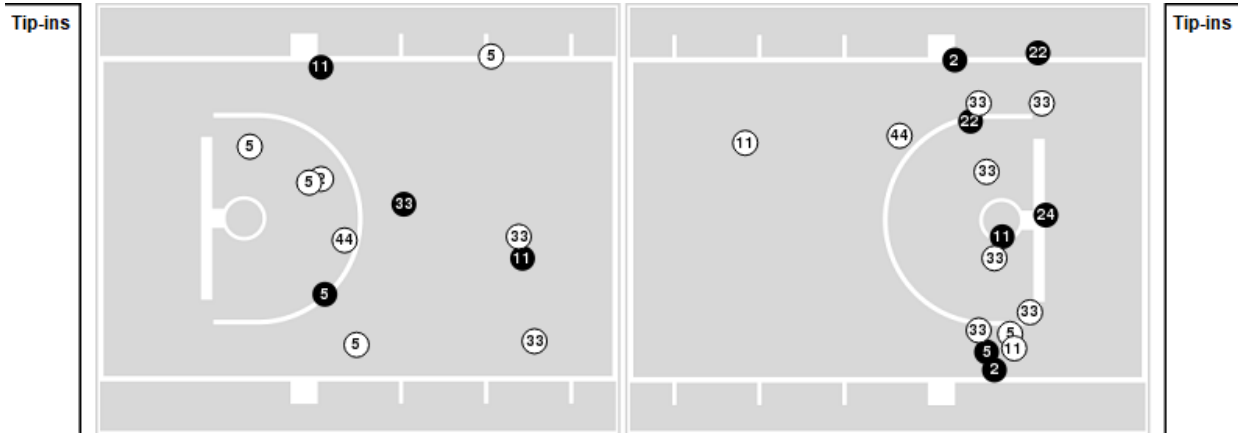

TCU at Baylor

01/03/24 Foster Pavilion, Waco
2023-24 Women's Basketball

Officials: Gina Cross, Scott Yarbrough, Nykeshia Thompson

Players => AllFG Types=>AllResults=>All

Baylor

All Field Goals

Blow Up Chart