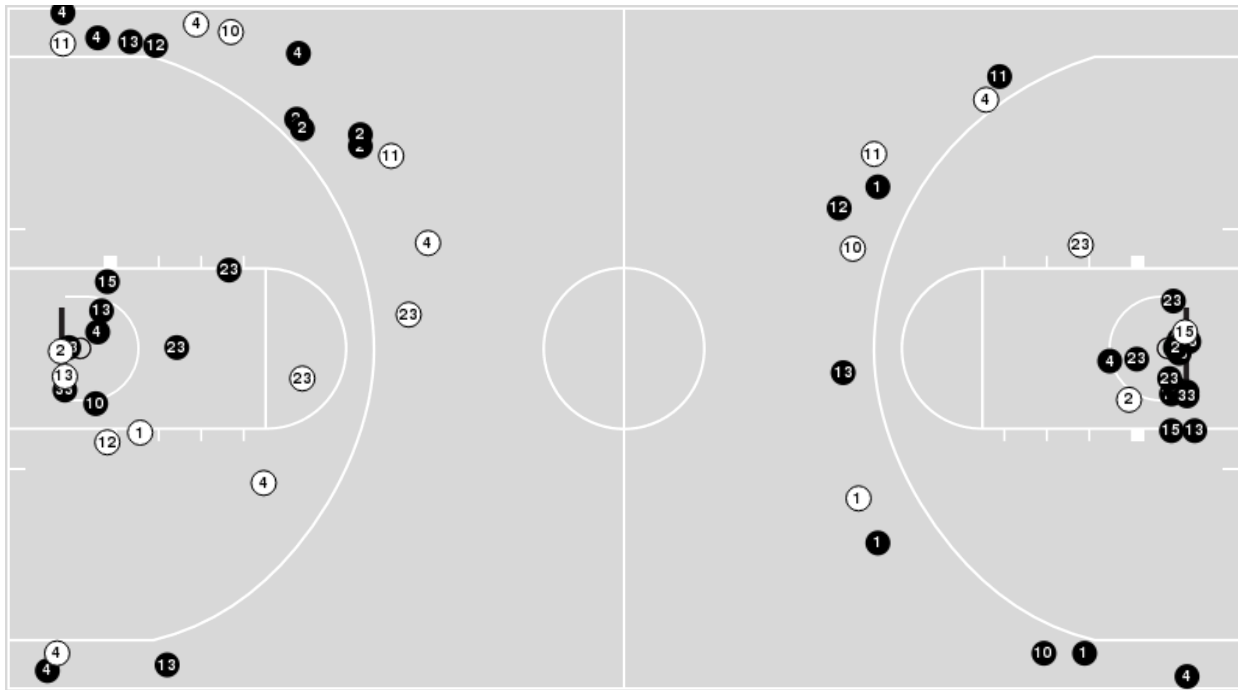

Officials: Rick Crawford, Brooks Wells, Chance Moore

Players => 1, 2, 4, 10, 11, 12, 13, 15, 20, 21, 23, 25, 33, 41FG Types=>AllResults=>All

Baylor

All Field Goals