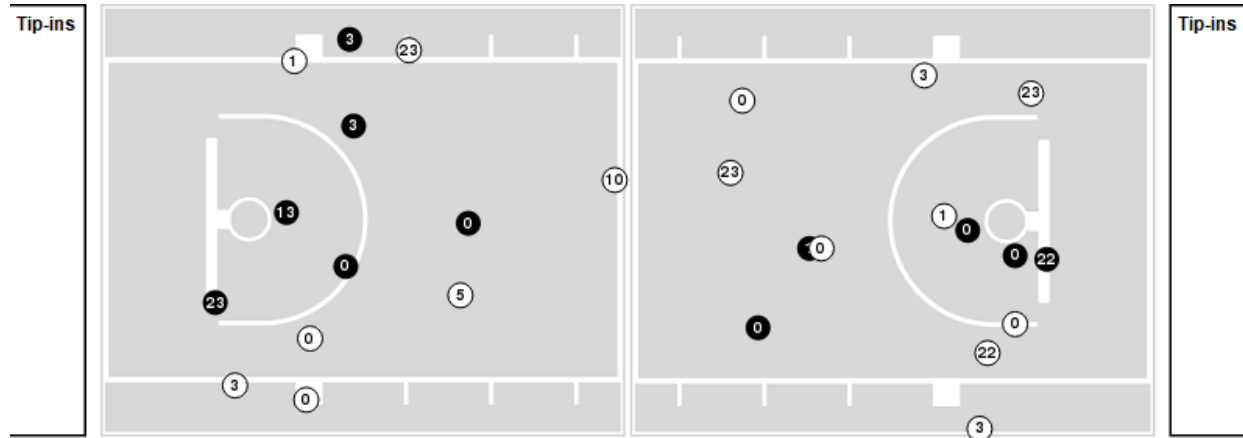

Blow Up Chart

● Made   ○ Missed   N - Player Number

Mississippi Val.	M/A	%
Field Goals	20/48	42
2 Points	16/36	44
3 Points	4/12	33
Free Throws	4/8	50

Mississippi Val.	M/A	%
Points in the Paint	20 (10 / 21)	48
Fast Break Points	2 (1/3)	33
Second Chance Points	4 (2/3)	67
Effective FG%	46