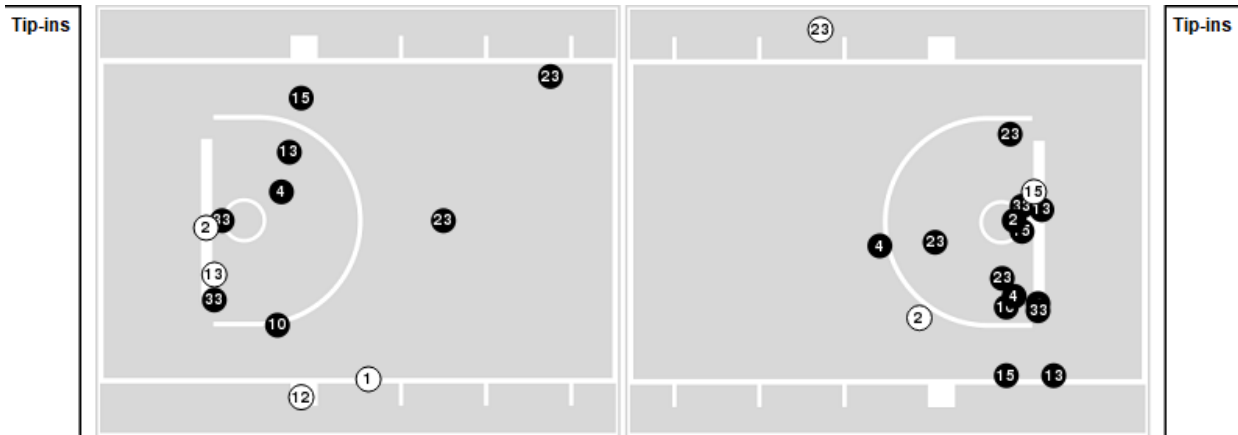

Blow Up Chart

● Made ○ Missed N - Player Number

Baylor	M/A	%
Field Goals	41/61	67
2 Points	22/31	71
3 Points	19/30	63
Free Throws	6/8	75

Baylor	M/A	%
Points in the Paint	40 (20 / 24)	83
Fast Break Points	17 (7/7)	100
Second Chance Points	13 (5/6)	83
Effective FG%	83