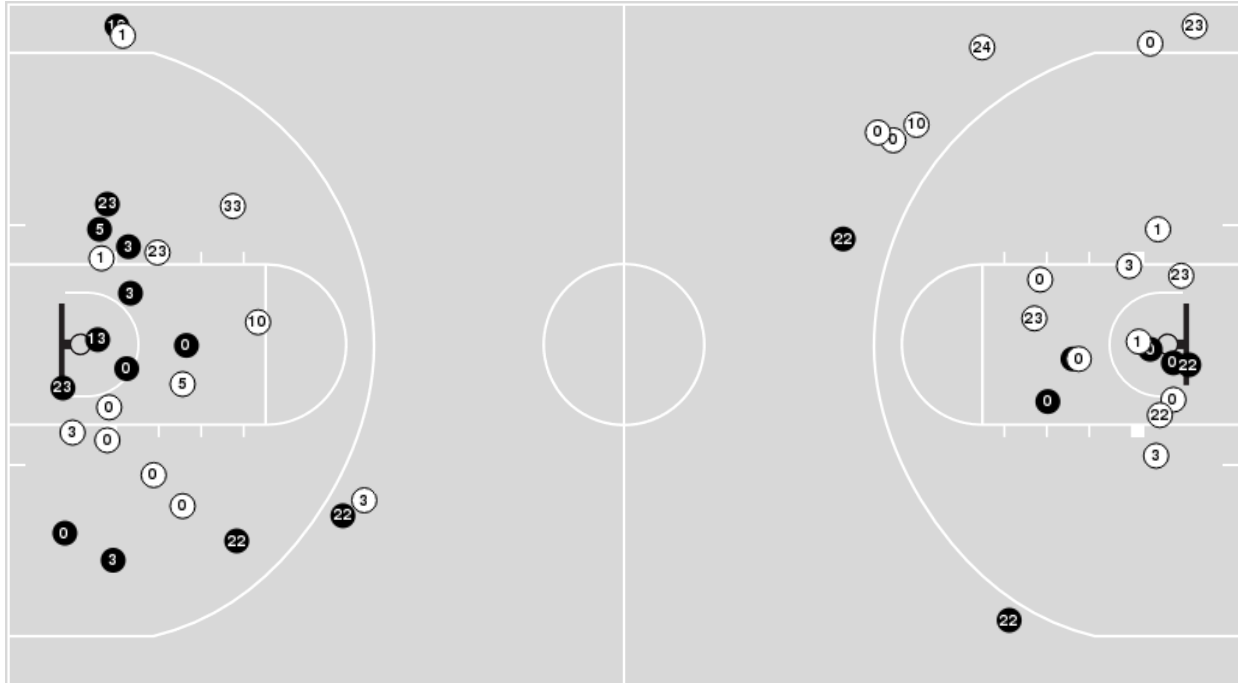

Players => 0, 1, 23, 3, 5, 10, 11, 12, 13, 14, 15, 20, 21, 22, 24, 25, 33FG Types=>AllResults=>All

Mississippi Val.

All Field Goals