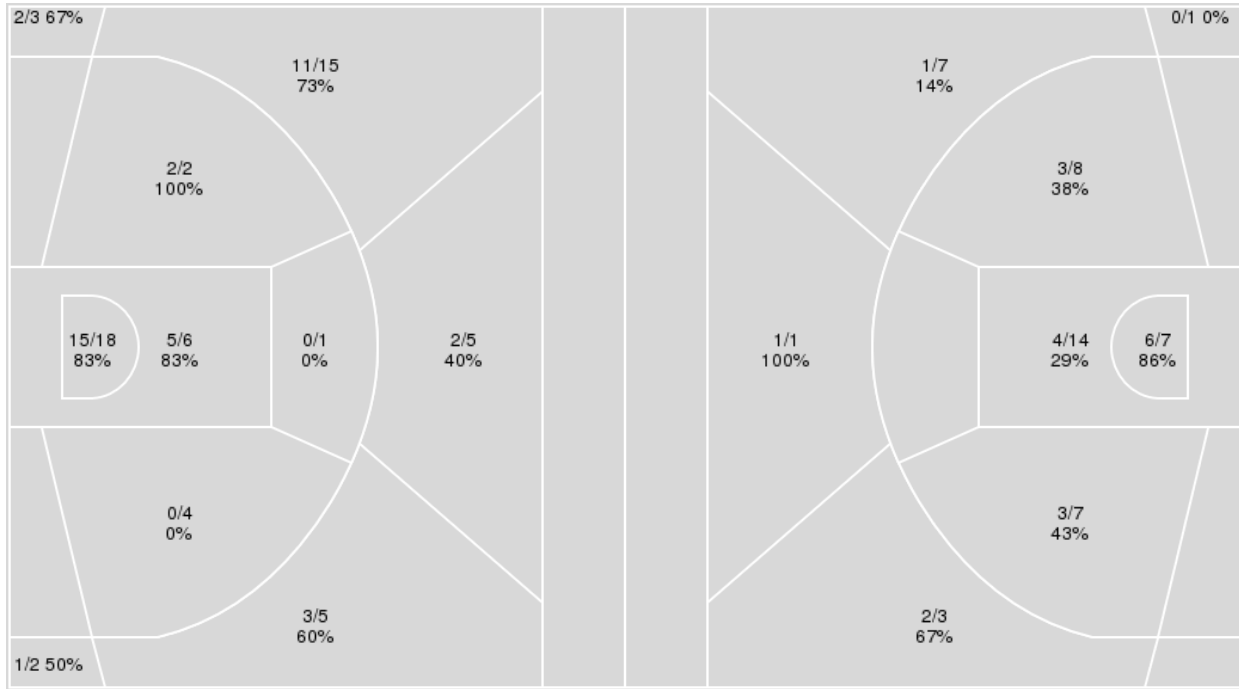

Mississippi Val. at Baylor

12/22/23 Ferrell Center, Waco
2023-24 Men's Basketball

Game Time: 6:00 PM
Game Duration: 1:48
Attendance: 8,794

Officials: Rick Crawford, Brooks Wells, Chance Moore

{ Players => 1, 2, 4, 10, 11, 12, 13, 15, 20, 21, 23, 25, 33, 41; } FG
Types => All; Results => All;

{ Players => 0, 1, 23, 3, 5, 10, 11, 12, 13, 14, 15, 20, 21, 22, 24, 25, 33; }
FG Types => All; Results => All;

Baylor

Mississippi Val.

Baylor	M/A	%
Field Goals	41/61	67
2 Points	22/31	71
3 Points	19/30	63
Free Throws	6/8	75

Mississippi Val.	M/A	%
Field Goals	20/48	42
2 Points	16/36	44
3 Points	4/12	33
Free Throws	4/8	50