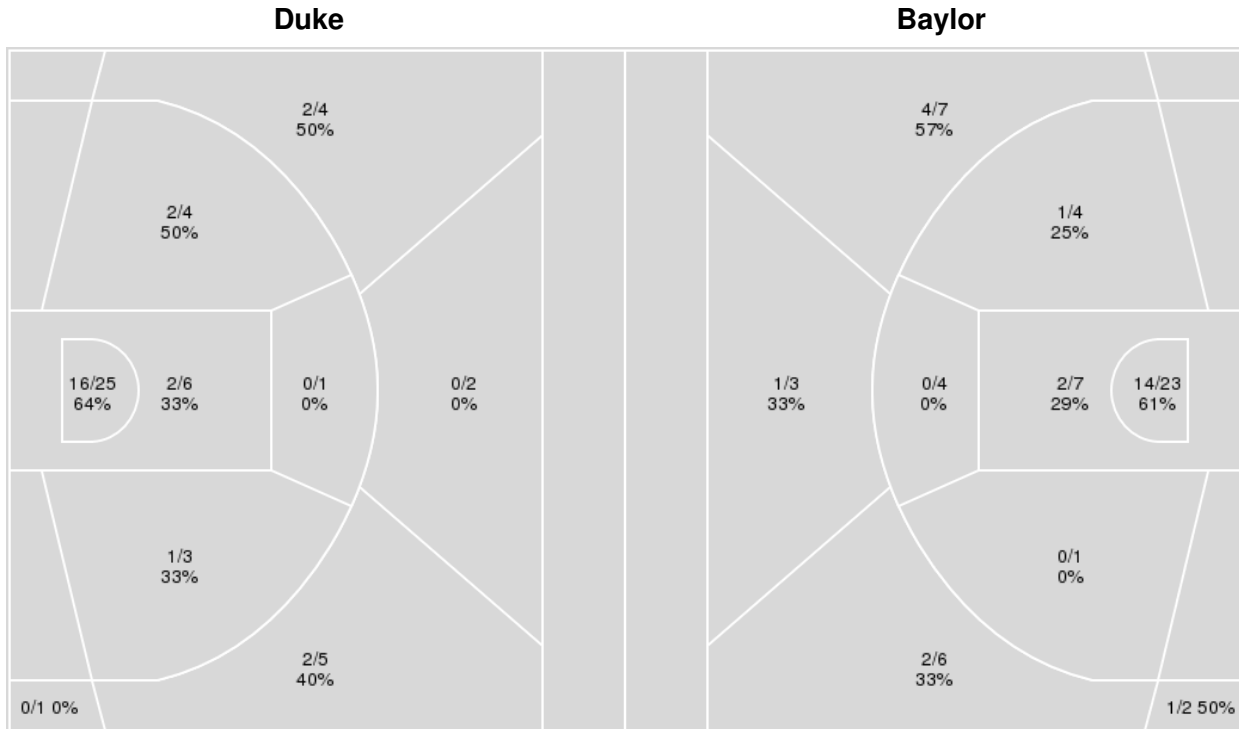

Officials: Ron Groover, Roger Ayers, Bert Smith

{ Players => All; } FG Types => All; Results => All;

{ Players => All; } FG Types => All; Results => All;

Duke	M/A	%
Field Goals	25/51	49
2 Points	21/39	54
3 Points	4/12	33
Free Throws	24/29	83

Baylor	M/A	%
Field Goals	25/57	44
2 Points	17/39	44
3 Points	8/18	44
Free Throws	12/16	75