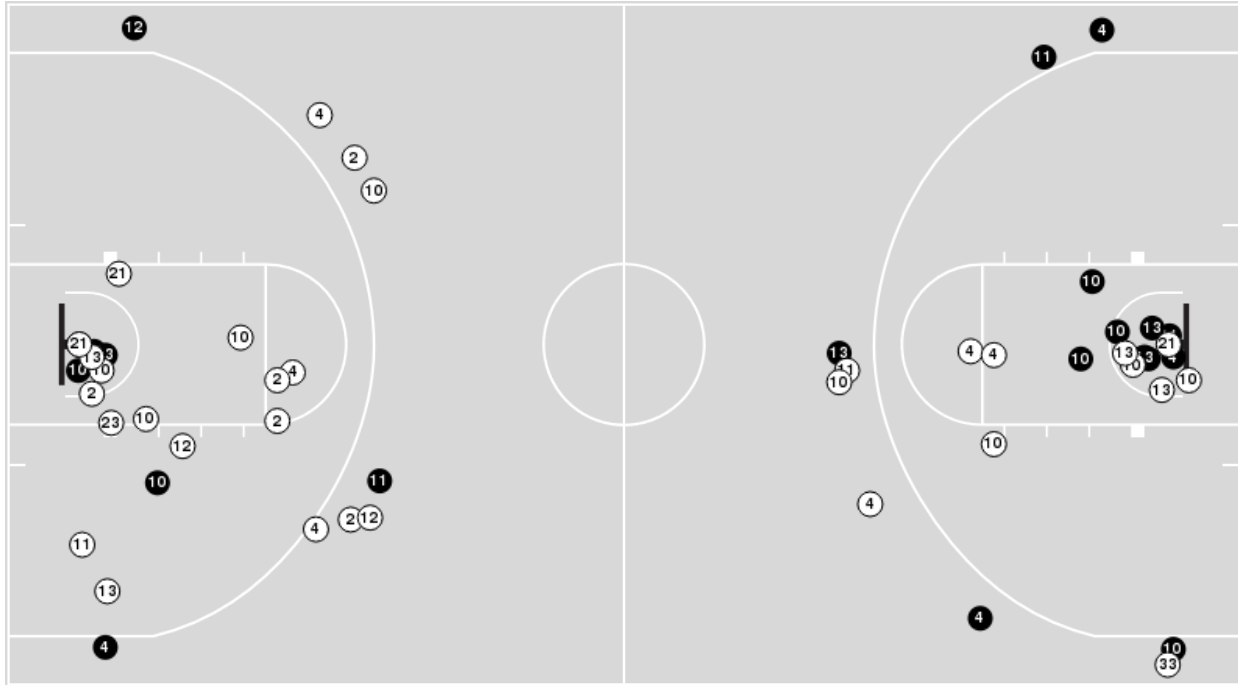

Players => AllFG Types=>AllResults=>All
Baylor

All Field Goals