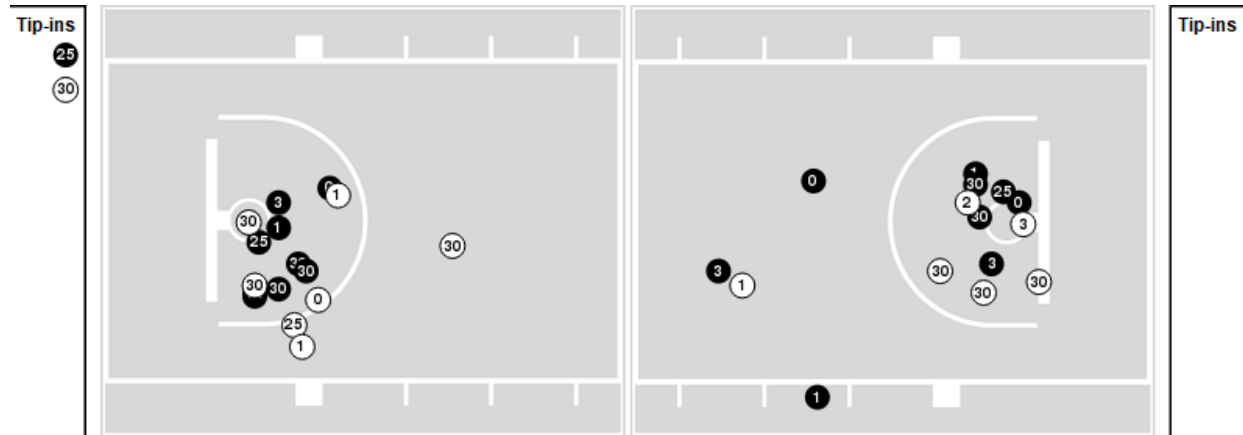

Officials: Ron Groover, Roger Ayers, Bert Smith

Players => AllFG Types=>AllResults=>All

Duke

All Field Goals

Blow Up Chart

● Made ○ Missed N - Player Number

Duke	M/A	%
Field Goals	25/51	49
2 Points	21/39	54
3 Points	4/12	33
Free Throws	24/29	83

Duke	M/A	%
Points in the Paint	36 (18 / 31)	58
Fast Break Points	4 (3/5)	60
Second Chance Points	7 (3/6)	50
Effective FG%	53	

Baylor at Duke

12/20/23 Madison Square Garden, New York
2023 SentinelOne Classic