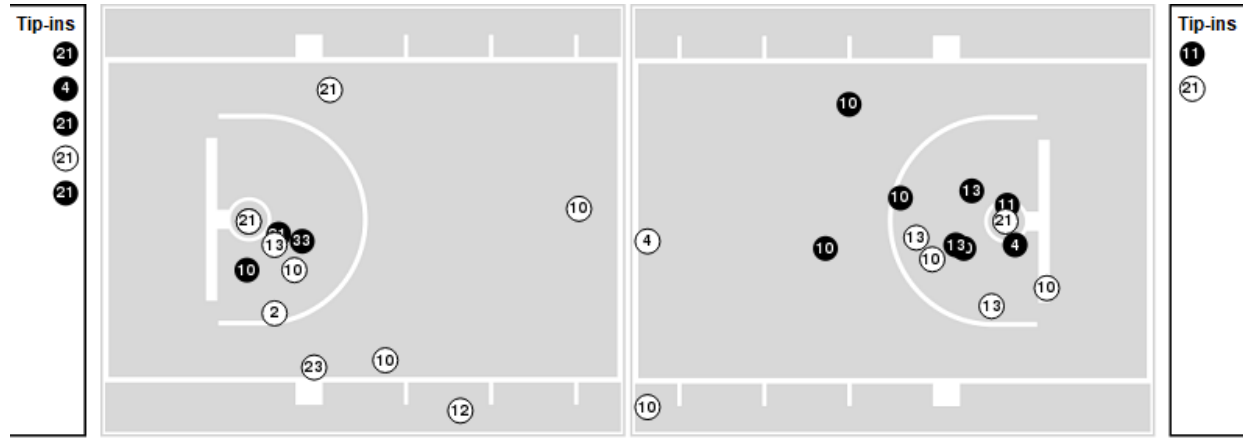

Blow Up Chart

● Made   ○ Missed   N - Player Number

Baylor	M/A	%
Field Goals	25/57	44
2 Points	17/39	44
3 Points	8/18	44
Free Throws	12/16	75

Baylor	M/A	%
Points in the Paint	32 (16 / 30)	53
Fast Break Points	3 (1/1)	100
Second Chance Points	15 (8/11)	73
Effective FG%	51