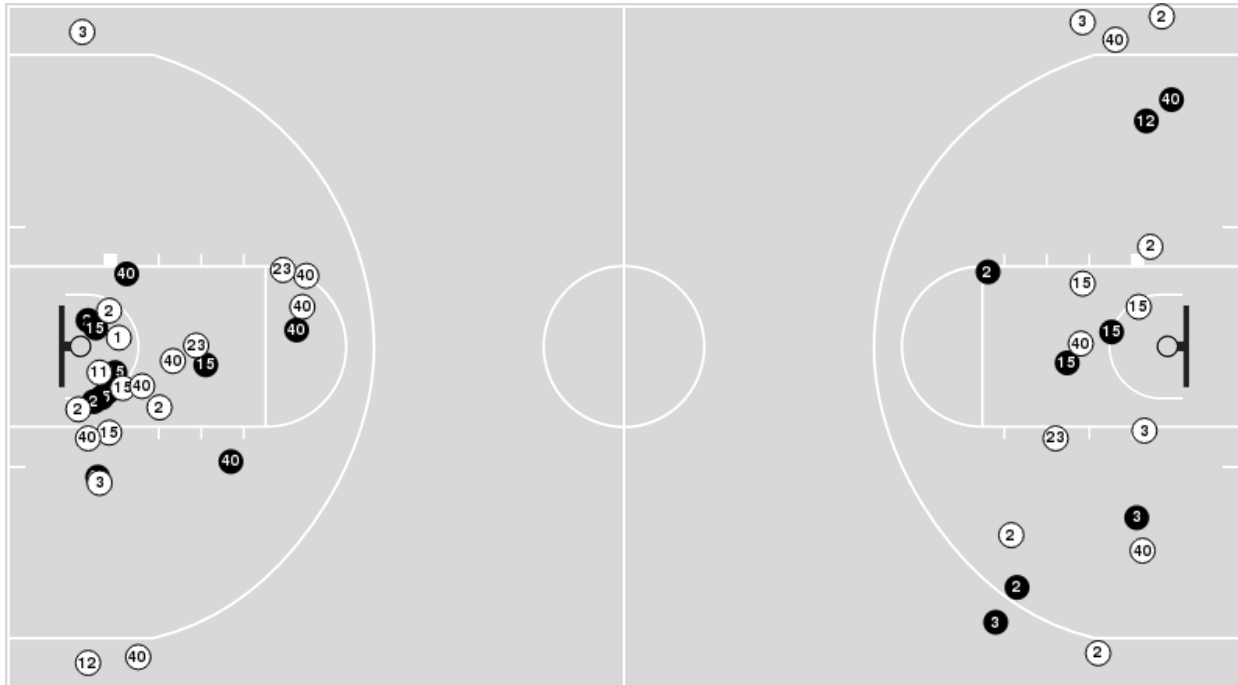

Oregon at Baylor

12/03/23 Ferrell Center, Waco
2023-24 Women's Basketball

Game Time: 1:00 PM
Game Duration: 1:52
Attendance: 4,340

Officials: Lisa Jones, In'Fini Robinson, Corey Long

Players => 0, 1, 2, 3, 4, 10, 11, 12, 13, 15, 21, 23, 40 FG Types=>AllResults=>All

Oregon

All Field Goals