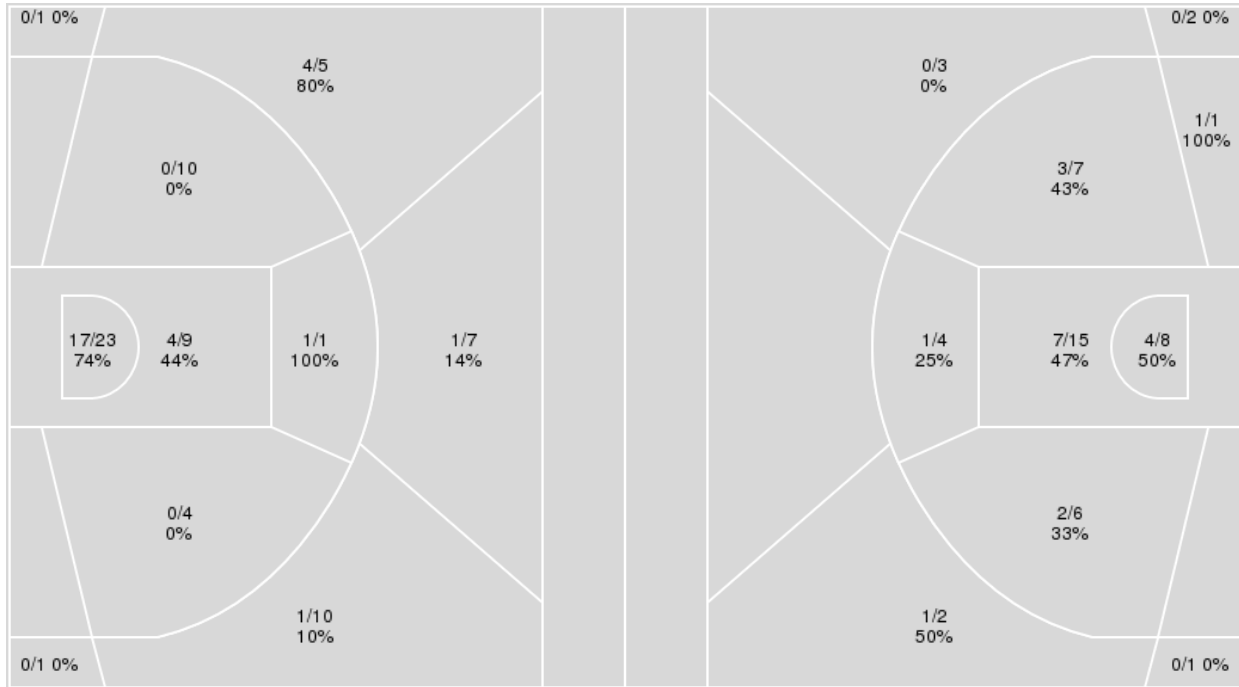

Oregon at Baylor

12/03/23 Ferrell Center, Waco
2023-24 Women's Basketball

Officials: Lisa Jones, In'Fini Robinson, Corey Long

{ Players => All; } FG Types => All; Results => All;

{ Players => 0, 1, 2, 3, 4, 10, 11, 12, 13, 15, 21, 23, 40; } FG Types => All; Results => All;

Baylor

Oregon

Baylor	M/A	%
Field Goals	28/71	39
2 Points	22/47	47
3 Points	6/24	25
Free Throws	9/13	69

Oregon	M/A	%
Field Goals	19/49	39
2 Points	18/41	44
3 Points	1/8	12
Free Throws	12/15	80