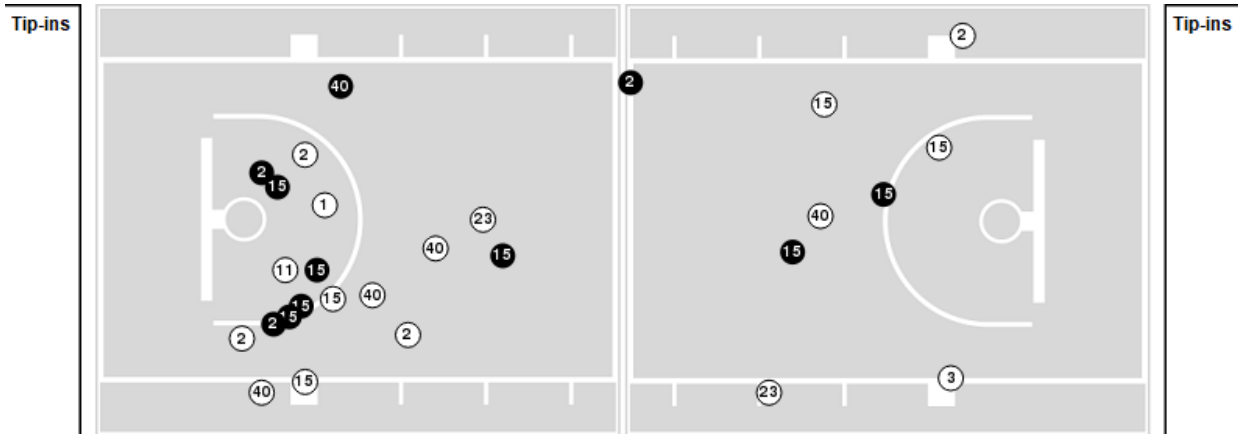

Blow Up Chart

● Made ○ Missed N - Player Number

Oregon	M/A	%
Field Goals	19/49	39
2 Points	18/41	44
3 Points	1/8	12
Free Throws	12/15	80

Oregon	M/A	%
Points in the Paint	22 (11 / 23)	48
Fast Break Points	2 (1/1)	100
Second Chance Points	5 (3/6)	50
Effective FG%	40