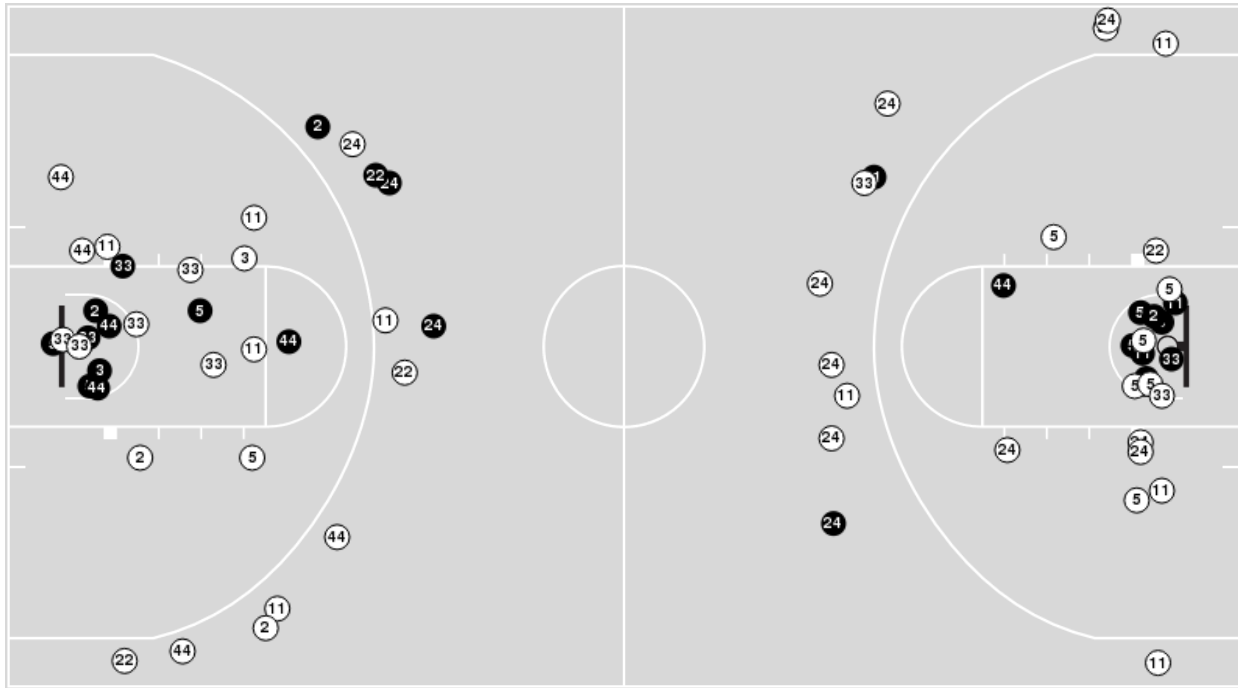

Oregon at Baylor

12/03/23 Ferrell Center, Waco
2023-24 Women's Basketball

Players => AllFG Types=>AllResults=>All

Baylor

All Field Goals