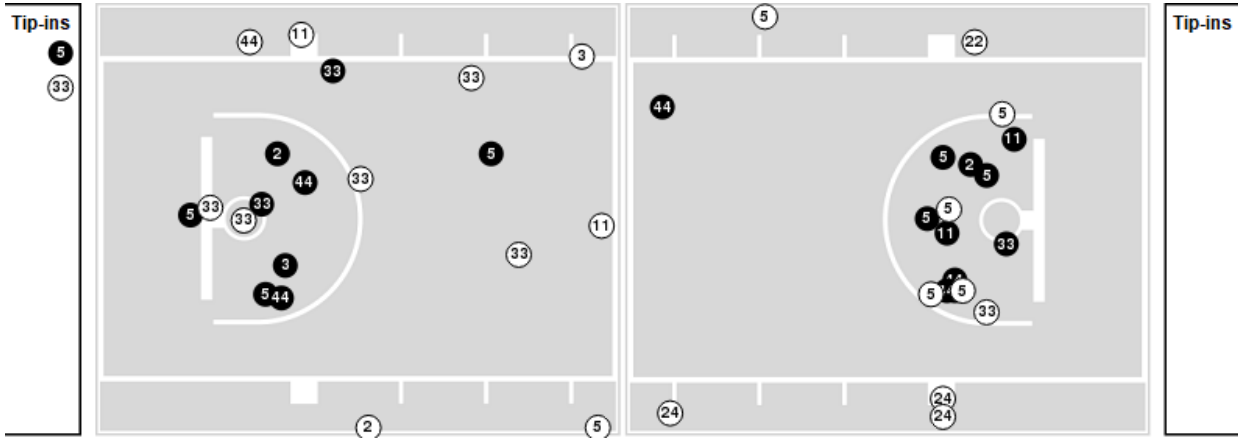

Oregon at Baylor

12/03/23 Ferrell Center, Waco
2023-24 Women's Basketball

Players => AllFG Types=>AllResults=>All

Baylor

All Field Goals

Blow Up Chart

● Made ○ Missed N - Player Number

Baylor	M/A	%
Field Goals	28/71	39
2 Points	22/47	47
3 Points	6/24	25
Free Throws	9/13	69