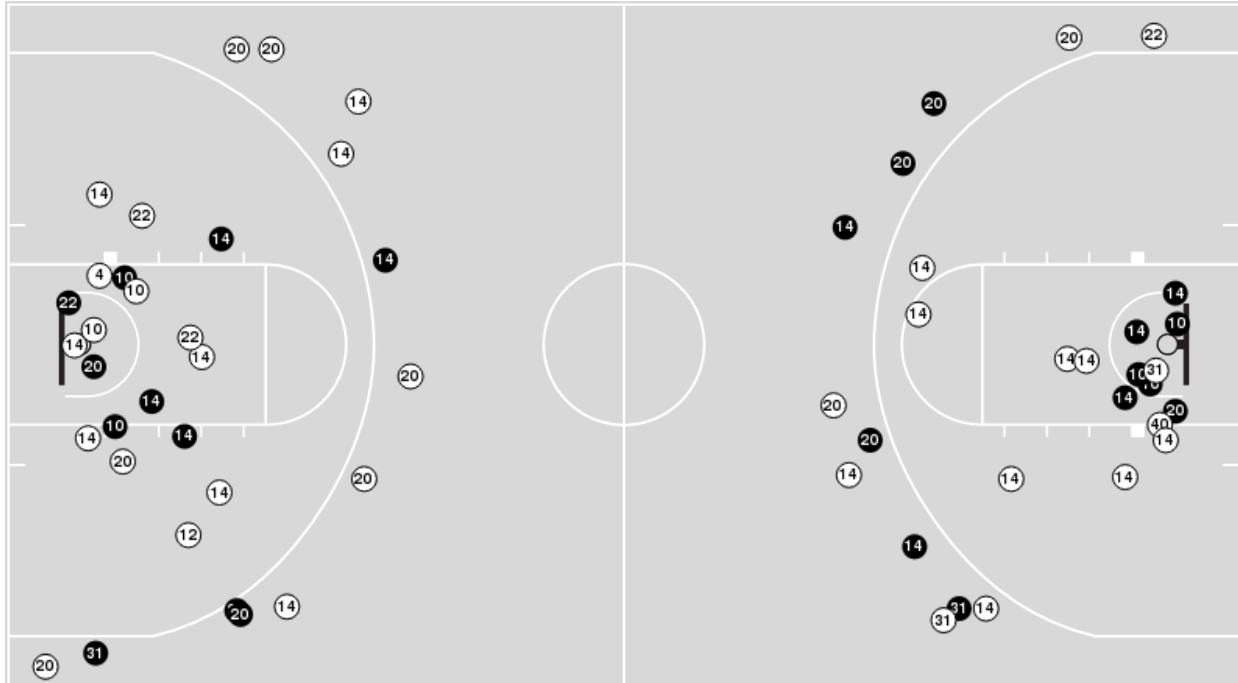

Harvard at Baylor

11/19/23 Ferrell Center, Waco
2023-24 Women's Basketball

Game Time: 1:00 PM
Game Duration: 2:08
Attendance: 3,812

Officials: Scott Yarbrough, Metta Christensen, Tiffany Bridges

Players => AllFG Types=>AllResults=>All

Harvard

All Field Goals