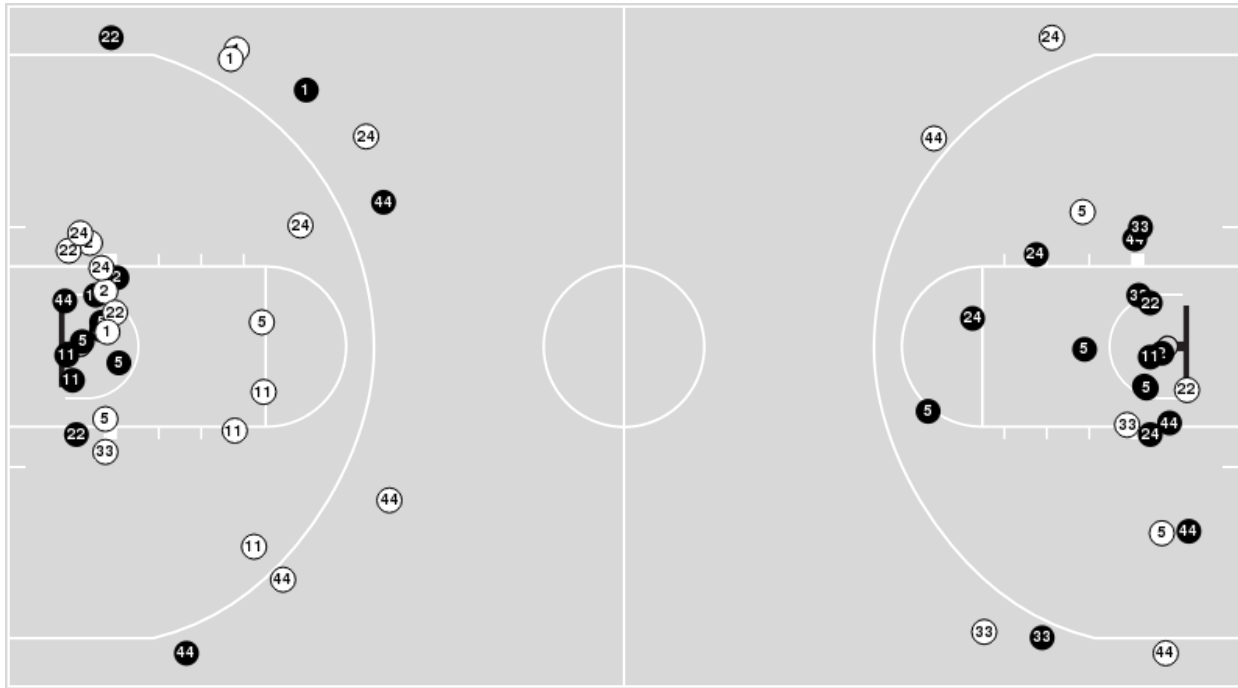

Harvard at Baylor

11/19/23 Ferrell Center, Waco
2023-24 Women's Basketball

Officials: Scott Yarbrough, Metta Christensen, Tiffany Bridges

Players => AllFG Types=>AllResults=>All

Baylor

All Field Goals

Blow Up Chart