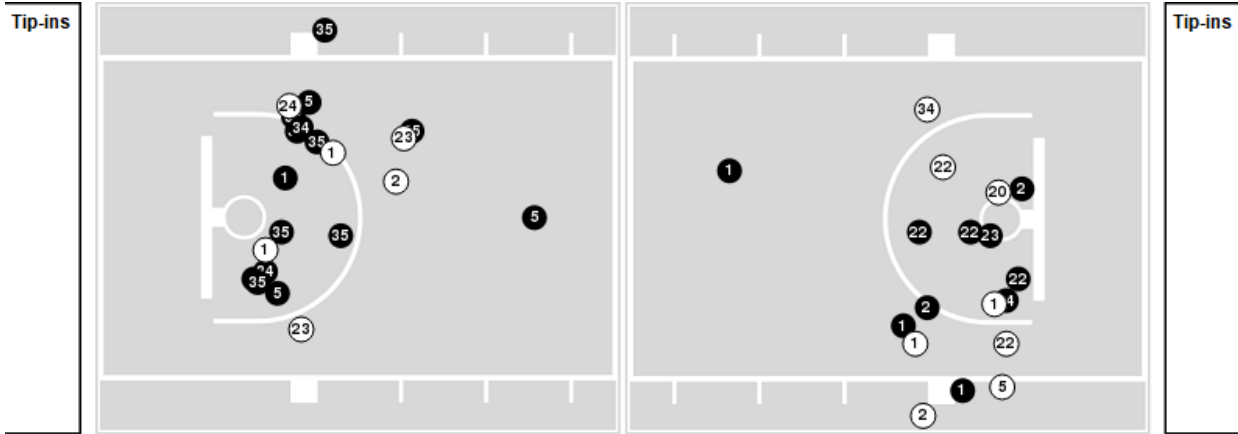

Blow Up Chart

● Made   ○ Missed   N - Player Number

Utah	M/A	%
Field Goals	31/64	48
2 Points	25/40	62
3 Points	6/24	25
Free Throws	9/17	53

Utah	M/A	%
Points in the Paint	46 (23 / 35)	66
Fast Break Points	0 (0/0)	0
Second Chance Points	20 (9/14)	64
Effective FG%	53