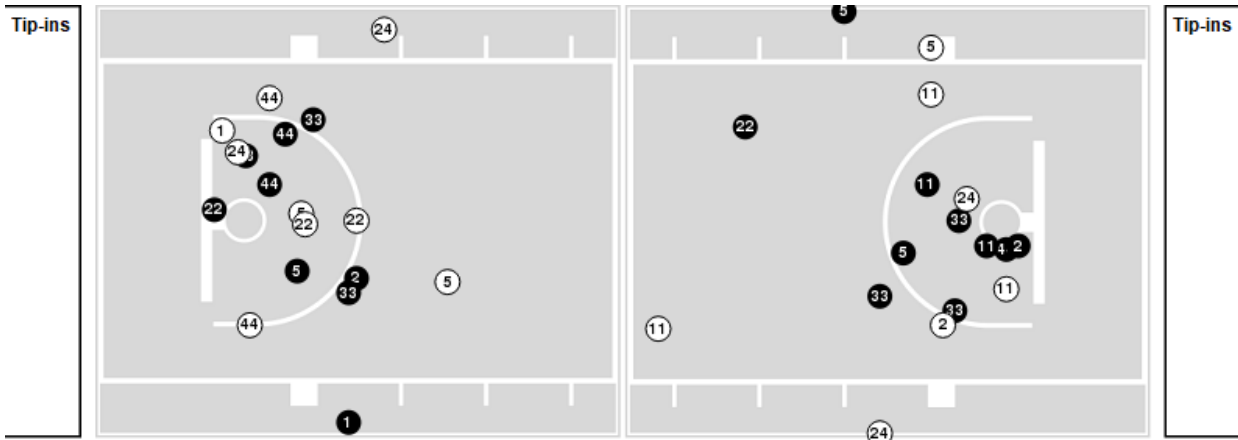

Blow Up Chart

● Made   ○ Missed   N - Player Number

Baylor	M/A	%
Field Goals	32/68	47
2 Points	22/44	50
3 Points	10/24	42
Free Throws	10/12	83

Baylor	M/A	%
Points in the Paint	34 (17 / 30)	57
Fast Break Points	7 (5/6)	83
Second Chance Points	14 (7/12)	58
Effective FG%	54