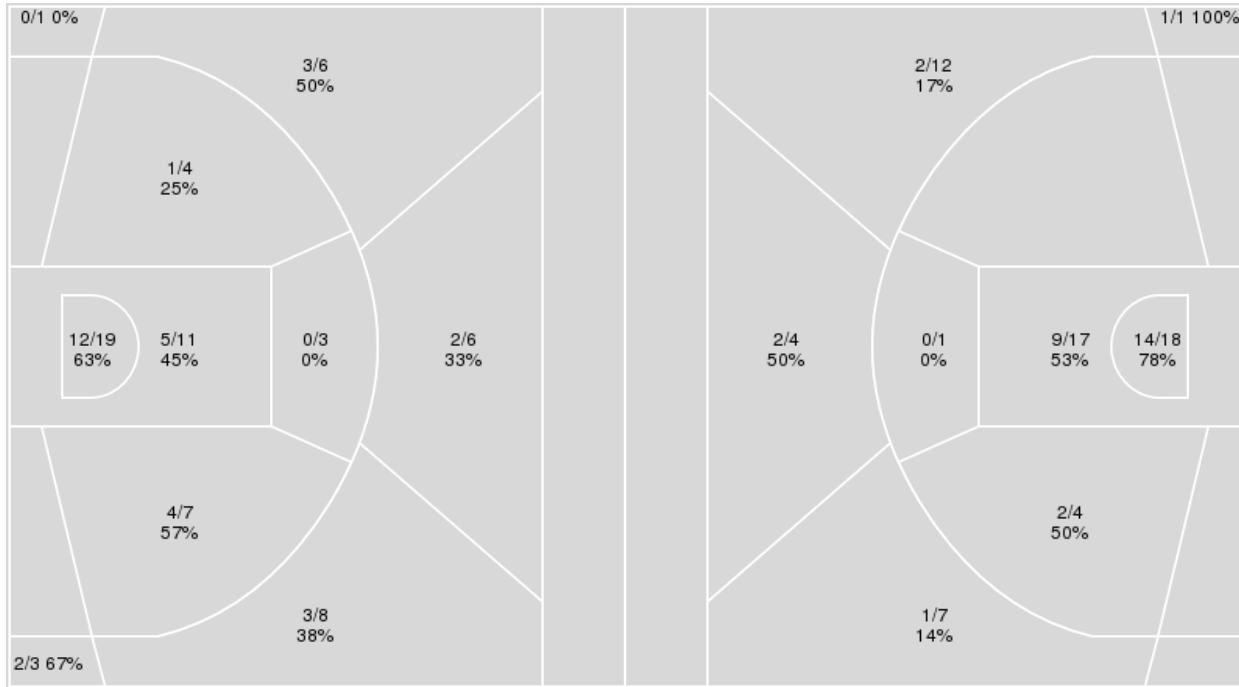

Utah at Baylor

11/14/23 Ferrell Center, Waco
2023-24 Women's Basketball

Game Time: 6:30 PM
Game Duration: 2:03
Attendance: 4,808

Officials: Brian Hall, Kim Hobbs, Nicole Brannon

{ Players => All; } FG Types => All; Results => All;

{ Players => All; } FG Types => All; Results => All;

Baylor

Utah

Baylor	M/A	%
Field Goals	32/68	47
2 Points	22/44	50
3 Points	10/24	42
Free Throws	10/12	83

Utah	M/A	%
Field Goals	31/64	48
2 Points	25/40	62
3 Points	6/24	25
Free Throws	9/17	53