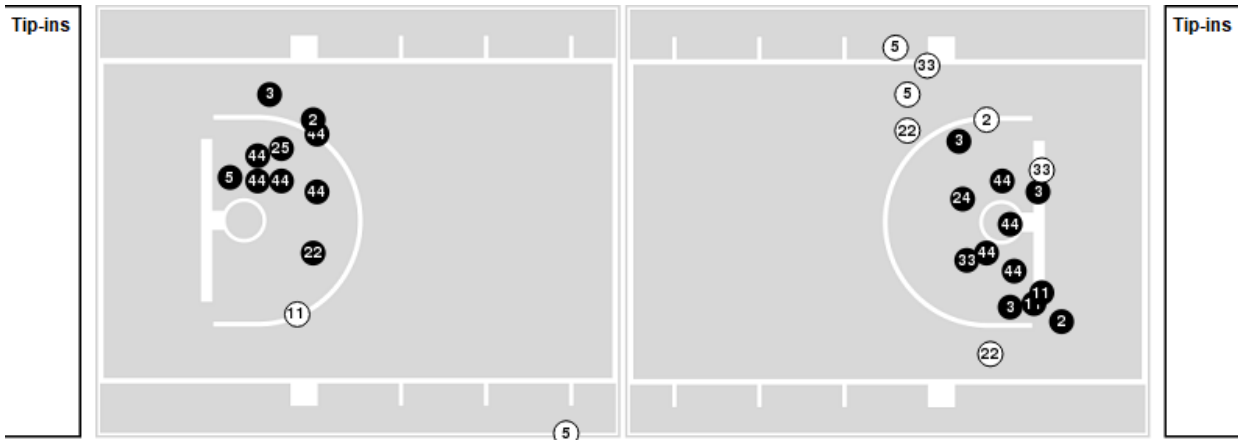

Game Time: 7:00 PM  
Game Duration: 1:51  
Attendance: 3,570

Officials: Scott Yarbrough, Julie Krommenhoek, Ify Seales

Players => AllFG Types=>AllResults=>All

**Baylor**

**All Field Goals**

**Blow Up Chart**