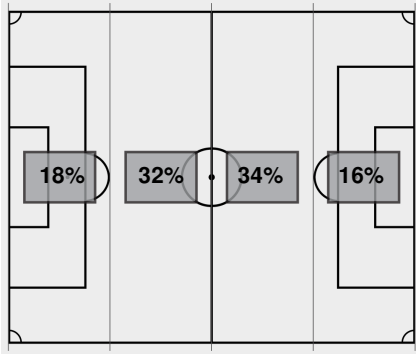

Official Soccer Box Score - Final
Baylor vs Kansas St.
10/1/2023 Buser Family Park, Manhattan
2023-24 Women's Soccer

Match Time: 1:00 PM
Match Duration: 02:03
Attendance: 1012

Officials: Aaron Hernandez, Gerson Lopez, Nicholas Guerrero, Drew Klemp

Stadium: Buser Family Park

Officials: Referee: Aaron Hernandez; Asst. Referee: Gerson Lopez; Nicholas Guerrero; Alt. Official: Drew Klemp;

Offsides: Baylor 3, Kansas St. 1.

Attacking Direction →

13	TOTAL SHOTS	23
5	SHOTS ON TARGET	7
7	SAVES	3
4	CORNERS	7
3	OFFSIDES	1
0	YELLOW CARDS	1
0	RED CARDS	0
55%	POSSESSION TOTAL	45%