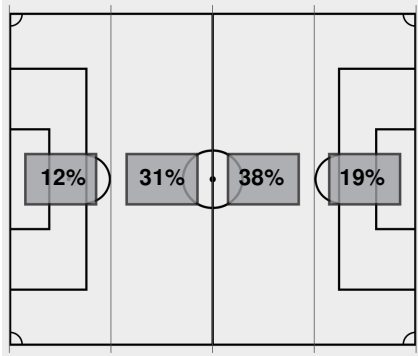

Official Soccer Box Score - First Half

Baylor vs Kansas St.

10/1/2023 Buser Family Park, Manhattan
2023-24 Women's Soccer

Match Time: 1:00 PM

Match Duration: 02:03

Attendance: 1012

Officials: Aaron Hernandez, Gerson Lopez, Nicholas Guerrero, Drew Klemp

Stadium: Buser Family Park

Officials: Referee: Aaron Hernandez; Asst. Referee: Gerson Lopez; Nicholas Guerrero; Alt. Official: Drew Klemp;

Offsides: Baylor 1, Kansas St. 0.

Attacking Direction →

10	TOTAL SHOTS	4
3	SHOTS ON TARGET	2
2	SAVES	1
3	CORNERS	1
1	OFFSIDES	0
0	YELLOW CARDS	0
0	RED CARDS	0
65%	POSSESSION TOTAL	35%