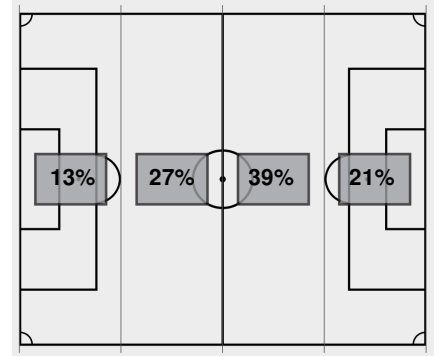

Stadium: Buser Family Park

Officials: Referee: Aaron Hernandez; Asst. Referee: Gerson Lopez; Nicholas Guerrero; Alt. Official: Drew Klemp;

Offsides: Baylor 1, Kansas St. 0.

Attacking Direction →

10	TOTAL SHOTS	4
3	SHOTS ON TARGET	2
2	SAVES	1
3	CORNERS	1
1	OFFSIDES	0
0	YELLOW CARDS	0
0	RED CARDS	0
65%	POSSESSION TOTAL	35%