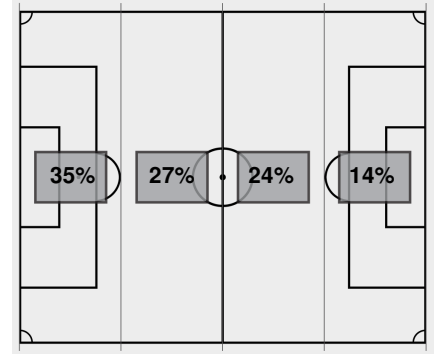

Offsides: Baylor 3, Kansas St. 1.

Attacking Direction →

13	TOTAL SHOTS	23
5	SHOTS ON TARGET	7
7	SAVES	3
4	CORNERS	7
3	OFFSIDES	1
0	YELLOW CARDS	1
0	RED CARDS	0
55%	POSSESSION TOTAL	45%

← Attacking Direction