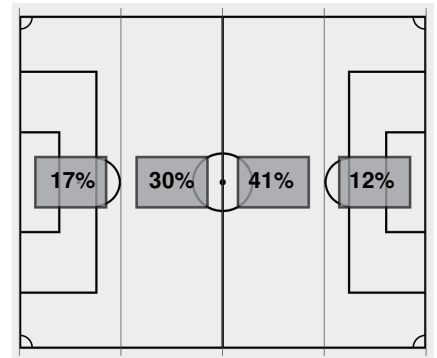

##	Goalkeepers	Dec	Min	GA	Saves
1	Melania Pasar	T	45:00	0	4

Saves by period	1	Total
Bears	1	1
Jayhawks	4	4

Fouls	1	Total
Bears	4	4
Jayhawks	5	5

Official Soccer Box Score - First Half

Baylor vs Kansas

9/28/2023 Rock Chalk Park, Lawrence
2023-24 Women's Soccer

Match Time: 7:00 PM

Match Duration: 01:57

Attendance: 728

Officials: Jaclyn Metz, Kyle Armstrong, Emily Brownback, Aaron Rench

Attacking Direction →

9	TOTAL SHOTS	6
4	SHOTS ON TARGET	1
1	SAVES	4
6	CORNERS	2
0	OFFSIDES	0
0	YELLOW CARDS	1
0	RED CARDS	0
60%	POSSESSION TOTAL	40%

← Attacking Direction

Official's signature

**Baylor vs Kansas**9/28/2023 Rock Chalk Park, Lawrence
2023-24 Women's Soccer**Match Time:** 7:00 PM**Match Duration:** 01:57**Attendance:** 728**Officials:** Jaclyn Metz, Kyle Armstrong, Emily Brownback, Aaron Rench