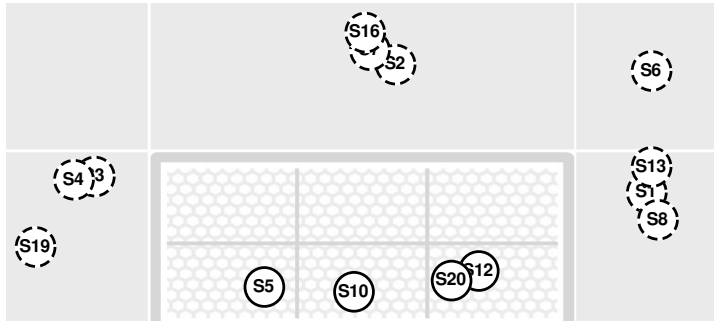

Baylor vs Kansas

9/28/2023 Rock Chalk Park, Lawrence
2023-24 Women's Soccer

Officials: Jaclyn Metz, Kyle Armstrong, Emily Brownback, Aaron Rench

Shots by Half Intervals	Jayhawks	1st Half	2nd Half	
		Jayhawks	6	14
	Bears	9	7	

Shot Chart

JAYHAWKS