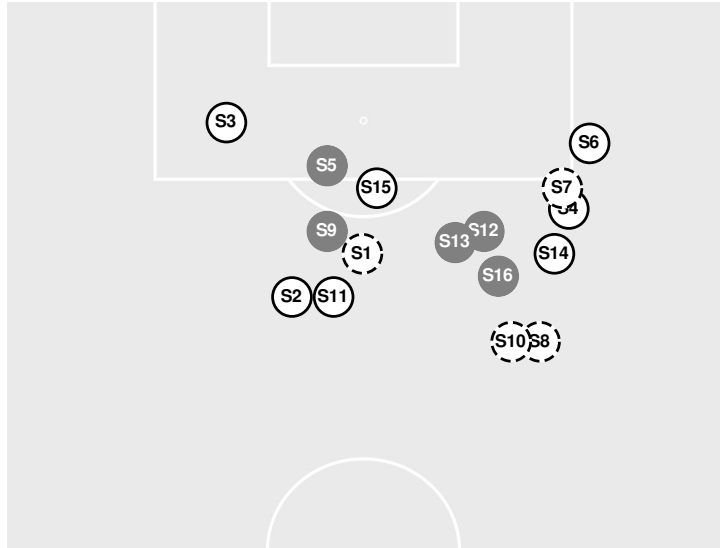

BEARS

S Shot Off Target
S Shot On Target
S Blocked
G Goal / Own Goal

Shot Summary