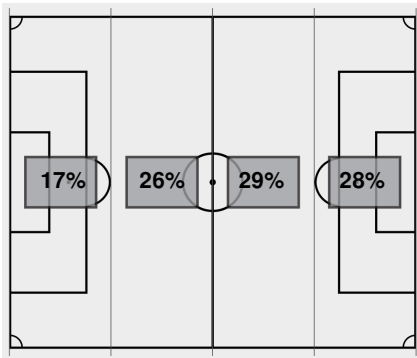

Official Soccer Box Score - Final

Baylor vs Kansas

9/28/2023 Rock Chalk Park, Lawrence
2023-24 Women's Soccer

Match Time: 7:00 PM

Match Duration: 01:57

Attendance: 728

Officials: Jaclyn Metz, Kyle Armstrong, Emily Brownback, Aaron Rench

Attacking Direction →

16	TOTAL SHOTS	20
7	SHOTS ON TARGET	5
5	SAVES	7
11	CORNERS	4
2	OFFSIDES	0
1	YELLOW CARDS	1
0	RED CARDS	0
58%	POSSESSION TOTAL	42%

← Attacking Direction

Official's signature

**Baylor vs Kansas**9/28/2023 Rock Chalk Park, Lawrence
2023-24 Women's Soccer**Match Time:** 7:00 PM**Match Duration:** 01:57**Attendance:** 728**Officials:** Jaclyn Metz, Kyle Armstrong, Emily Brownback, Aaron Rensch**Baylor Starters:**