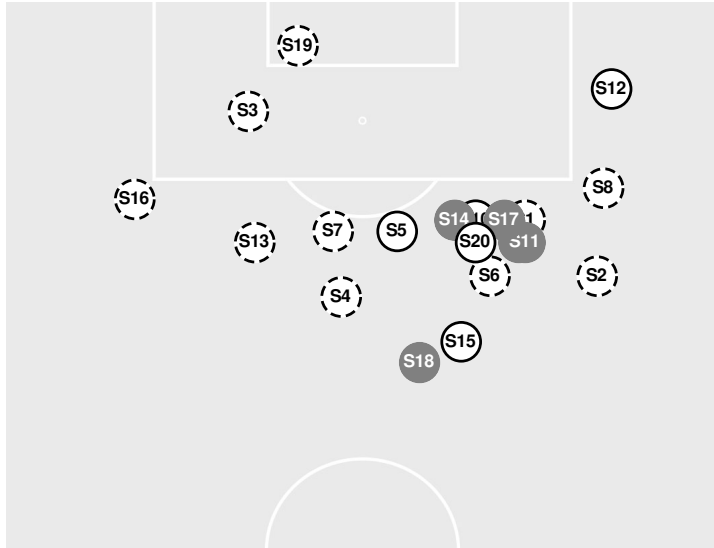

Baylor vs Kansas

9/28/2023 Rock Chalk Park, Lawrence
2023-24 Women's Soccer

Officials: Jaclyn Metz, Kyle Armstrong, Emily Brownback, Aaron Rench

Shots by Half Intervals	Jayhawks	1st Half	2nd Half	
		Jayhawks	6	14
	Bears	9	7	

Shot Chart

JAYHAWKS