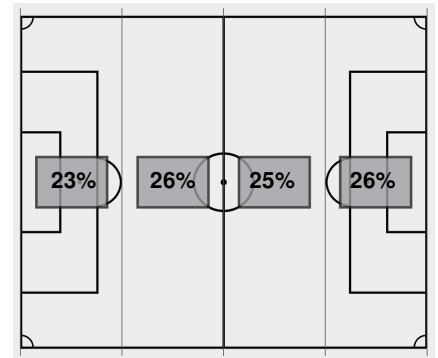

##	Goalkeepers	Dec	Min	GA	Saves
44	Ashlee Zirkel	L	45:00	0	6

Saves by period		1	Total
Longhorns		1	1
Bears		6	6

Fouls		1	Total
Longhorns		4	4
Bears		3	3

Official Soccer Box Score - First Half

Texas vs Baylor

9/14/2023 Betty Lou Mays Field, Waco
2023-24 Women's Soccer

Match Time: 7:00 PM

Match Duration: 01:55

Attendance: 795

Officials:

Attacking Direction →

10	TOTAL SHOTS	2
6	SHOTS ON TARGET	1
1	SAVES	6
4	CORNERS	4
2	OFFSIDES	2
0	YELLOW CARDS	0
0	RED CARDS	0
48%	POSSESSION TOTAL	52%

← Attacking Direction

Official's signature

Texas vs Baylor

9/14/2023 Betty Lou Mays Field, Waco
2023-24 Women's Soccer

Match Time: 7:00 PM

Match Duration: 01:55

Attendance: 795

Officials: