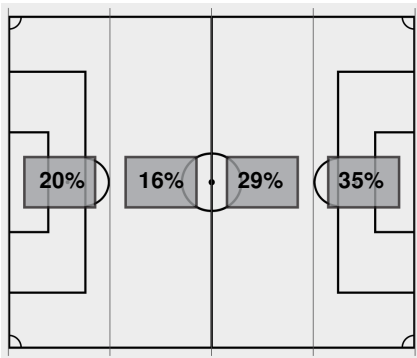

Cautions and ejections:

Stadium: Betty Lou Mays Field

Officials:

Offsides: Texas 3, Baylor 4.

Official Soccer Box Score - Final

Texas vs Baylor

9/14/2023 Betty Lou Mays Field, Waco
2023-24 Women's Soccer

Match Time: 7:00 PM

Match Duration: 01:55

Attendance: 795

Officials:

Attacking Direction →

24	TOTAL SHOTS	7
13	SHOTS ON TARGET	3
3	SAVES	9
10	CORNERS	6
3	OFFSIDES	4
0	YELLOW CARDS	0
0	RED CARDS	0
54%	POSSESSION TOTAL	46%

← Attacking Direction