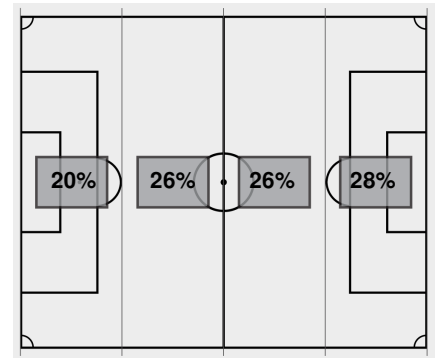

Cautions and ejections:

Stadium: Betty Lou Mays Field

Officials:

Offsides: Texas 3, Baylor 4.

Official Soccer Box Score - Final

Texas vs Baylor

9/14/2023 Betty Lou Mays Field, Waco
2023-24 Women's Soccer

Match Time: 7:00 PM

Match Duration: 01:55

Attendance: 795

Officials:

Attacking Direction →

24	TOTAL SHOTS	7
13	SHOTS ON TARGET	3
3	SAVES	9
10	CORNERS	6
3	OFFSIDES	4
0	YELLOW CARDS	0
0	RED CARDS	0
54%	POSSESSION TOTAL	46%

← Attacking Direction