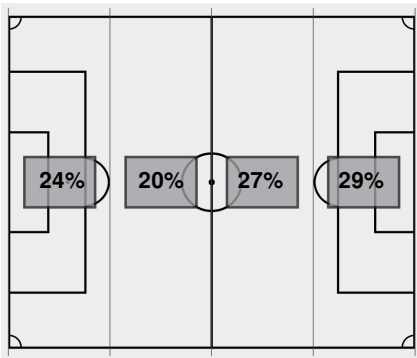

Goals by period		1	Total
Longhorns		0	0
Bears		0	0

Baylor

Pos	##	Player	Sh	SO	G	A	Fo	Min
def	3	Natalie Vatter	-	-	-	-	-	31
fwd	4	Jenna Patterson	-	-	-	-	-	31
mid	5	Skye Leach	-	-	-	-	-	45
fwd	11	Tyler Isgrig	1	1	-	-	-	38
def	13	Blythe Obar	-	-	-	-	1	45
mid	17	Ashley Merrill	-	-	-	-	-	36
fwd	21	Skylar Zinnecker	-	-	-	-	-	45
def	22	Ava Colberg	-	-	-	-	2	45
def	27	Hallie Augustyn	-	-	-	-	-	45
def	28	Hannah Augustyn	1	-	-	-	-	45
gk	44	Ashlee Zirkel	-	-	-	-	-	45
		-- Substitutes --						
	7	Adriana Merriam	-	-	-	-	-	7
	9	Callie Conrad	-	-	-	-	-	-
	10	Hannah Boughton	-	-	-	-	-	9
	14	Theresa McCullough	-	-	-	-	-	14
	30	Haven Terry	-	-	-	-	-	14
Totals			2	1	-	-	3	

##	Goalkeepers	Dec	Min	GA	Saves
44	Ashlee Zirkel	L	45:00	0	6

Saves by period		1	Total
Longhorns		1	1
Bears		6	6

Fouls		1	Total
Longhorns		4	4
Bears		3	3

Official Soccer Box Score - First Half

Texas vs Baylor

9/14/2023 Betty Lou Mays Field, Waco
2023-24 Women's Soccer

Match Time: 7:00 PM

Match Duration: 01:55

Attendance: 795

Officials:

Attacking Direction →

10	TOTAL SHOTS	2
6	SHOTS ON TARGET	1
1	SAVES	6
4	CORNERS	4
2	OFFSIDES	2
0	YELLOW CARDS	0
0	RED CARDS	0
48%	POSSESSION TOTAL	52%