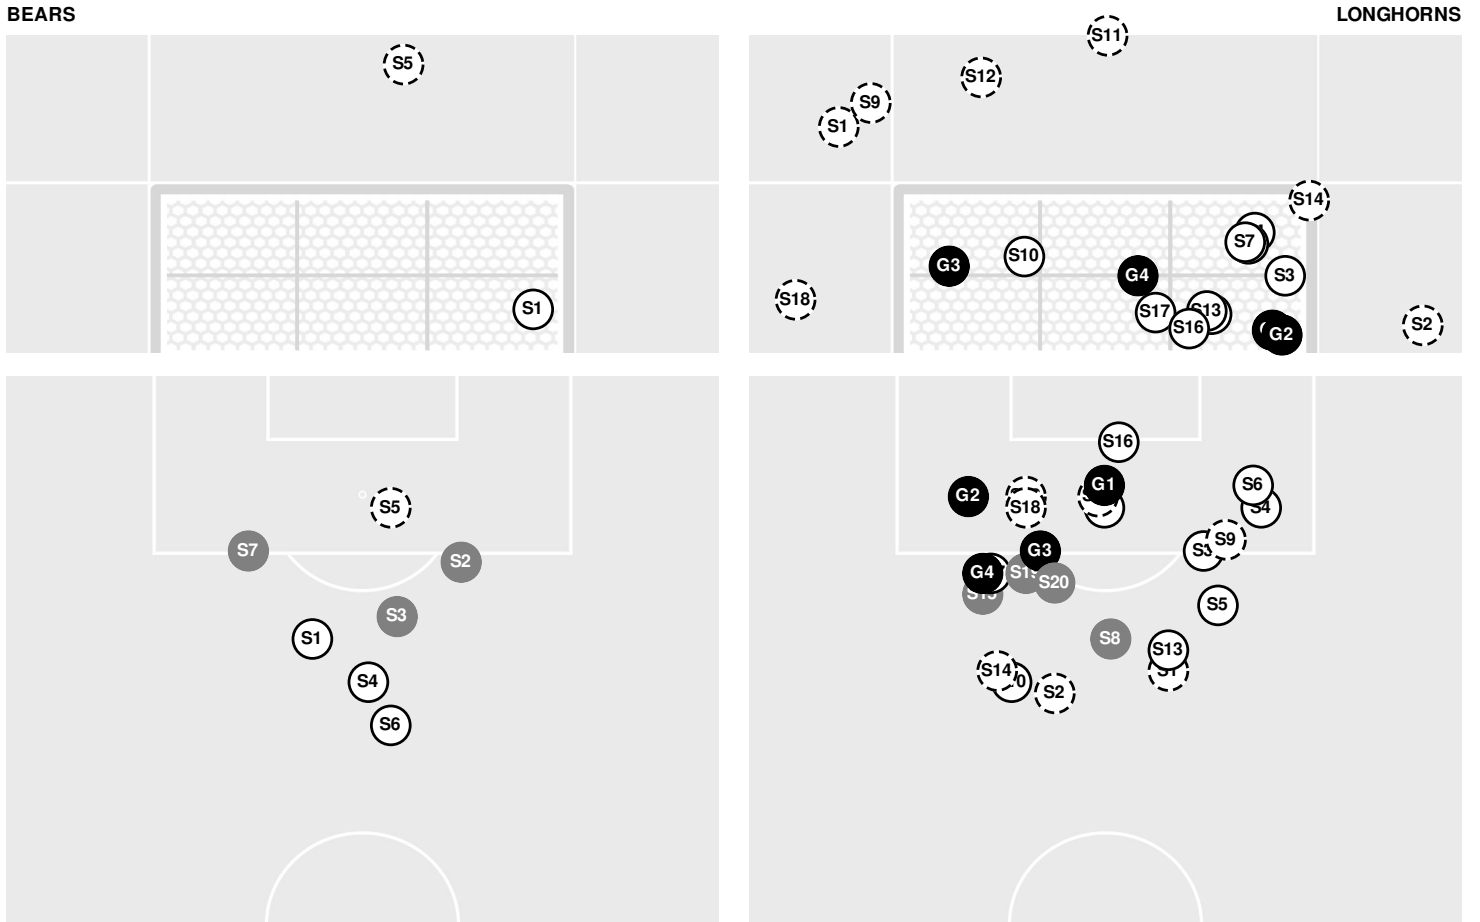

TEXAS 4, BAYLOR 0

- 86:22 Shot by Longhorns Ward, Holly BLOCKED.
- 86:59 Shot by Bears Isgrig, Tyler, SAVE Justus, Mia.
- 89:45 Shot by Bears Isgrig, Tyler BLOCKED.
- 90:00 End of period [90:00].

TEXAS 4, BAYLOR 0

Texas vs Baylor

9/14/2023 Betty Lou Mays Field, Waco
2023-24 Women's Soccer

Officials:

Shots by Half Intervals		1st Half	2nd Half
Bears		2	5
Longhorns		10	14

Shot Chart

S Shot Off Target
 S Shot On Target
 S/ Blocked
 G Goal / Own Goal