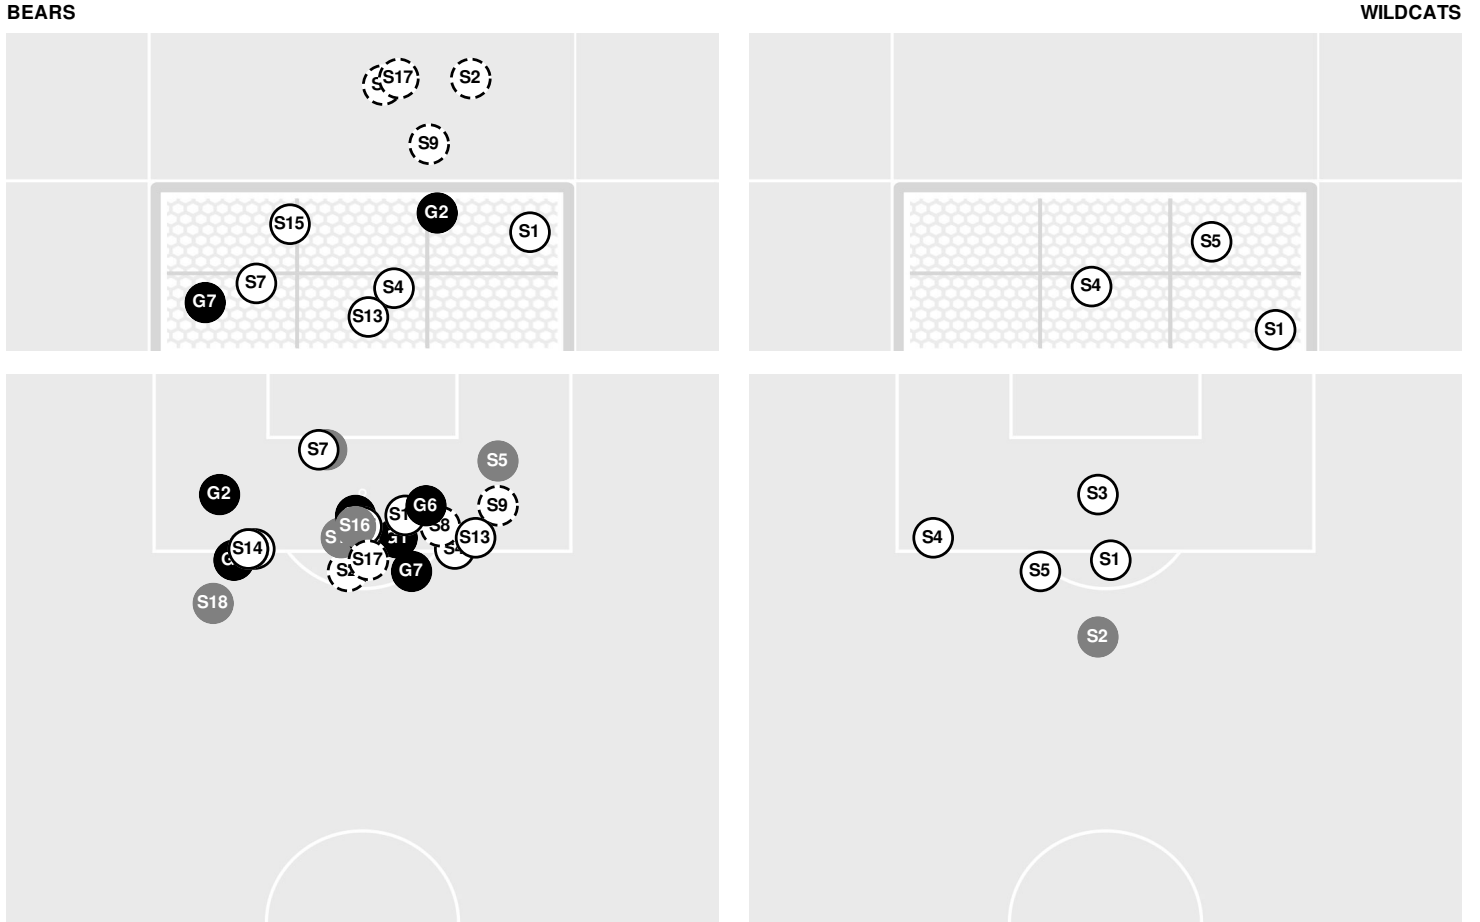

ABILENE CHRISTIAN 0, BAYLOR 5

- 88:28 Corner kick by Bears [88:28].
- 89:23 Shot by Wildcats Thorn, Chayse, SAVE Short, Makinzie.
- 90:00 End of period [90:00].

ABILENE CHRISTIAN 0, BAYLOR 5

Official Soccer Shot Chart - Final
Abilene Christian vs Baylor
 9/10/2023 Betty Lou Mays Field, Waco
 2023-24 Women's Soccer

Match Time: 7:00 PM
Match Duration: 02:22
Attendance: 356

Officials:

Shots by Half Intervals		1st Half	2nd Half
Bears		15	10
Wildcats		3	2

Shot Chart

S Shot Off Target
 S Shot On Target
 S Blocked
 G Goal / Own Goal