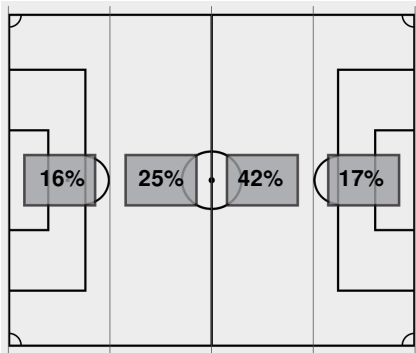

Officials:

Scoring summary:

No.	Time	Team	Goal scorer	Assist	Description
1.	15:40	BAY	Tyler Isgrig (3)	Ava Colberg Skye Leach	
2.	32:26	BAY	Natalie Vatter (1)	(unassisted)	
3.	45:45	BAY	Ashley Merrill (4)	Skye Leach	
4.	47:44	BAY	Ashley Merrill (5)	Tyler Isgrig	
5.	49:29	BAY	Ashley Merrill (6)	Tyler Isgrig	
6.	51:58	BAY	Tyler Isgrig (4)	Jenna Patterson	
7.	85:36	BAY	Micah Beasley (1)	Callie Conrad	

Cautions and ejections:

Stadium: Betty Lou Mays Field

Officials:

Offsides: Abilene Christian 0, Baylor 2.