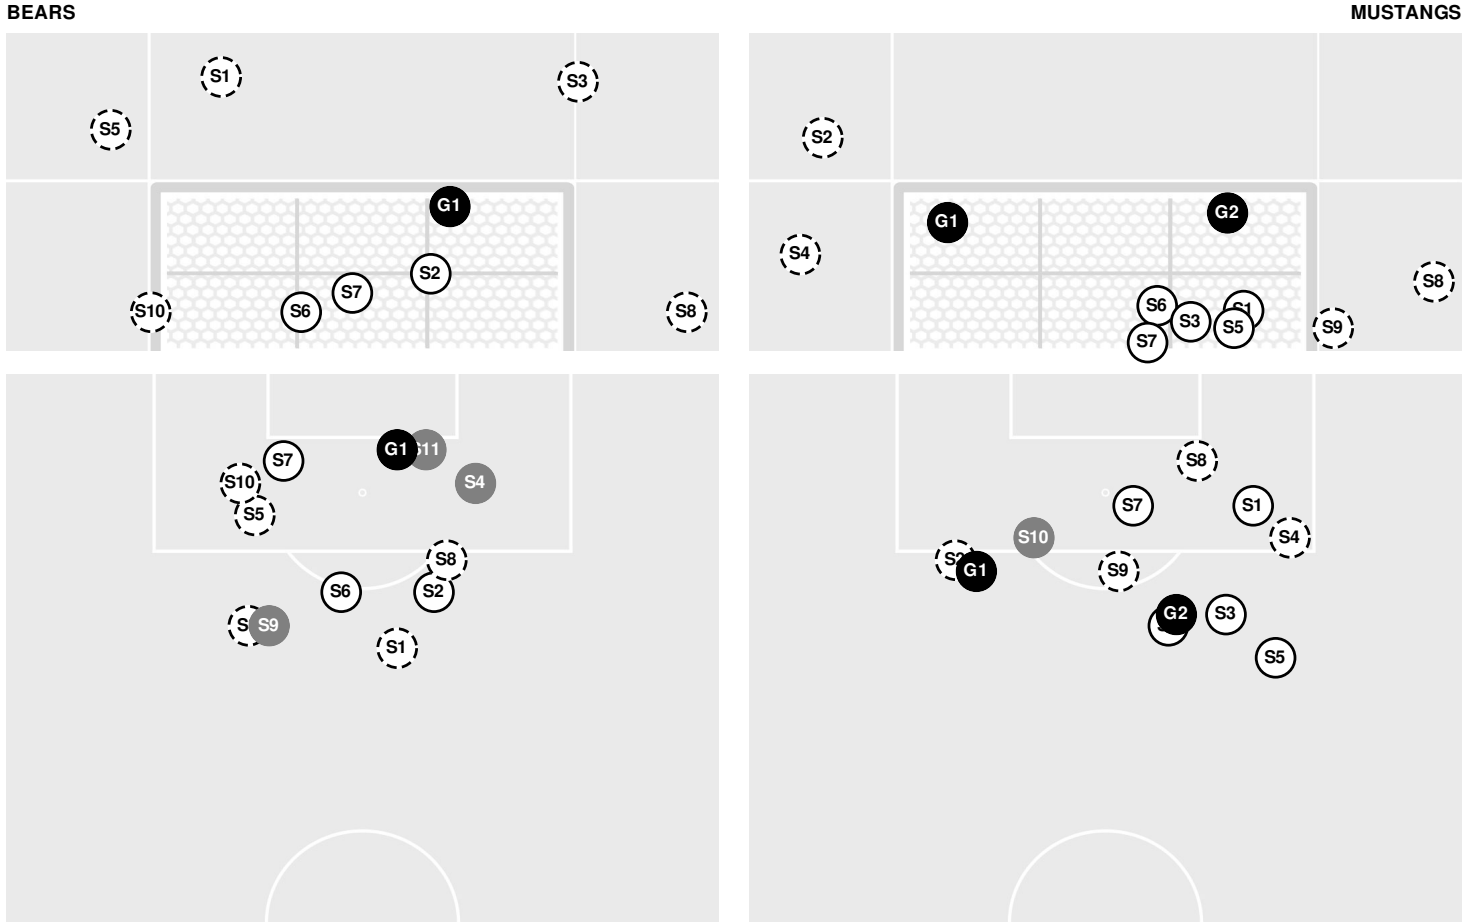

SMU vs Baylor

9/7/2023 Betty Lou Mays Field, Waco
2023-24 Women's Soccer

Match Time: 7:00 PM

Match Duration: 02:08

Attendance: 488

Officials:

- 68:17 Corner kick by Bears [68:17].
- 68:40 Bears substitution: Conrad, Callie for McCullough, Theresa.
- 68:40 Bears substitution: Isgrig, Tyler for Merrill, Ashley.
- 68:40 Mustangs substitution: Jackson, Jen for Rose, Nyah.
- 70:12 Yellow card on Mustangs Yumul, Maura.
- 70:12 Mustangs substitution: Rubinstein, Bo for Salama, Eliana.
- 70:12 Corner kick by Bears [70:12].
- 70:38 Corner kick by Bears [70:38].
- 73:02 Mustangs substitution: Garcia-Moreno, Layla for Jackson, Jen.
- 74:51 Shot by Bears Isgrig, Tyler BLOCKED.
- 75:31 Shot by Bears Patterson, Jenna WIDE.
- 76:55 Bears substitution: Merrill, Ashley for Zinnecker, Skylar.
- 76:55 Mustangs substitution: Peterson, Tori for Yumul, Maura.
- 76:55 Shot by Mustangs Rudden, Mackenzie WIDE RIGHT.
- 76:55 Mustangs substitution: Byars, Treasure for Garcia-Moreno, Layla.
- 77:52 Mustangs substitution: Salama, Eliana for Rubinstein, Bo.
- 79:52 Foul on Baylor.
- 80:39 Shot by Mustangs Lee, Kaya BLOCKED.
- 81:36 Bears substitution: Merriam, Adriana for Isgrig, Tyler.
- 81:36 Bears substitution: McCullough, Theresa for Boughton, Hannah.
- 81:36 Mustangs substitution: Rose, Nyah for Byars, Truth.
- 82:34 Corner kick by Bears [82:34].
- 83:09 Shot by Bears Leach, Skye BLOCKED.
- 83:09 GOAL by Bears Merrill, Ashley, Assist by McCullough, Theresa, goal number 3 for season.

SMU 2, BAYLOR 1

- 84:12 Foul on SMU.
- 84:55 Foul on SMU.
- 86:28 Foul on SMU.
- 86:29 Bears substitution: Obar, Blythe for Leach, Skye.
- 88:31 Foul on SMU.
- 90:00 End of period [90:00].

SMU 2, BAYLOR 1

SMU vs Baylor

9/7/2023 Betty Lou Mays Field, Waco
2023-24 Women's Soccer

Officials:

Shots by Half Intervals		1st Half	2nd Half
Bears		5	7
Mustangs		6	6

Shot Chart

Shot Summary

Official Soccer Shot Chart - Final