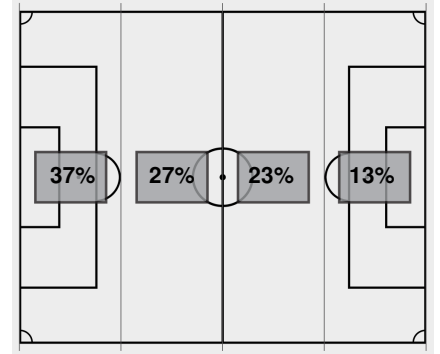

### Cautions and ejections:

Official Soccer Box Score - Final  
**Louisiana Tech vs Baylor**  
 8/31/2023 Betty Lou Mays Field, Waco  
 2023-24 Women's Soccer

**Match Time:** 7:00 PM  
**Match Duration:** 01:54  
**Attendance:** 528

**Officials:**

Stadium: Betty Lou Mays Field

Officials:

Offsides: Louisiana Tech 0, Baylor 6.

Attacking Direction →

7	TOTAL SHOTS	18
3	SHOTS ON TARGET	11
8	SAVES	3
3	CORNERS	11
0	OFFSIDES	6
0	YELLOW CARDS	0
0	RED CARDS	0
40%	POSSESSION TOTAL	60%