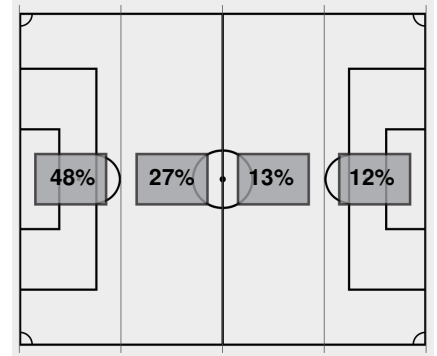

No.	Time	Team	Goal scorer	Assist	Description
1.	43:04	BAY	Ashley Merrill (2)	Theresa McCullough	

**Cautions and ejections:**

Official Soccer Box Score - First Half

### Louisiana Tech vs Baylor

8/31/2023 Betty Lou Mays Field, Waco  
2023-24 Women's Soccer

Match Time: 7:00 PM

Match Duration: 01:54

Attendance: 528

Officials:

Stadium: Betty Lou Mays Field

Officials:

Offsides: Louisiana Tech 0, Baylor 4.

Attacking Direction →

6	TOTAL SHOTS	10
2	SHOTS ON TARGET	7
6	SAVES	2
2	CORNERS	7
0	OFFSIDES	4
0	YELLOW CARDS	0
0	RED CARDS	0
43%	POSSESSION TOTAL	57%

← Attacking Direction