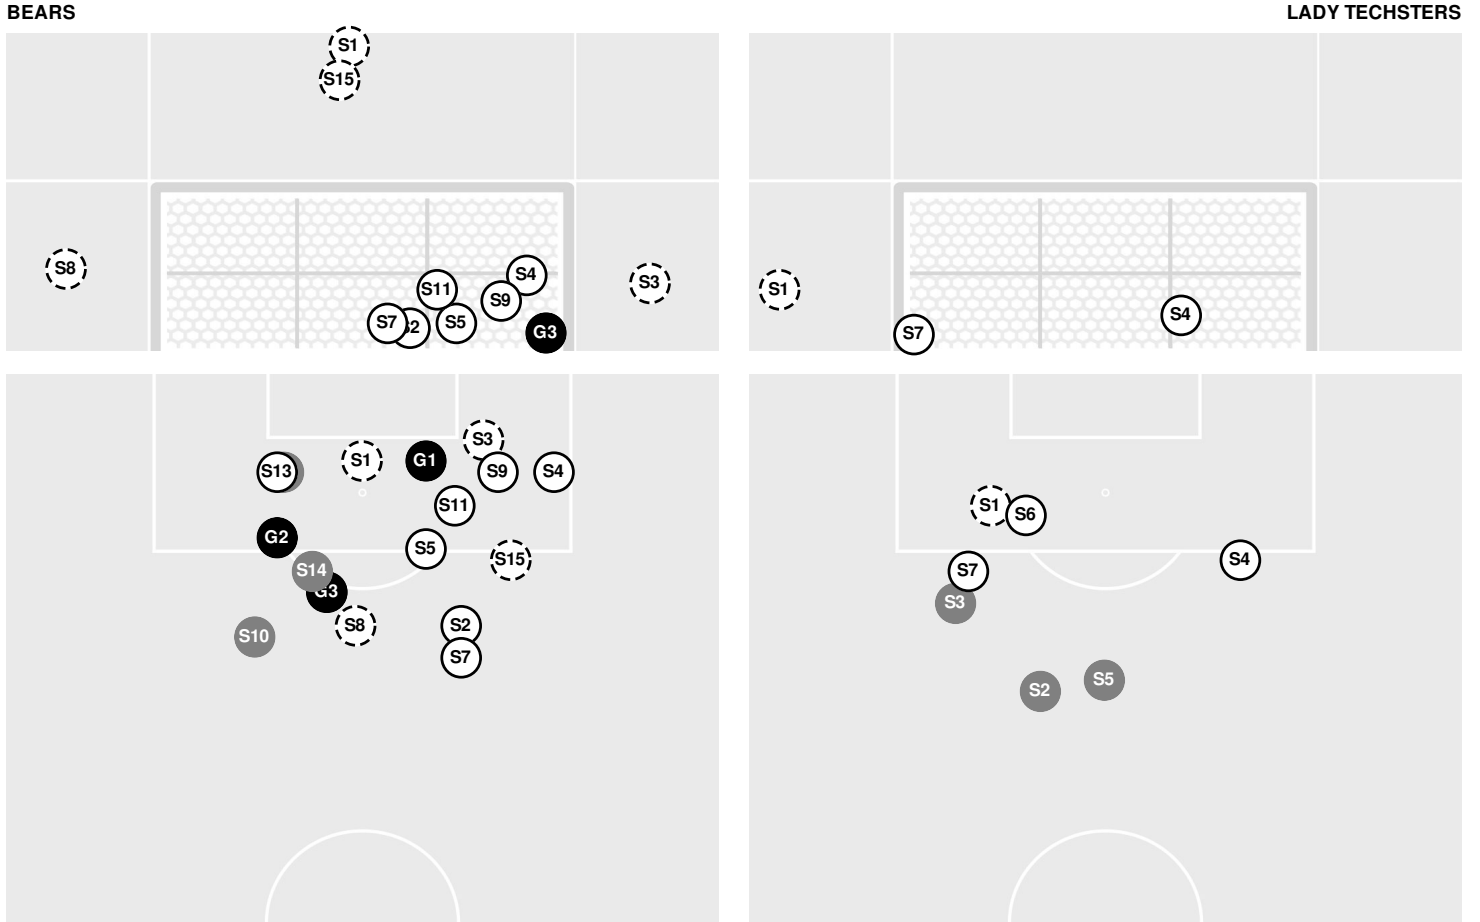

**LOUISIANA TECH 0, BAYLOR 2**

Official Soccer Shot Chart - Final  
**Louisiana Tech vs Baylor**  
 8/31/2023 Betty Lou Mays Field, Waco  
 2023-24 Women's Soccer

**Match Time:** 7:00 PM  
**Match Duration:** 01:54  
**Attendance:** 528

**Officials:**

Shots by Half Intervals		1st Half	2nd Half
Bears		10	8
Lady Techsters		6	1

**Shot Chart**

S Shot Off Target   
 S Shot On Target   
 S Blocked   
 G Goal / Own Goal

**Shot Summary**

Official Soccer Shot Chart - Final  
**Louisiana Tech vs Baylor**  
8/31/2023 Betty Lou Mays Field, Waco  
2023-24 Women's Soccer