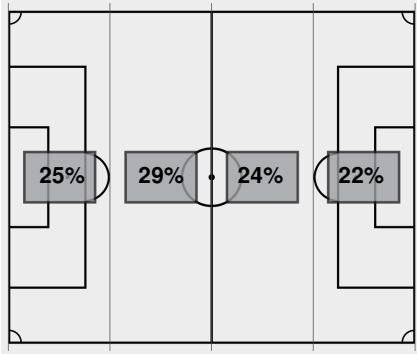

### Cautions and ejections:

Official Soccer Box Score - Final  
**Louisiana Tech vs Baylor**  
 8/31/2023 Betty Lou Mays Field, Waco  
 2023-24 Women's Soccer

**Match Time:** 7:00 PM  
**Match Duration:** 01:54  
**Attendance:** 528

**Officials:**

Stadium: Betty Lou Mays Field

Officials:

Offsides: Louisiana Tech 0, Baylor 6.

Attacking Direction →

7	TOTAL SHOTS	18
3	SHOTS ON TARGET	11
8	SAVES	3
3	CORNERS	11
0	OFFSIDES	6
0	YELLOW CARDS	0
0	RED CARDS	0
40%	POSSESSION TOTAL	60%