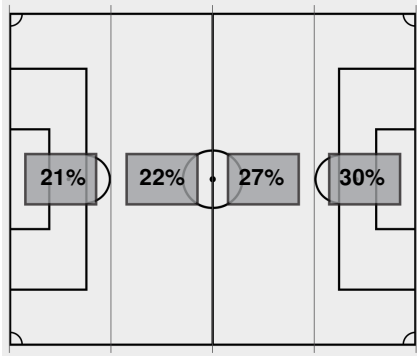

No.	Time	Team	Goal scorer	Assist	Description
1.	43:04	BAY	Ashley Merrill (2)	Theresa McCullough	

**Cautions and ejections:**

Official Soccer Box Score - First Half

### Louisiana Tech vs Baylor

8/31/2023 Betty Lou Mays Field, Waco  
2023-24 Women's Soccer

Match Time: 7:00 PM

Match Duration: 01:54

Attendance: 528

Officials:

Stadium: Betty Lou Mays Field

Officials:

Offsides: Louisiana Tech 0, Baylor 4.

Attacking Direction →

6	TOTAL SHOTS	10
2	SHOTS ON TARGET	7
6	SAVES	2
2	CORNERS	7
0	OFFSIDES	4
0	YELLOW CARDS	0
0	RED CARDS	0
43%	POSSESSION TOTAL	57%

← Attacking Direction