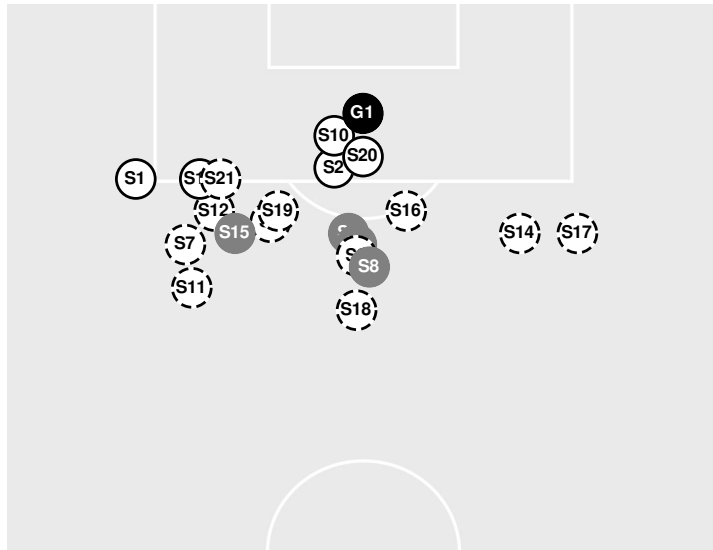

74:59 Aggies Hayes, Maile PENALTY KICK GOAL (FIRST GOAL).

BAYLOR 0, TEXAS A&M 1

75:51 Shot by Aggies Smith, Sam WIDE LEFT.
76:36 Foul on Baylor.
77:30 Foul on Baylor.
78:00 Shot by Aggies Boeckmann, Carissa HIGH.
78:54 Shot by Bears Boughton, Hannah BLOCKED.
78:59 Corner kick by Bears [78:59].
79:41 Aggies substitution: Leb, Georgia for Becerra, Sydney.
79:41 Bears substitution: Zinnecker, Skylar for Terry, Haven.
80:54 Aggies substitution: Calzada, Carolyn for Cornog, Quinn.
82:56 Shot by Bears Zinnecker, Skylar, SAVE Caldwell, Kenna.
83:36 Foul on Texas A&M.
85:28 Aggies substitution: Pante, Mia for McDonald, MaKhiya.
86:01 Shot by Aggies Leb, Georgia WIDE.
86:11 Corner kick by Aggies [86:11].
86:41 Shot by Aggies Calzada, Carolyn, SAVE Zirkel, Ashlee.
87:00 Foul on Texas A&M.
88:01 Shot by Aggies Smith, Sam WIDE RIGHT.
90:00 End of period [90:00].
90:00 Bears substitution: McCullough, Theresa for Conrad, Callie.

BAYLOR 0, TEXAS A&M 1

Baylor vs Texas A&M

8/26/2023 Ellis Field, Bryan-College Station, Texas
2023-24 Women's Soccer

Officials: Brandon Gardner, Jennifer Garner, Tony Obas, Estefania Estrada

		1st Half	2nd Half
Shots by Half Intervals	Aggies	12	10
	Bears	2	3

Shot Chart

AGGIES

BEARS

S Shot Off Target
 S Shot On Target
 S Blocked
 G Goal / Own Goal

Shot Summary

Official Soccer Shot Chart - Final

Baylor vs Texas A&M

8/26/2023 Ellis Field, Bryan-College Station, Texas
2023-24 Women's Soccer