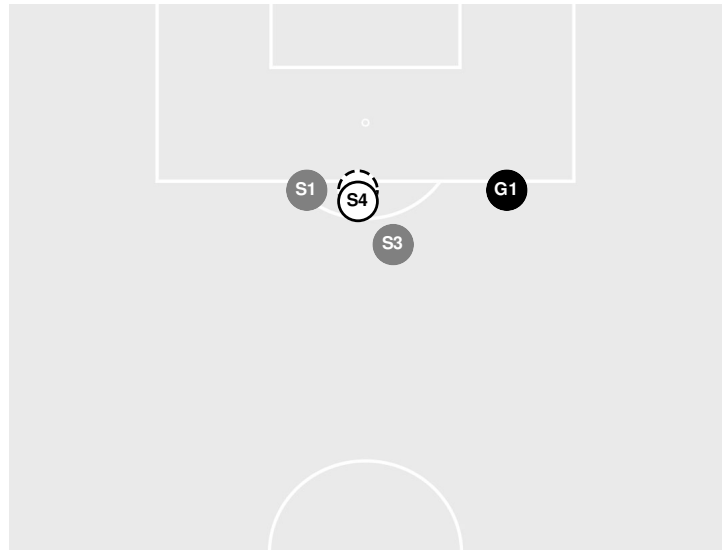

74:59 Aggies Hayes, Maile PENALTY KICK GOAL (FIRST GOAL).

BAYLOR 0, TEXAS A&M 1

75:51 Shot by Aggies Smith, Sam WIDE LEFT.
76:36 Foul on Baylor.
77:30 Foul on Baylor.
78:00 Shot by Aggies Boeckmann, Carissa HIGH.
78:54 Shot by Bears Boughton, Hannah BLOCKED.
78:59 Corner kick by Bears [78:59].
79:41 Aggies substitution: Leb, Georgia for Becerra, Sydney.
79:41 Bears substitution: Zinnecker, Skylar for Terry, Haven.
80:54 Aggies substitution: Calzada, Carolyn for Cornog, Quinn.
82:56 Shot by Bears Zinnecker, Skylar, SAVE Caldwell, Kenna.
83:36 Foul on Texas A&M.
85:28 Aggies substitution: Pante, Mia for McDonald, MaKhiya.
86:01 Shot by Aggies Leb, Georgia WIDE.
86:11 Corner kick by Aggies [86:11].
86:41 Shot by Aggies Calzada, Carolyn, SAVE Zirkel, Ashlee.
87:00 Foul on Texas A&M.
88:01 Shot by Aggies Smith, Sam WIDE RIGHT.
90:00 End of period [90:00].
90:00 Bears substitution: McCullough, Theresa for Conrad, Callie.

BAYLOR 0, TEXAS A&M 1

Baylor vs Texas A&M

8/26/2023 Ellis Field, Bryan-College Station, Texas
2023-24 Women's Soccer

Officials: Brandon Gardner, Jennifer Garner, Tony Obas, Estefania Estrada

		1st Half	2nd Half
Shots by Half Intervals	Aggies	12	10
	Bears	2	3

Shot Chart

AGGIES

BEARS

S Shot Off Target
 S Shot On Target
 S Blocked
 G Goal / Own Goal

Shot Summary

Official Soccer Shot Chart - Final

Baylor vs Texas A&M

8/26/2023 Ellis Field, Bryan-College Station, Texas
2023-24 Women's Soccer