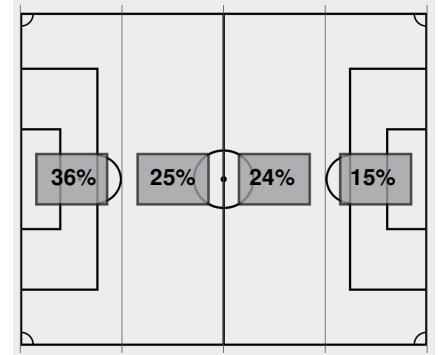

Baylor vs Texas A&M

8/26/2023 Ellis Field, Bryan-College Station, Texas
2023-24 Women's Soccer

Match Time: 8:00 PM

Match Duration: 02:32

Attendance: 6743

Officials: Brandon Gardner, Jennifer Garner, Tony Obas, Estefania Estrada

Attacking Direction →

2	TOTAL SHOTS	12
1	SHOTS ON TARGET	3
3	SAVES	0
3	CORNERS	4
2	OFFSIDES	0
0	YELLOW CARDS	0
0	RED CARDS	0
51%	POSSESSION TOTAL	49%

← Attacking Direction

Official's signature

**Baylor vs Texas A&M**8/26/2023 Ellis Field, Bryan-College Station, Texas
2023-24 Women's Soccer**Officials:** Brandon Gardner, Jennifer Garner, Tony Obas, Estefania Estrada