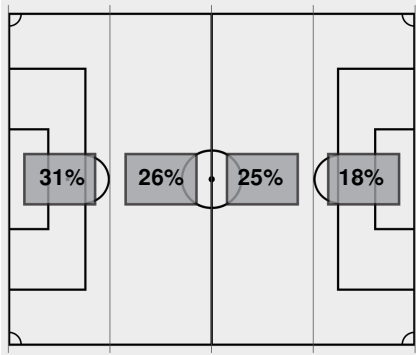

Baylor vs Texas A&M

8/26/2023 Ellis Field, Bryan-College Station, Texas
2023-24 Women's Soccer

Match Time: 8:00 PM

Match Duration: 02:32

Attendance: 6743

Officials: Brandon Gardner, Jennifer Garner, Tony Obas, Estefania Estrada

Attacking Direction →

2	TOTAL SHOTS	12
1	SHOTS ON TARGET	3
3	SAVES	0
3	CORNERS	4
2	OFFSIDES	0
0	YELLOW CARDS	0
0	RED CARDS	0
51%	POSSESSION TOTAL	49%

← Attacking Direction

Official's signature

**Baylor vs Texas A&M**8/26/2023 Ellis Field, Bryan-College Station, Texas
2023-24 Women's Soccer**Officials:** Brandon Gardner, Jennifer Garner, Tony Obas, Estefania Estrada