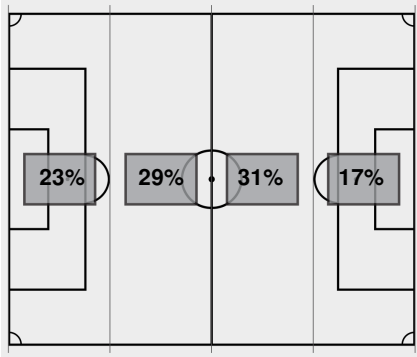

Official Soccer Box Score - Final

Baylor vs Texas A&M

8/26/2023 Ellis Field, Bryan-College Station, Texas
2023-24 Women's Soccer

Match Time: 8:00 PM

Match Duration: 02:32

Attendance: 6743

Officials: Brandon Gardner, Jennifer Garner, Tony Obas, Estefania Estrada

Attacking Direction →

5	TOTAL SHOTS	22
2	SHOTS ON TARGET	6
5	SAVES	1
5	CORNERS	6
4	OFFSIDES	1
2	YELLOW CARDS	0
0	RED CARDS	0
46%	POSSESSION TOTAL	54%

← Attacking Direction

Official's signature

Baylor vs Texas A&M