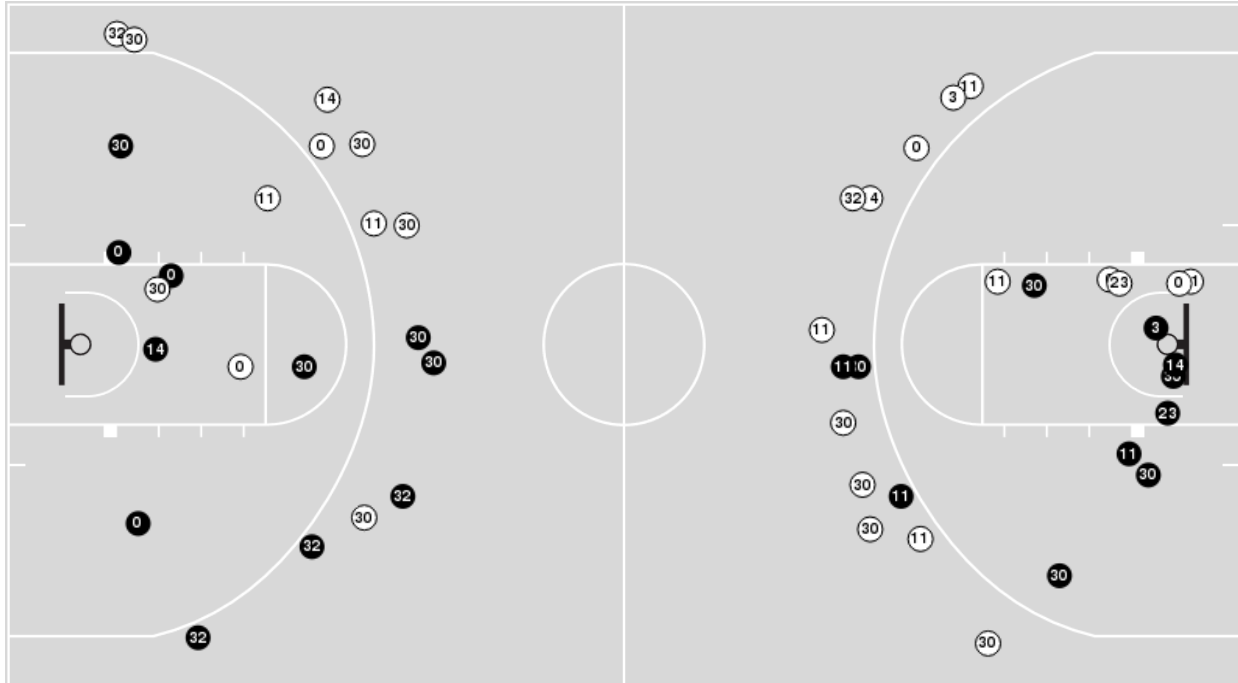

Players => 00, 2, 3, 4, 5, 11, 13, 14, 21, 23, 24, 30, 32FG Types=>AllResults=>All

West Virginia

All Field Goals