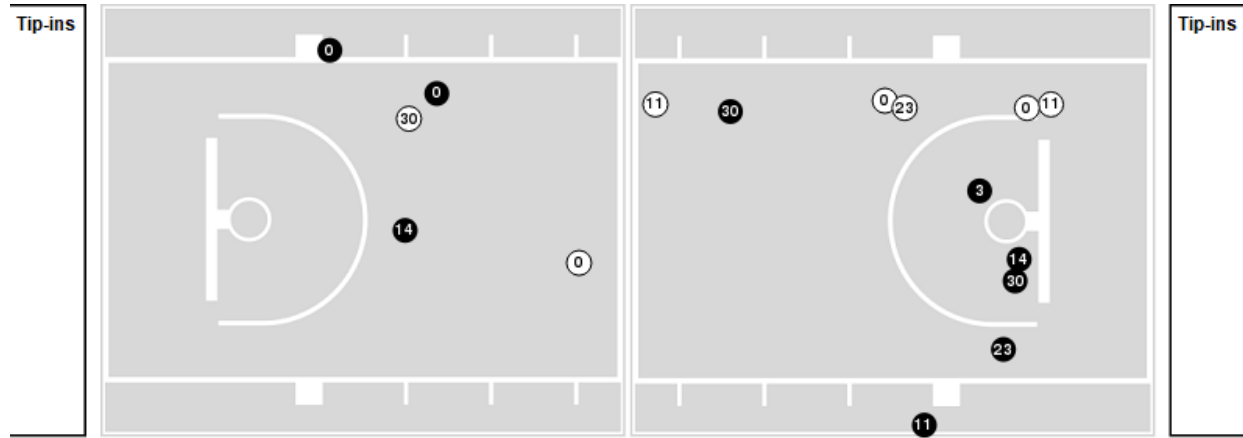

Blow Up Chart

● Made ○ Missed N - Player Number

West Virginia	M/A	%
Field Goals	22/49	45
2 Points	14/22	64
3 Points	8/27	30
Free Throws	11/12	92

West Virginia	M/A	%
Points in the Paint	14 (7 / 14)	50
Fast Break Points	1 (1/2)	50
Second Chance Points	4 (4/5)	80
Effective FG%	53