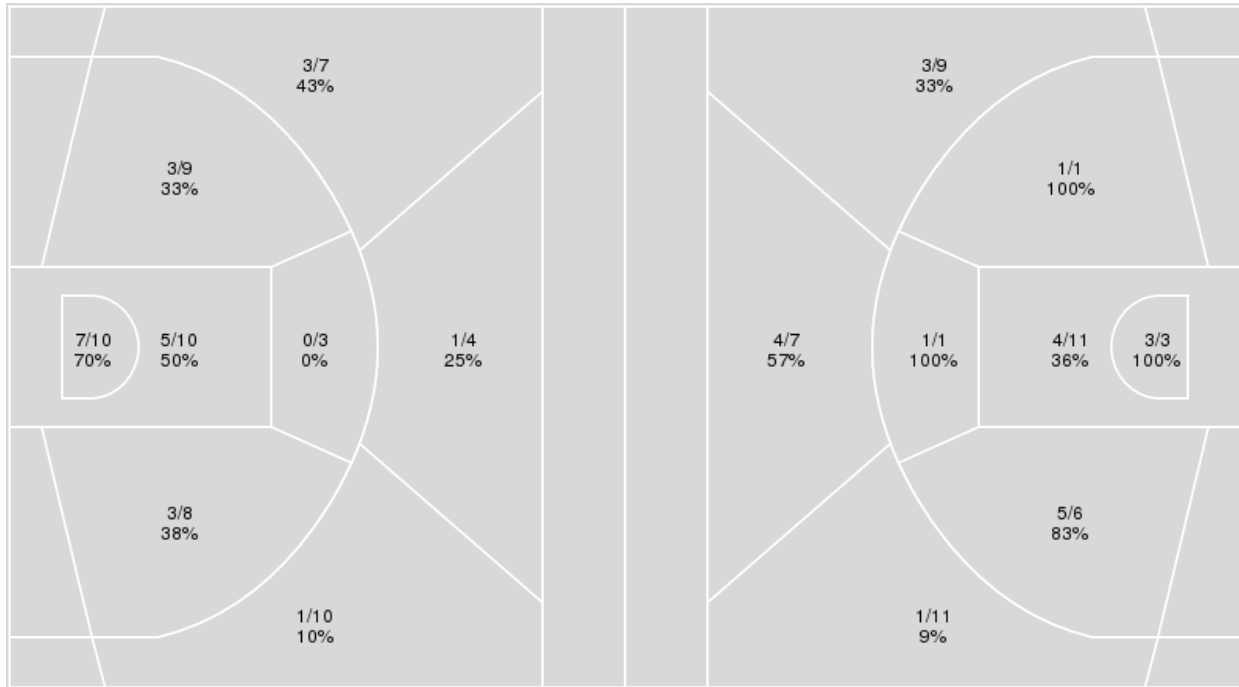

West Virginia at Baylor

03/04/23 Ferrell Center, Waco, Texas
2022-23 Women's Basketball

Game Time: 5:00 PM
Game Duration: 1:48
Attendance: 4,357

Officials: Scott Yarbrough, Bill Larence, Demoya Pugh

{ Players => 4, 5, 10, 12, 20, 21, 22, 24, 25, 30, 33, 44, 51; } FG Types => All; Results => All;

{ Players => 00, 2, 3, 4, 5, 11, 13, 14, 21, 23, 24, 30, 32; } FG Types => All; Results => All;

Baylor

West Virginia

Baylor	M/A	%
Field Goals	23/61	38
2 Points	18/40	45
3 Points	5/21	24
Free Throws	1/9	11

West Virginia	M/A	%
Field Goals	22/49	45
2 Points	14/22	64
3 Points	8/27	30
Free Throws	11/12	92