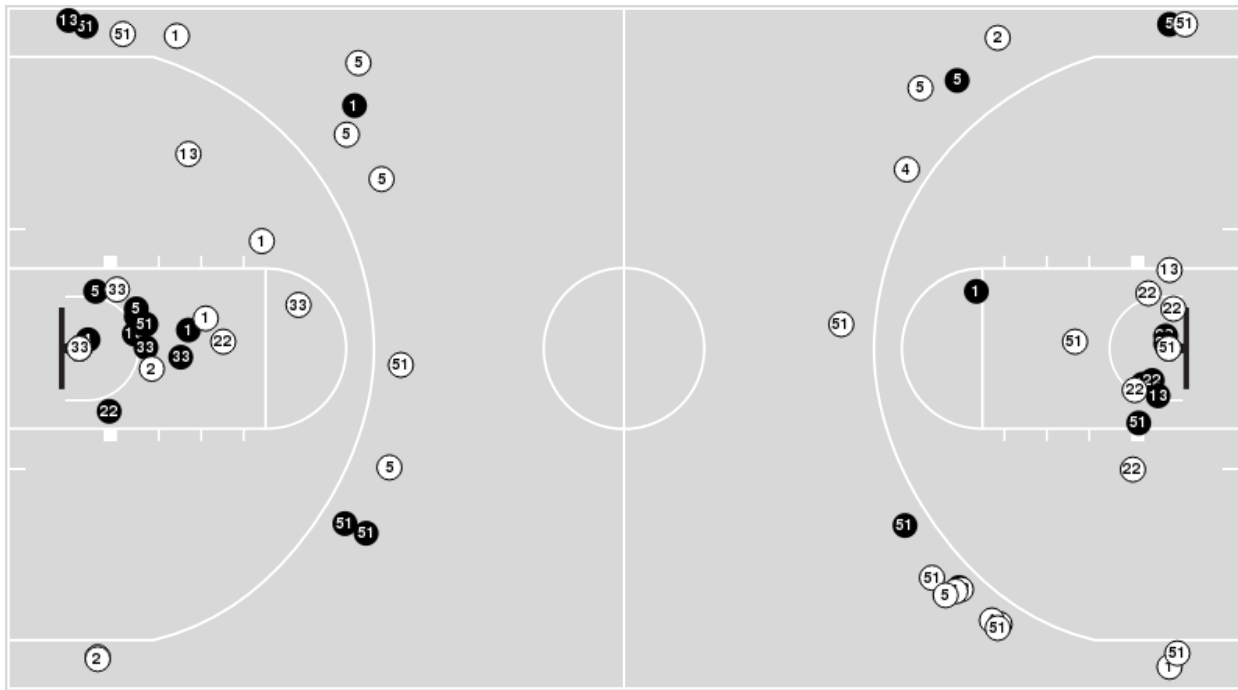

Officials: John Higgins, Gerry Pollard, Patrick Adams

Players => 0, 1, 2, 4, 5, 12, 13, 15, 21, 22, 23, 25, 33, 35, 51 FG Types=>All Results=>All

Oklahoma St.

All Field Goals