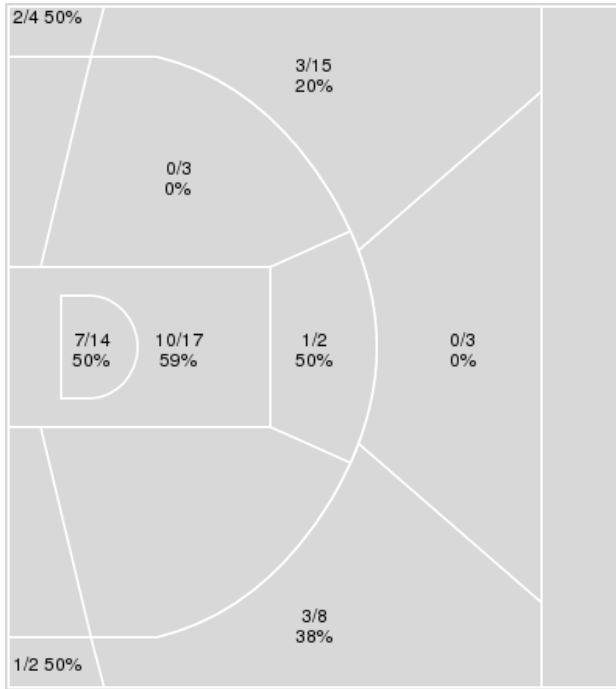

Baylor at Oklahoma St.

02/27/23 Gallagher-Iba Arena, Stillwater
2022-23 Men's Basketball

Officials: John Higgins, Gerry Pollard, Patrick Adams

{ Players => 0, 1, 2, 4, 5, 12, 13, 15, 21, 22, 23, 25, 33, 35, 51; } FG
Types => All; Results => All;

{ Players => 0, 1, 2, 3, 4, 5, 10, 11, 12, 13, 15, 20, 23, 32, 33; } FG
Types => All; Results => All;

Oklahoma St.

Baylor

Oklahoma St.	M/A	%
Field Goals	27/68	40
2 Points	18/36	50
3 Points	9/32	28
Free Throws	5/9	56

Baylor	M/A	%
Field Goals	23/55	42
2 Points	12/24	50
3 Points	11/31	35
Free Throws	17/20	85