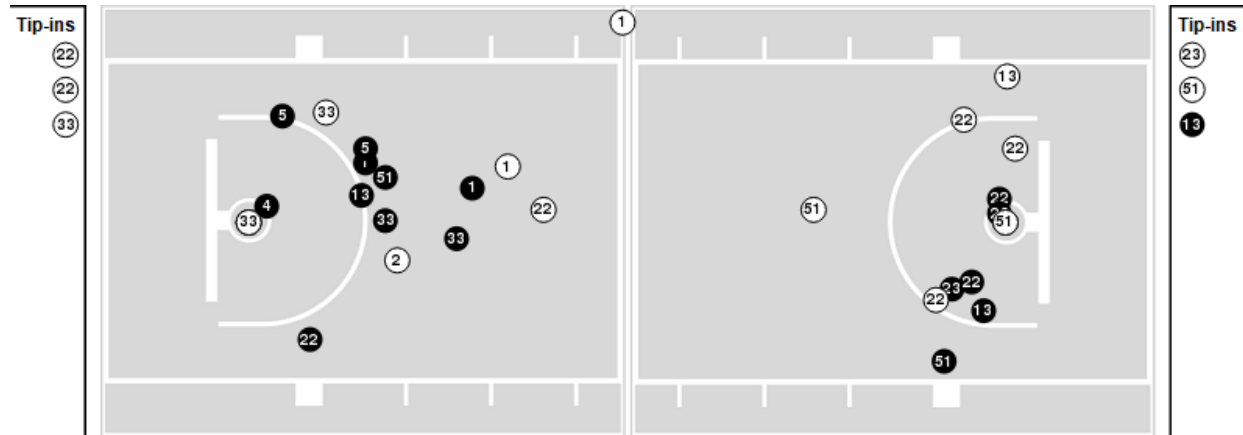

Officials: John Higgins, Gerry Pollard, Patrick Adams

Players => 0, 1, 2, 4, 5, 12, 13, 15, 21, 22, 23, 25, 33, 35, 51 FG Types=>All Results=>All

Oklahoma St.

All Field Goals

Blow Up Chart

● Made ○ Missed N - Player Number