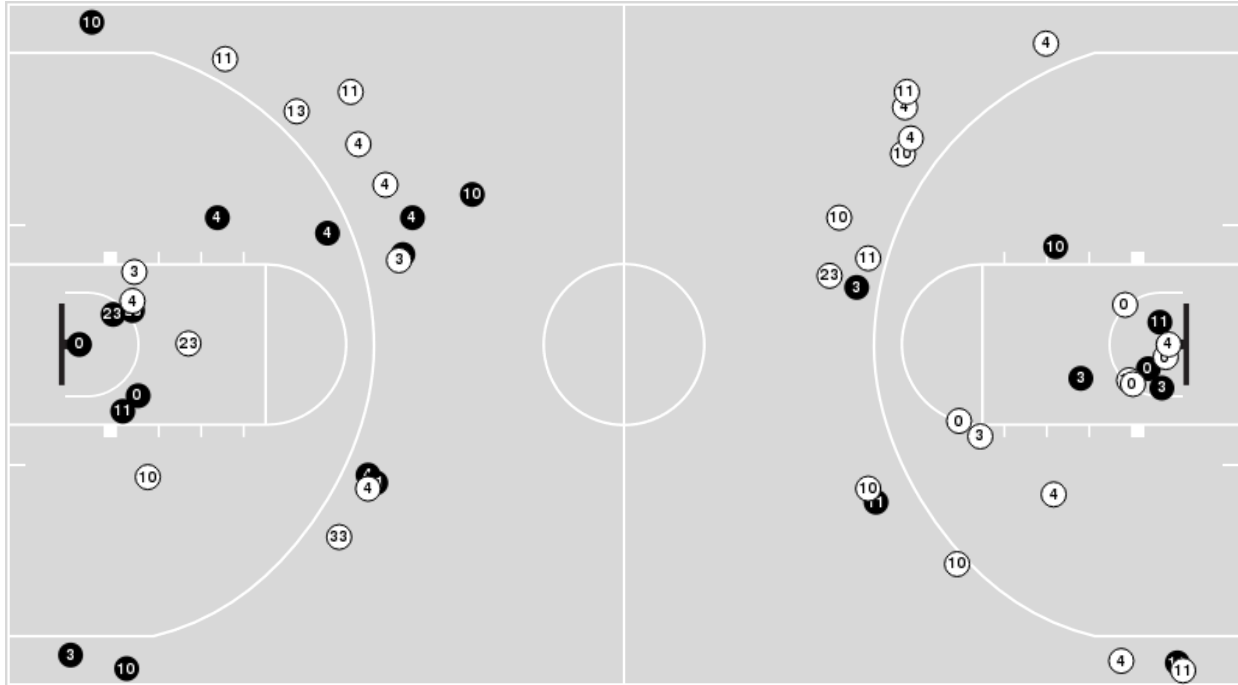

Officials: John Higgins, Gerry Pollard, Patrick Adams

Players => 0, 1, 2, 3, 4, 5, 10, 11, 12, 13, 15, 20, 23, 32, 33 FG Types=>All Results=>All

Baylor

All Field Goals