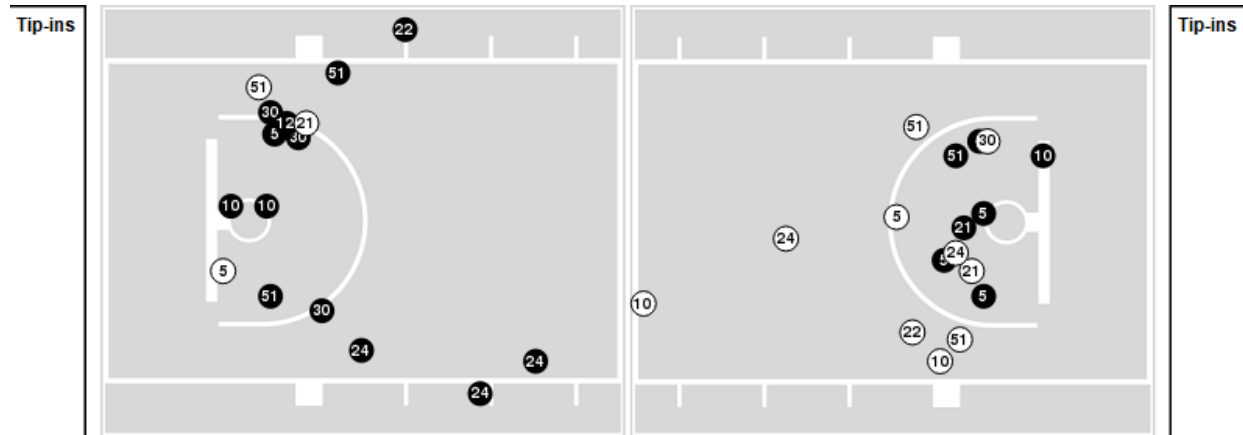

Officials: Angelica Suffren, Roy Gulbeyan, Doug Knight

Players => 4, 5, 10, 12, 20, 21, 22, 24, 25, 30, 33, 44, 51 FG Types=>All Results=>All

Baylor

All Field Goals

Blow Up Chart

● Made ○ Missed N - Player Number