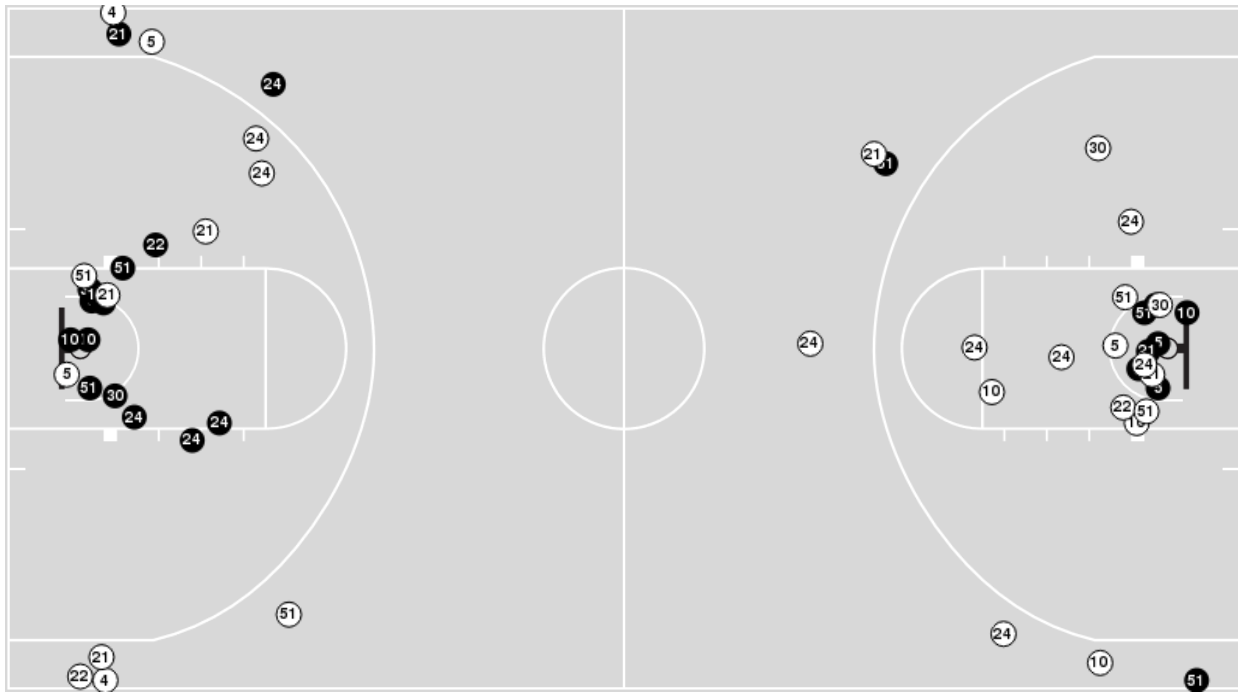

Officials: Angelica Suffren, Roy Gulbeyan, Doug Knight

Players => 4, 5, 10, 12, 20, 21, 22, 24, 25, 30, 33, 44, 51 FG Types=>All Results=>All

Baylor

All Field Goals