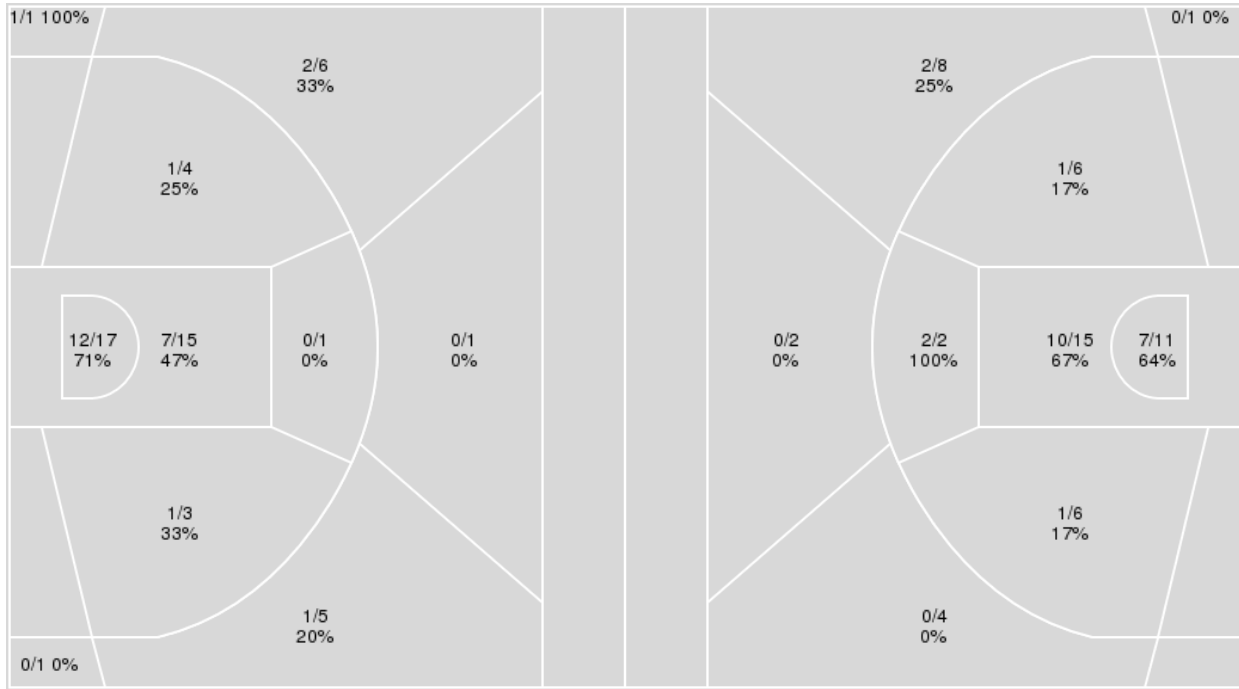

Texas Tech at Baylor

02/25/23 Ferrell Center, Waco, Texas
2022-23 Women's Basketball

Game Time: 5:00 PM
Game Duration: 2:20
Attendance: 5,210

Officials: Angelica Suffren, Roy Gulbeyan, Doug Knight

{ Players => 4, 5, 10, 12, 20, 21, 22, 24, 25, 30, 33, 44, 51; } FG Types
=> All; Results => All;

{ Players => 1, 2, 3, 4, 5, 10, 11, 14, 20, 23, 25, 32, 41, 42; } FG Types
=> All; Results => All;

Baylor

Texas Tech

Baylor	M/A	%
Field Goals	25/54	46
2 Points	21/40	52
3 Points	4/14	29
Free Throws	17/18	94

Texas Tech	M/A	%
Field Goals	23/55	42
2 Points	21/40	52
3 Points	2/15	13
Free Throws	13/25	52