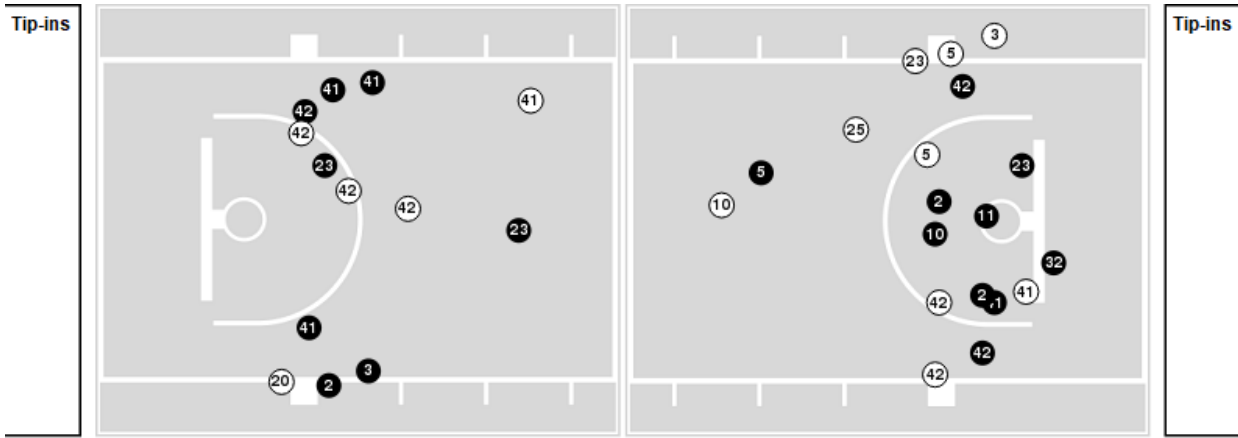

Blow Up Chart

● Made   ○ Missed   N - Player Number

Texas Tech	M/A	%
Field Goals	23/55	42
2 Points	21/40	52
3 Points	2/15	13
Free Throws	13/25	52

Texas Tech	M/A	%
Points in the Paint	34 (17 / 26)	65
Fast Break Points	9 (7/8)	88
Second Chance Points	6 (4/14)	29
Effective FG%	44