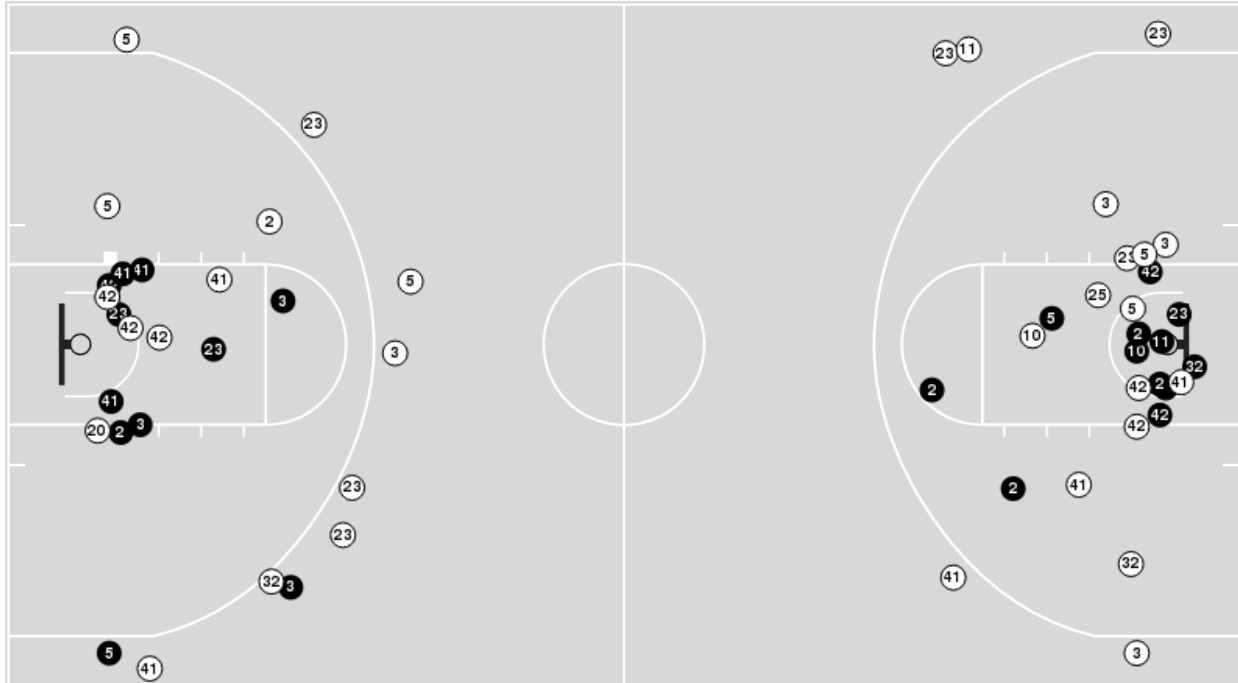

Officials: Angelica Suffren, Roy Gulbeyan, Doug Knight

Players => 1, 2, 3, 4, 5, 10, 11, 14, 20, 23, 25, 32, 41, 42 FG Types=>All Results=>All

Texas Tech

All Field Goals