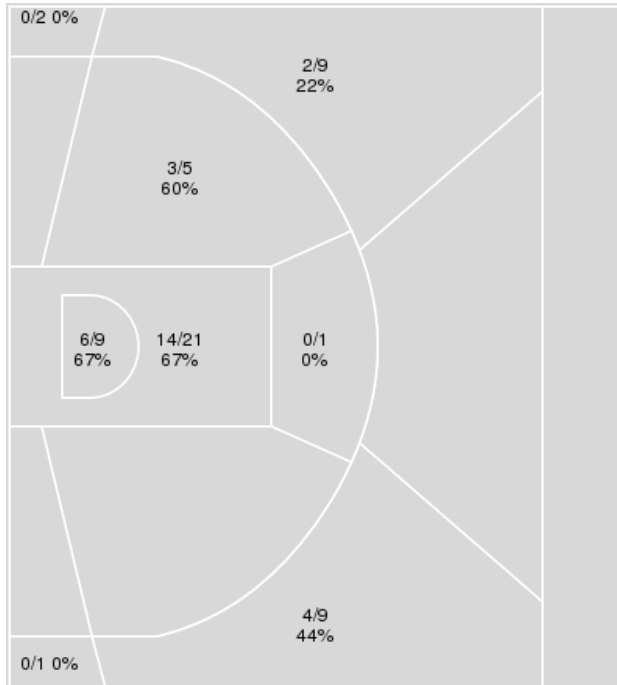

Baylor at Kansas

02/18/23 Allen Fieldhouse, Lawrence
2022-23 Men's Basketball

Game Time: 3:00 PM
Game Duration: 2:06
Attendance: 16,300

Officials: John Higgins, Bert Smith, Brook Wells

{ Players => All; } FG Types => All; Results => All;

{ Players => All; } FG Types => All; Results => All;

Kansas