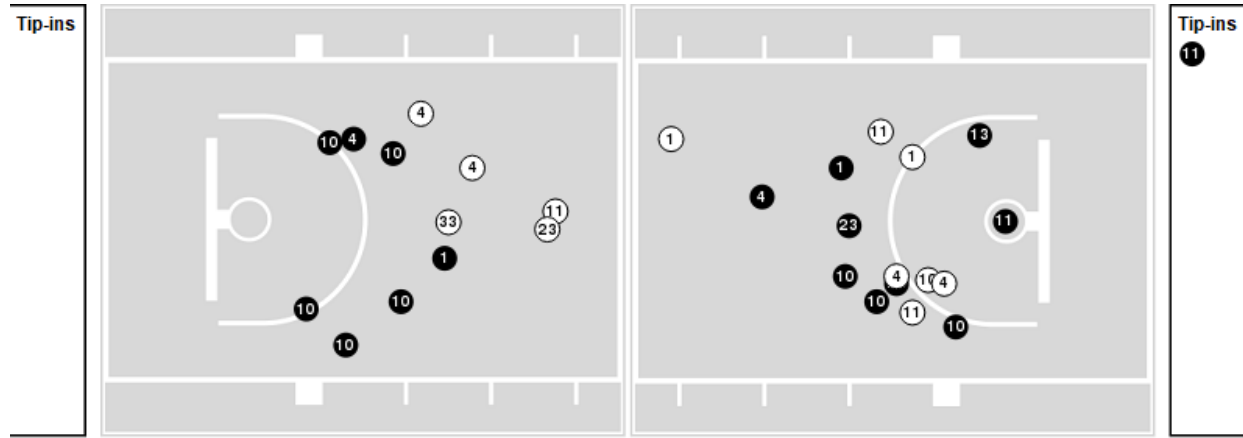

Baylor at Kansas

02/18/23 Allen Fieldhouse, Lawrence
2022-23 Men's Basketball

Officials: John Higgins, Bert Smith, Brook Wells

Players => AllFG Types=>AllResults=>All

Baylor

All Field Goals

Blow Up Chart

● Made ○ Missed N - Player Number