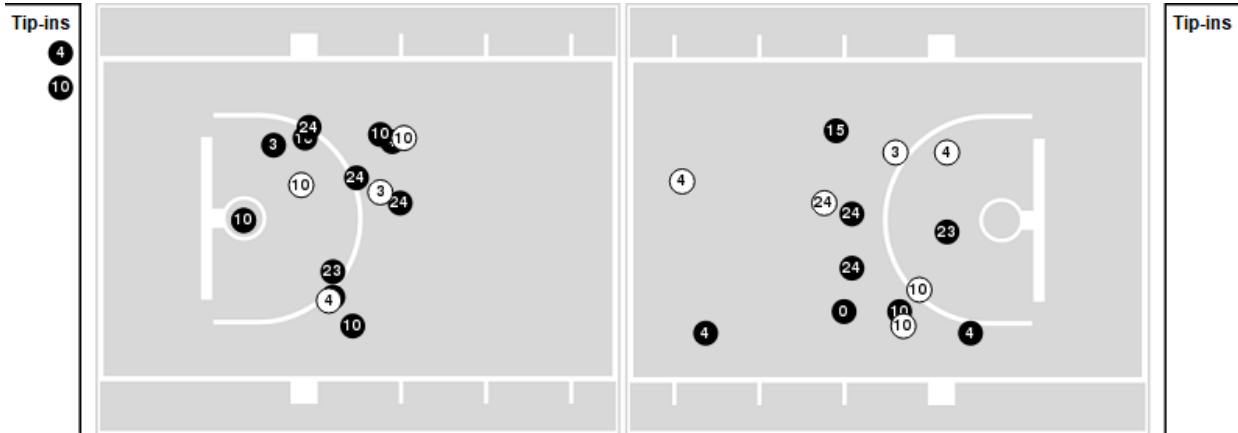

Baylor at Kansas

02/18/23 Allen Fieldhouse, Lawrence
2022-23 Men's Basketball

Officials: John Higgins, Bert Smith, Brook Wells

Players => AllFG Types=>AllResults=>All

Kansas

All Field Goals

Blow Up Chart

● Made ○ Missed N - Player Number