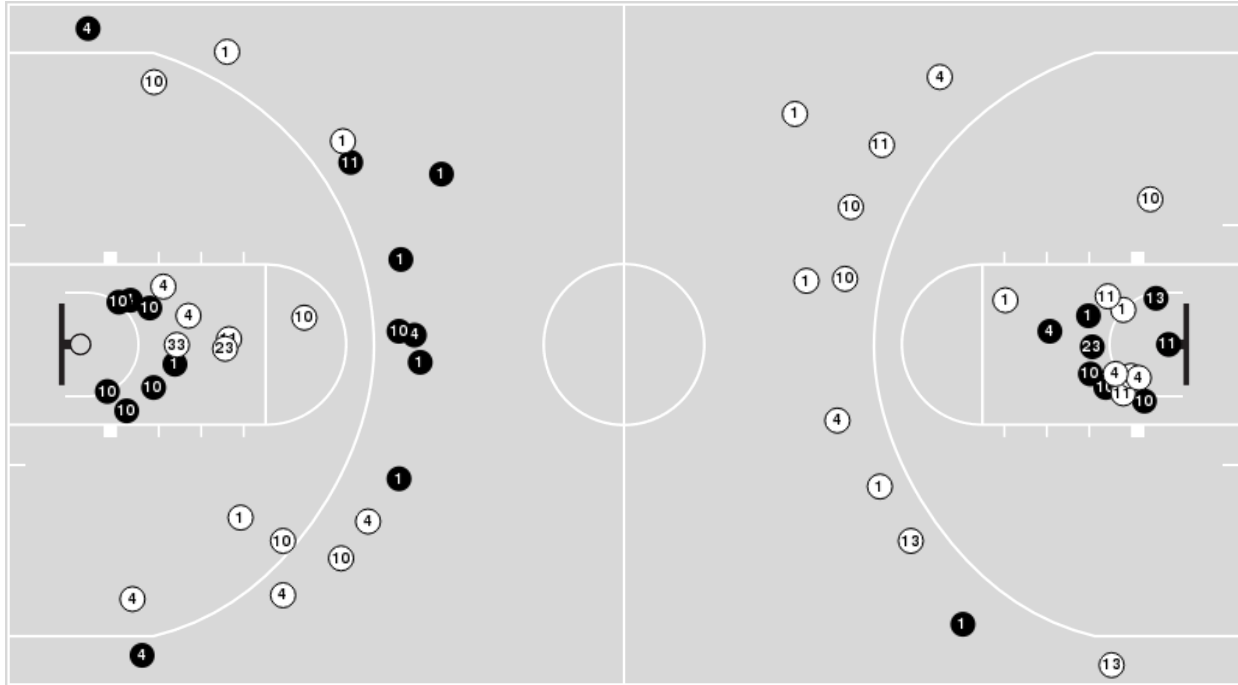

Baylor at Kansas

02/18/23 Allen Fieldhouse, Lawrence
2022-23 Men's Basketball

Officials: John Higgins, Bert Smith, Brook Wells

Players => AllFG Types=>AllResults=>All

Baylor

All Field Goals

Blow Up Chart

● Made ○ Missed N - Player Number