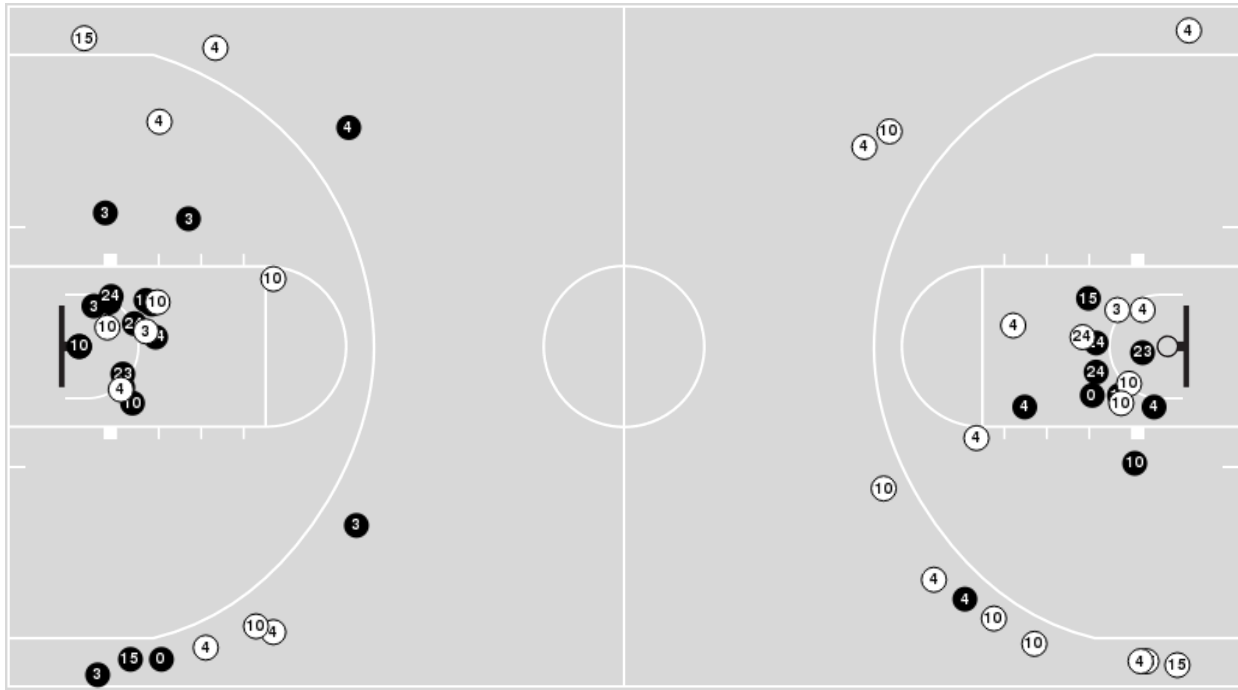

Baylor at Kansas

02/18/23 Allen Fieldhouse, Lawrence
2022-23 Men's Basketball

Officials: John Higgins, Bert Smith, Brook Wells

Players => AllFG Types=>AllResults=>All

Kansas

All Field Goals

Blow Up Chart

● Made ○ Missed N - Player Number