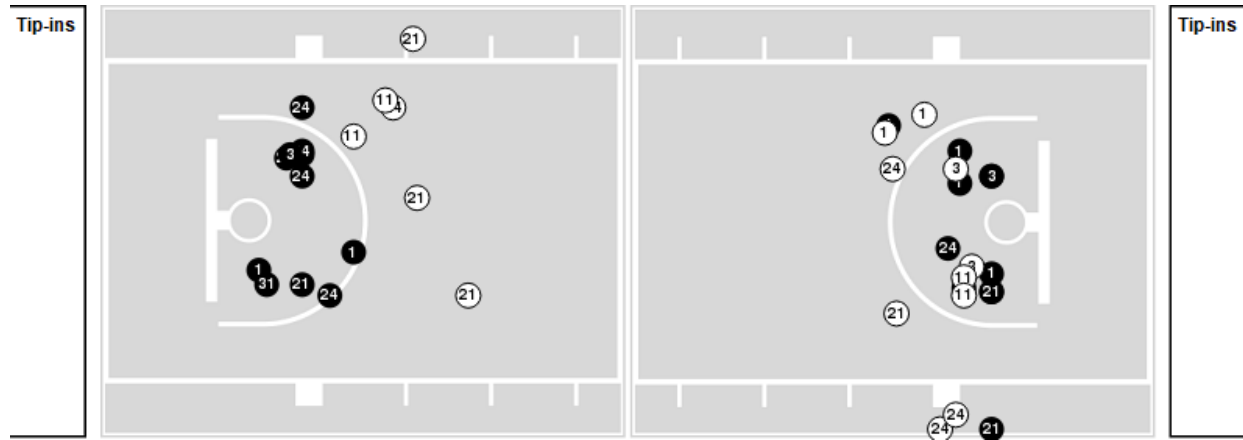

Officials: Gina Cross, Roy Gulbeyan, Bill Larance

Players => 1, 3, 4, 10, 11, 12, 13, 15, 21, 24, 25, 31, 32FG Types=>AllResults=>All

#12 Iowa State

All Field Goals

Blow Up Chart

● Made ○ Missed N - Player Number