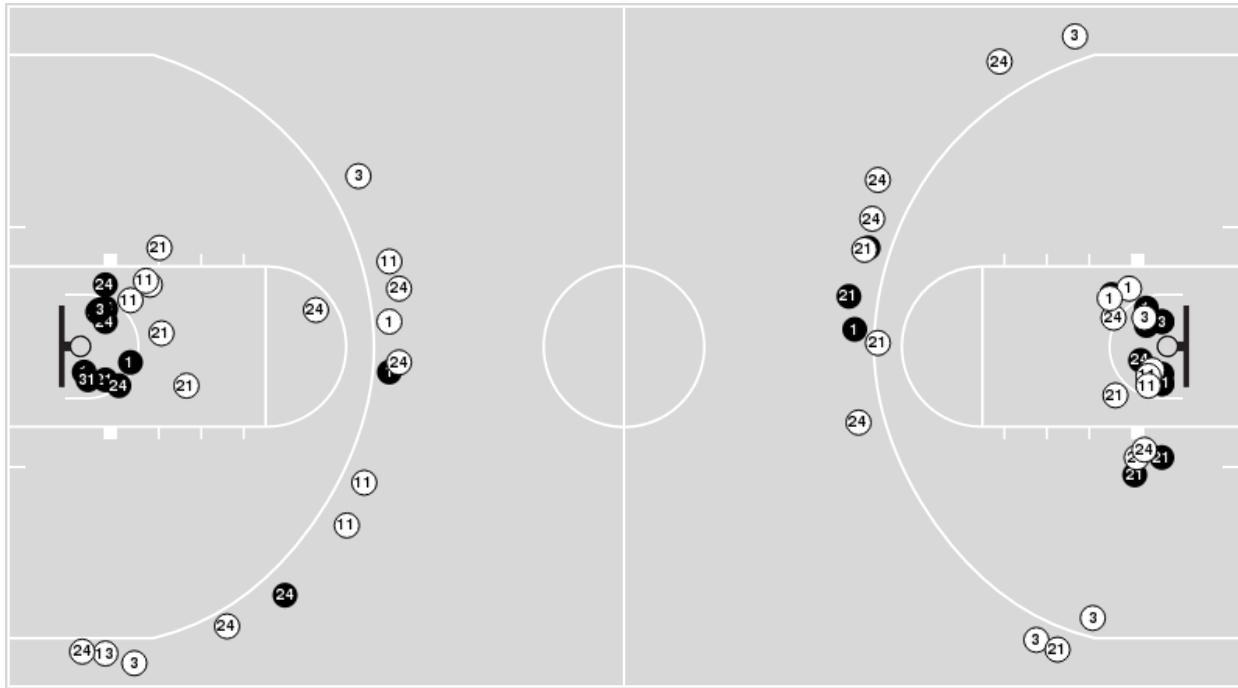

Officials: Gina Cross, Roy Gulbeyan, Bill Larance

Players => 1, 3, 4, 10, 11, 12, 13, 15, 21, 24, 25, 31, 32FG Types=>AllResults=>All

#12 Iowa State

All Field Goals