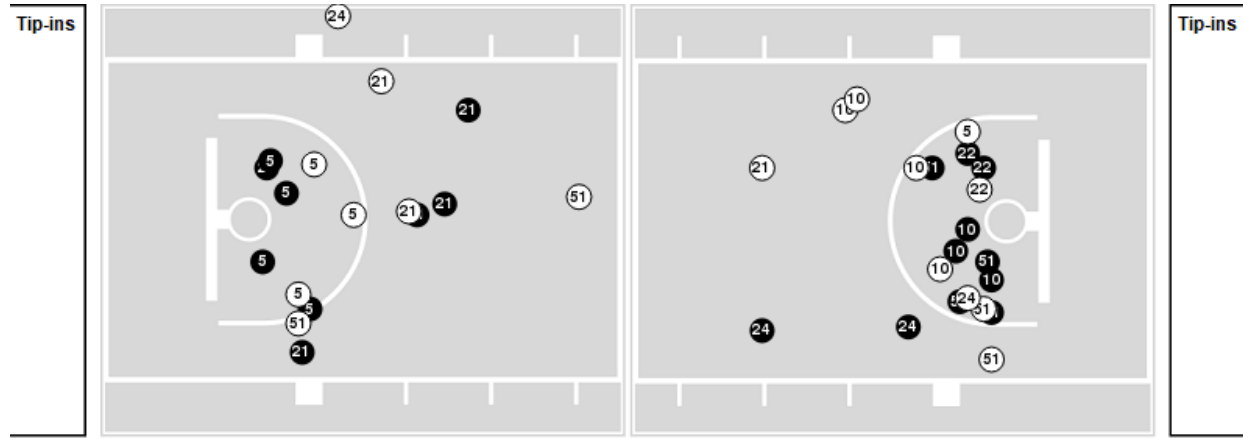

Blow Up Chart

● Made   ○ Missed   N - Player Number

Baylor	M/A	%
Field Goals	29/61	48
2 Points	25/49	51
3 Points	4/12	33
Free Throws	14/20	70

Baylor	M/A	%
Points in the Paint	40 (20 / 37)	54
Fast Break Points	4 (2/2)	100
Second Chance Points	7 (5/11)	45
Effective FG%	51