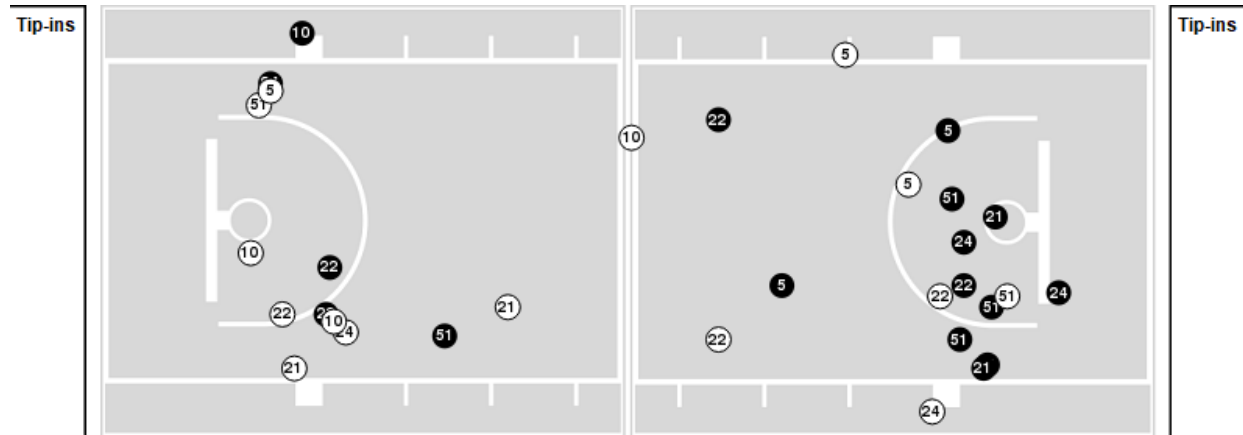

Blow Up Chart

● Made ○ Missed N - Player Number

Baylor	M/A	%
Field Goals	29/65	45
2 Points	24/49	49
3 Points	5/16	31
Free Throws	14/19	74

Baylor	M/A	%
Points in the Paint	32 (16 / 29)	55
Fast Break Points	15 (10/14)	71
Second Chance Points	11 (7/10)	70
Effective FG%	48