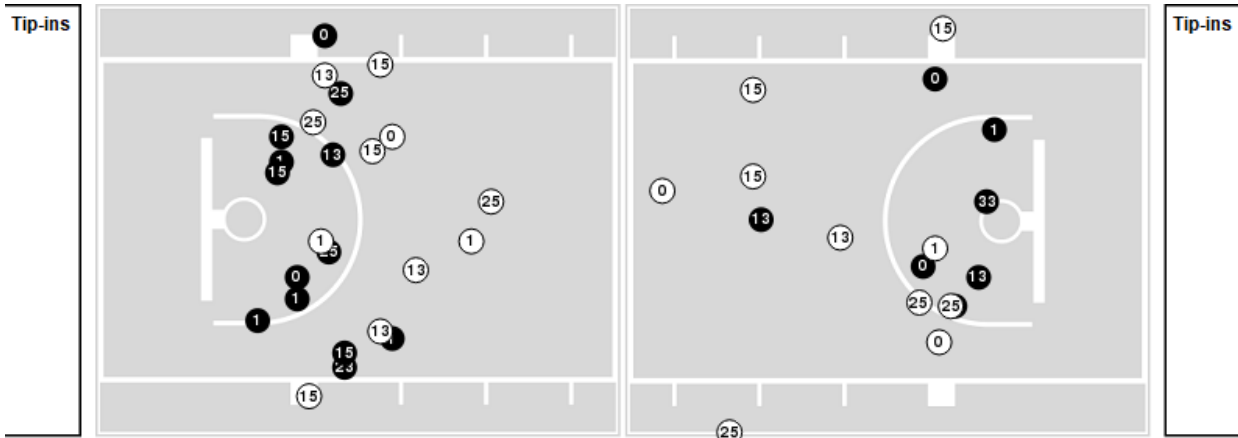

Blow Up Chart

● Made ○ Missed N - Player Number

Kansas	M/A	%
Field Goals	27/64	42
2 Points	22/46	48
3 Points	5/18	28
Free Throws	14/16	88

Kansas	M/A	%
Points in the Paint	38 (19 / 36)	53
Fast Break Points	13 (9/10)	90
Second Chance Points	12 (6/10)	60
Effective FG%	46