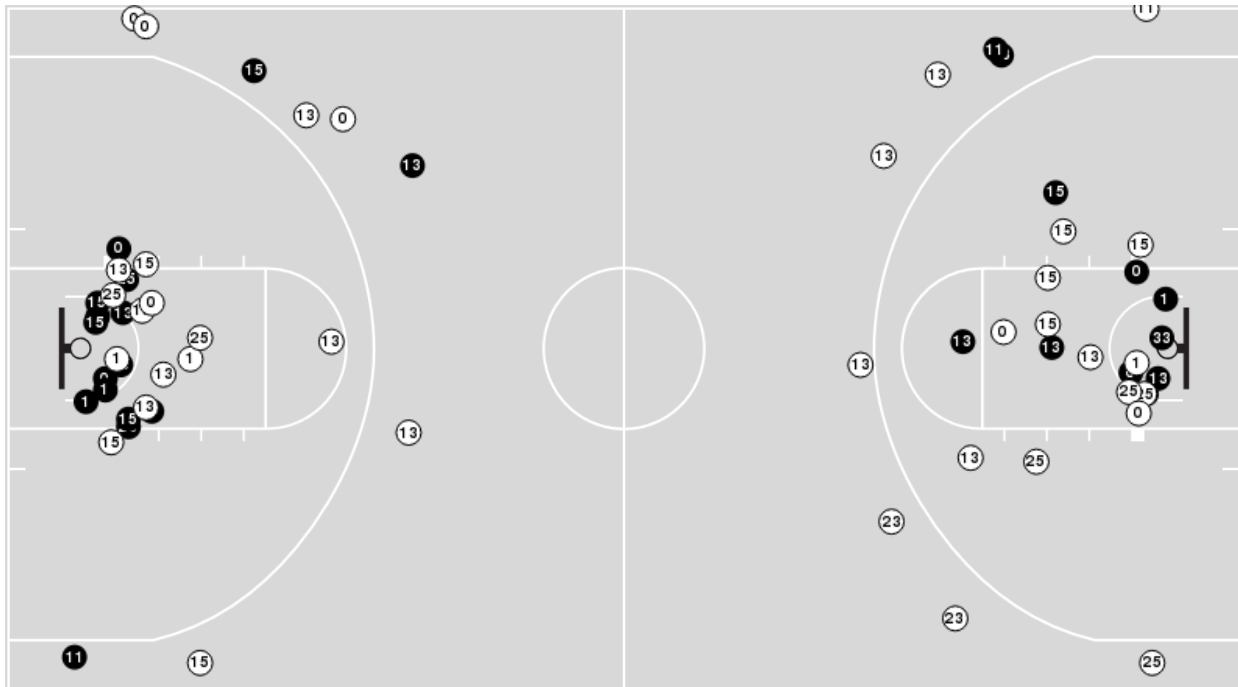

Kansas at Baylor

02/01/23 Ferrell Center, Waco
2022-23 Women's Basketball

Game Time: 7:00 PM
Game Duration: 1:57
Attendance: 1,157

Officials: Dee Kanter, Lisa Jones, Natasha Camy

Players => AllFG Types=>AllResults=>All

Kansas

All Field Goals