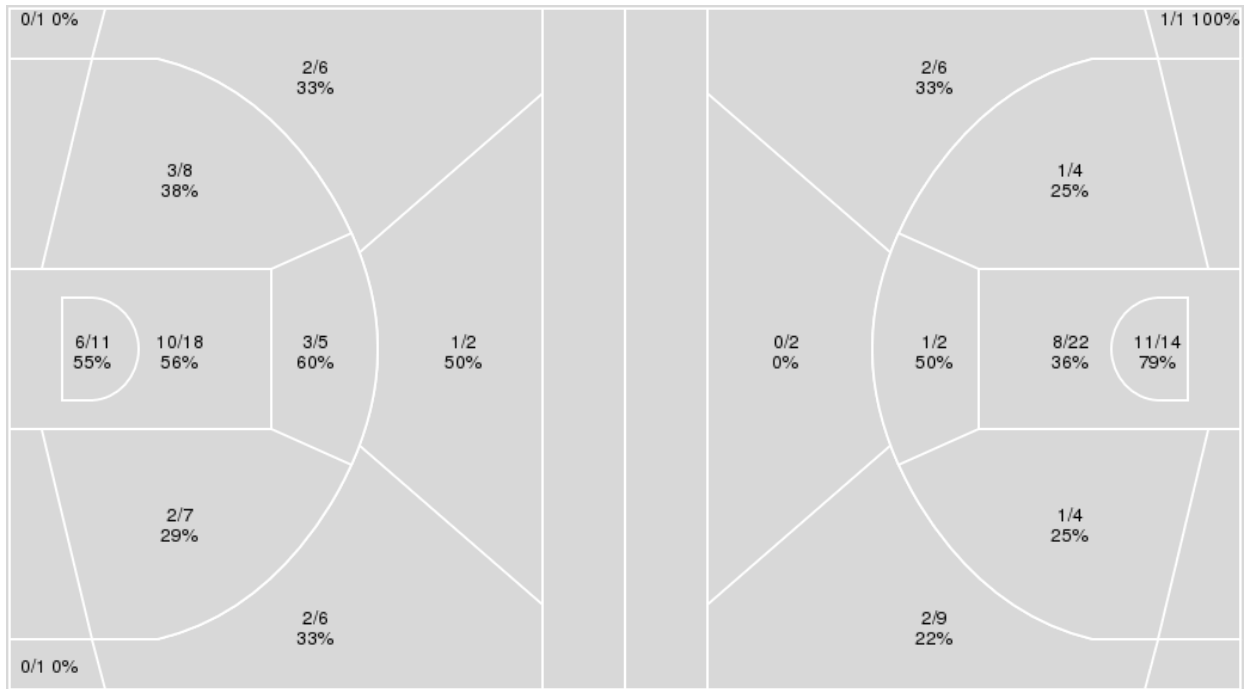

Kansas at Baylor

02/01/23 Ferrell Center, Waco
2022-23 Women's Basketball

Game Time: 7:00 PM
Game Duration: 1:57
Attendance: 1,157

Officials: Dee Kanter, Lisa Jones, Natasha Camy

{ Players => 4, 5, 10, 12, 20, 21, 22, 24, 25, 30, 33, 44, 51; } FG Types => All; Results => All;
=> All; Results => All;

Baylor

Kansas

Baylor	M/A	%
Field Goals	29/65	45
2 Points	24/49	49
3 Points	5/16	31
Free Throws	14/19	74

Kansas	M/A	%
Field Goals	27/64	42
2 Points	22/46	48
3 Points	5/18	28
Free Throws	14/16	88