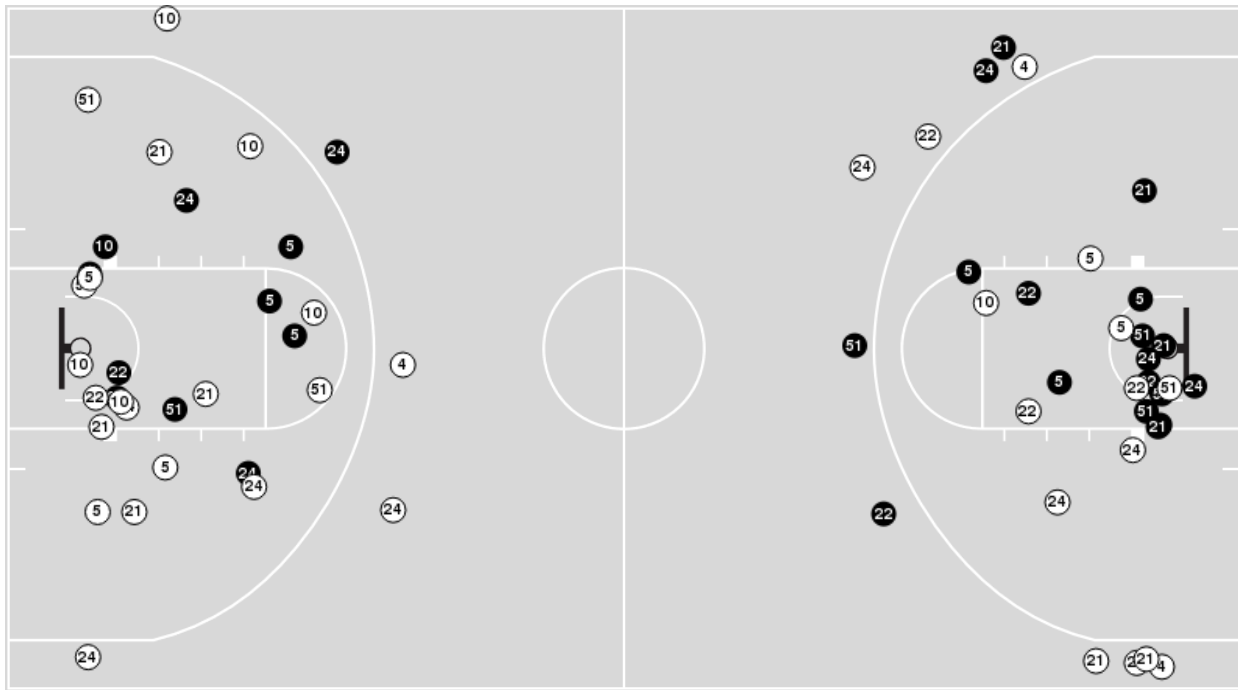

Kansas at Baylor

02/01/23 Ferrell Center, Waco
2022-23 Women's Basketball

Game Time: 7:00 PM
Game Duration: 1:57
Attendance: 1,157

Officials: Dee Kanter, Lisa Jones, Natasha Camy

Players => 4, 5, 10, 12, 20, 21, 22, 24, 25, 30, 33, 44, 51 FG Types=>All Results=>All

Baylor

All Field Goals