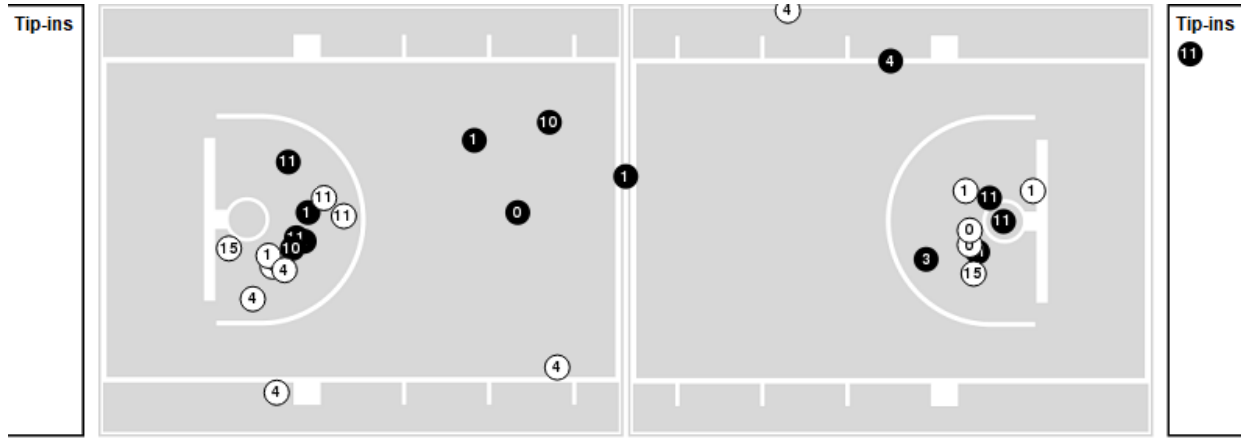

Baylor at Texas

01/30/23 Moody Center, Austin
2022-23 Men's Basketball

Officials: John Higgins, Ron Groover, Mike Roberts

Players => AllFG Types=>AllResults=>All

Baylor

All Field Goals

Blow Up Chart

● Made ○ Missed N - Player Number