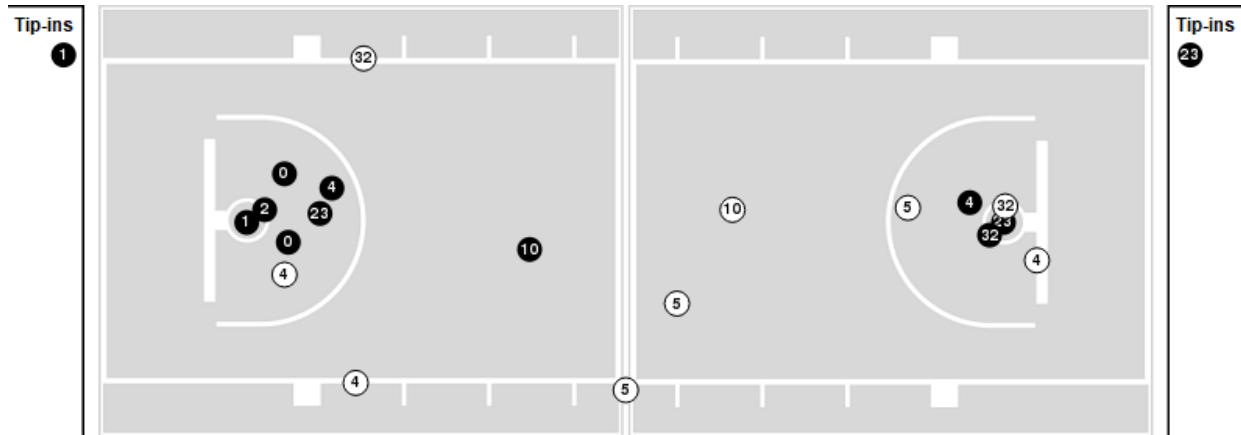

Baylor at Texas

01/30/23 Moody Center, Austin
2022-23 Men's Basketball

Officials: John Higgins, Ron Groover, Mike Roberts

Players => AllFG Types=>AllResults=>All

Texas

All Field Goals

Blow Up Chart

● Made ○ Missed N - Player Number