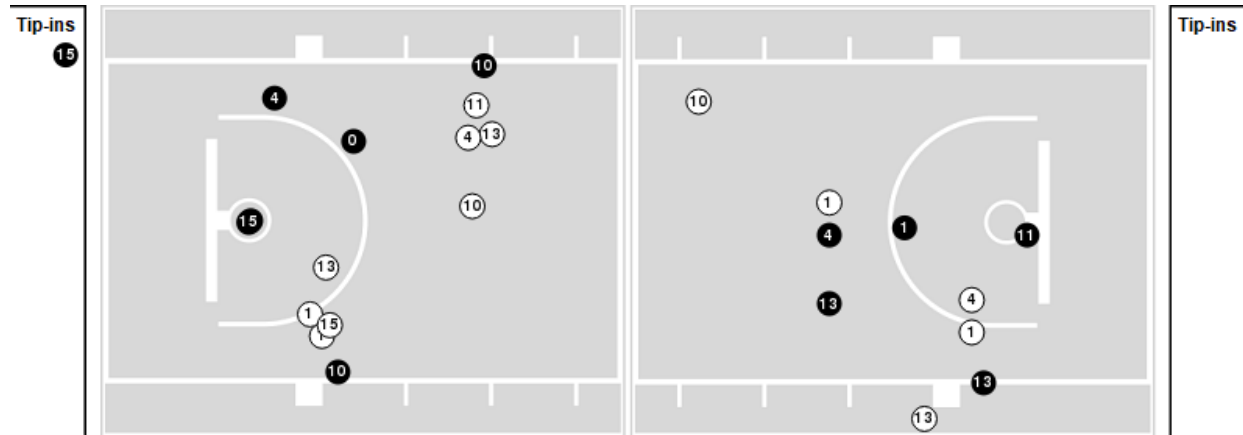

Blow Up Chart

● Made ○ Missed N - Player Number

Baylor	M/A	%
Field Goals	23/62	37
2 Points	14/32	44
3 Points	9/30	30
Free Throws	20/25	80

Baylor	M/A	%
Points in the Paint	18 (9 / 21)	43
Fast Break Points	8 (6/6)	100
Second Chance Points	16 (11/20)	55
Effective FG%	44