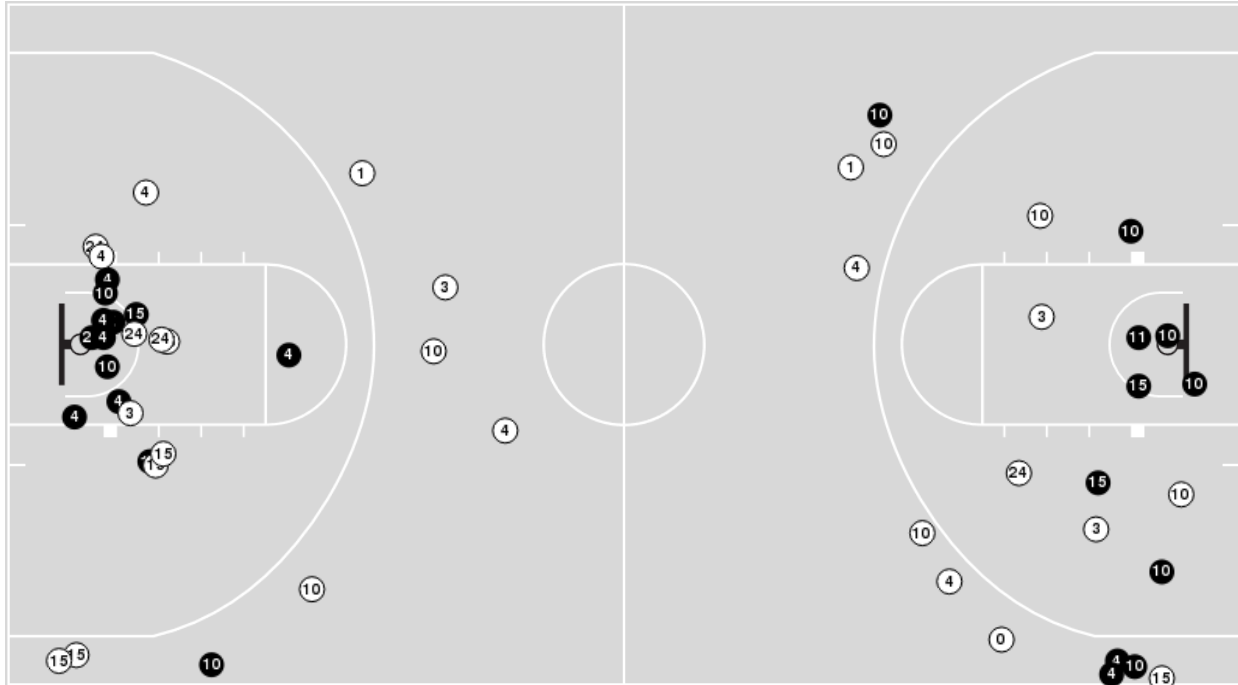

Players => AllFG Types=>AllResults=>All
Kansas

All Field Goals