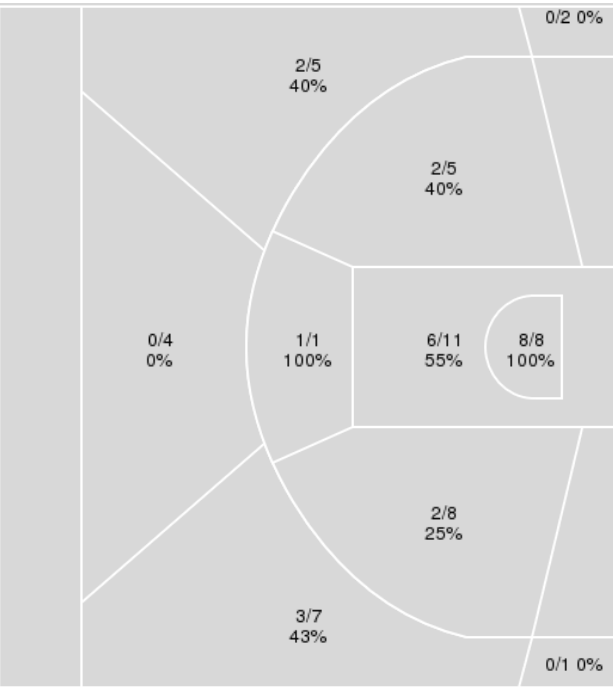

Kansas

Baylor	M/A	%
Field Goals	23/62	37
2 Points	14/32	44
3 Points	9/30	30
Free Throws	20/25	80

Kansas	M/A	%
Field Goals	24/52	46
2 Points	19/33	58
3 Points	5/19	26
Free Throws	16/16	100