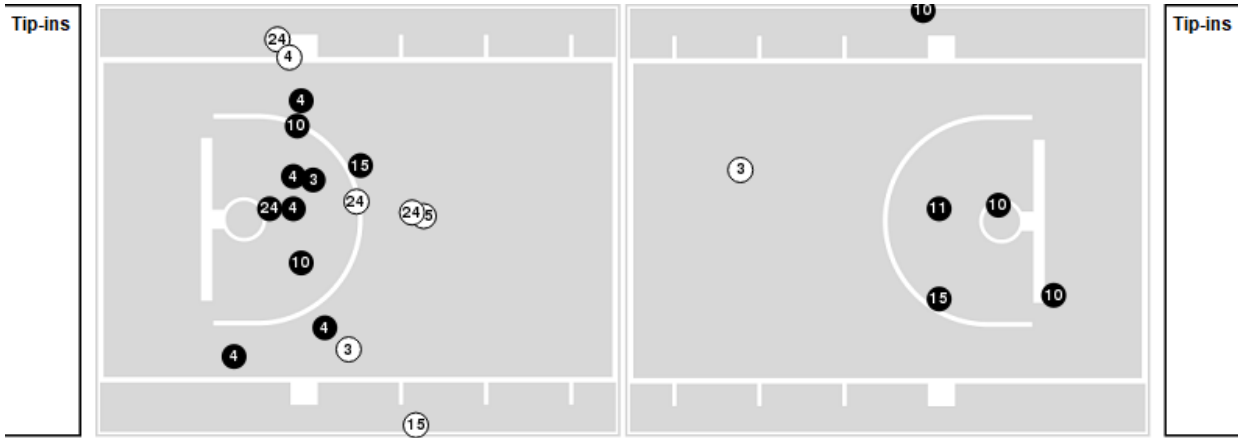

Blow Up Chart

● Made   ○ Missed   N - Player Number

Kansas	M/A	%
Field Goals	24/52	46
2 Points	19/33	58
3 Points	5/19	26
Free Throws	16/16	100

Kansas	M/A	%
Points in the Paint	28 (14 / 19)	74
Fast Break Points	6 (5/5)	100
Second Chance Points	4 (2/7)	29
Effective FG%	51