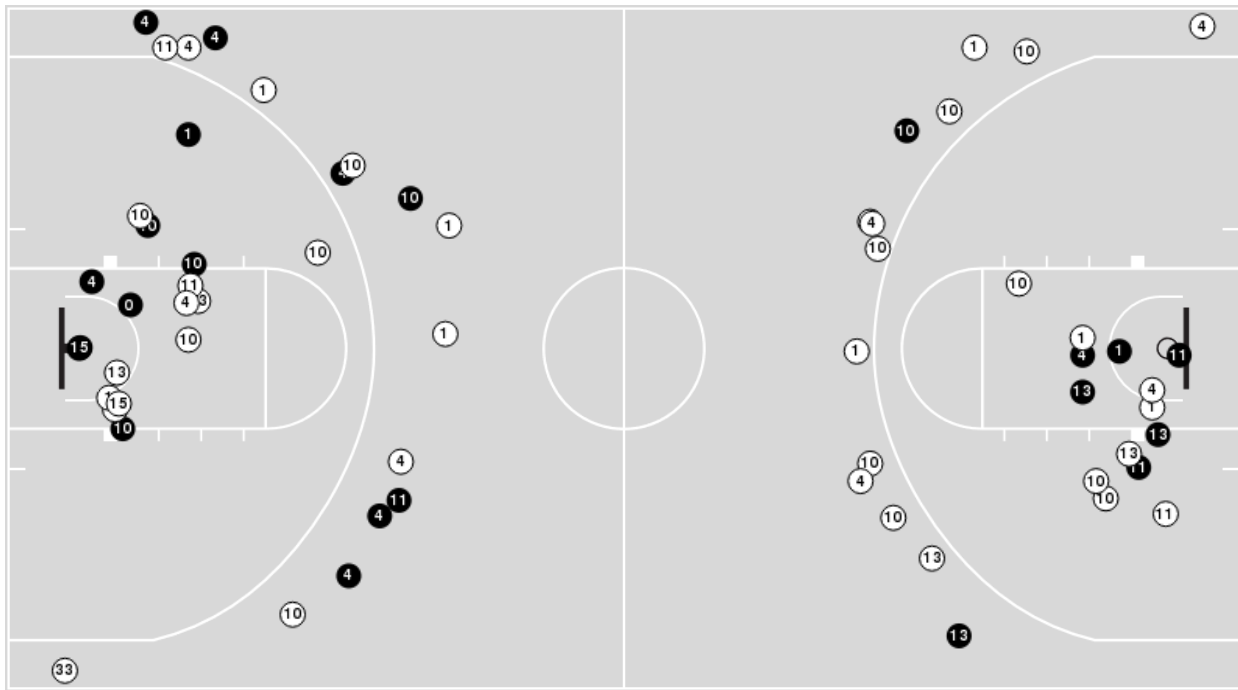

Kansas at Baylor

01/23/23 Ferrell Center, Waco, Texas
2022-23 Men's Basketball

Game Time: 8:00 PM
Game Duration: 2:16
Attendance: 10,219

Officials: Doug Simmons, Ray Natili, Tony Padilla

Players => 0, 1, 2, 3, 4, 5, 10, 11, 12, 13, 15, 20, 23, 32, 33 FG Types=>All Results=>All

Baylor

All Field Goals