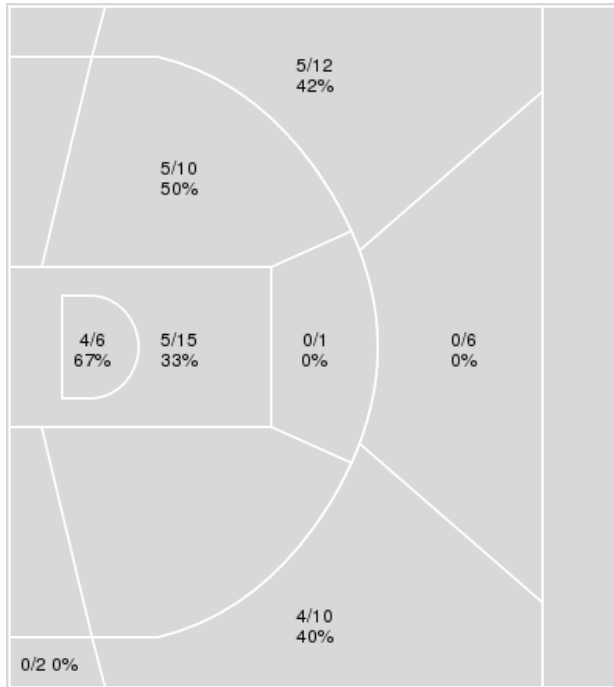

Kansas at Baylor

01/23/23 Ferrell Center, Waco, Texas
2022-23 Men's Basketball

Officials: Doug Simmons, Ray Natili, Tony Padilla

{ Players => 0, 1, 2, 3, 4, 5, 10, 11, 12, 13, 15, 20, 23, 32, 33; } FG
Types => All; Results => All;

{ Players => All; } FG Types => All; Results => All;

Baylor