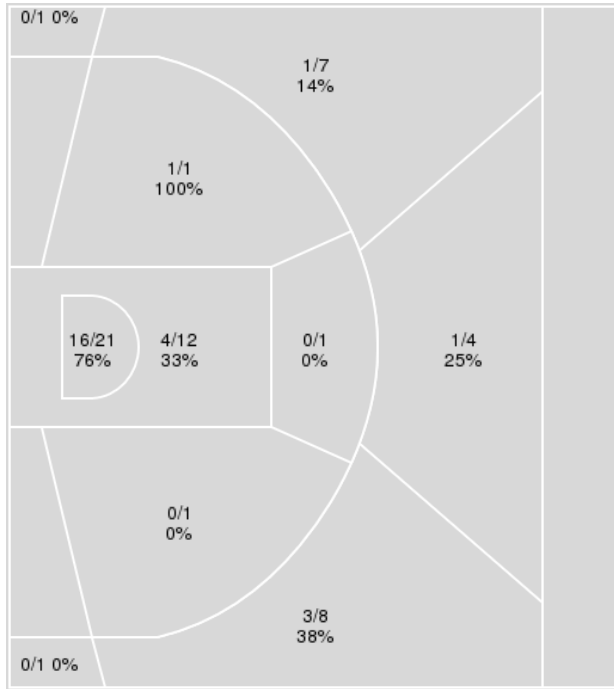

Baylor at Oklahoma

01/21/23 Lloyd Noble Center, Norman
2022-23 Men's Basketball

Game Time: 3:00 PM
Game Duration: 2:06
Attendance: 8,808

Officials: Gerry Pollard, Kelly Self, Jeb Hartness

{ Players => 0, 1, 3, 4, 10, 11, 12, 14, 22, 25, 30, 34, 35, 44, 45; } FG
Types => All; Results => All;

{ Players => 0, 1, 2, 3, 4, 5, 10, 11, 12, 13, 15, 20, 23, 32, 33; } FG
Types => All; Results => All;

Oklahoma