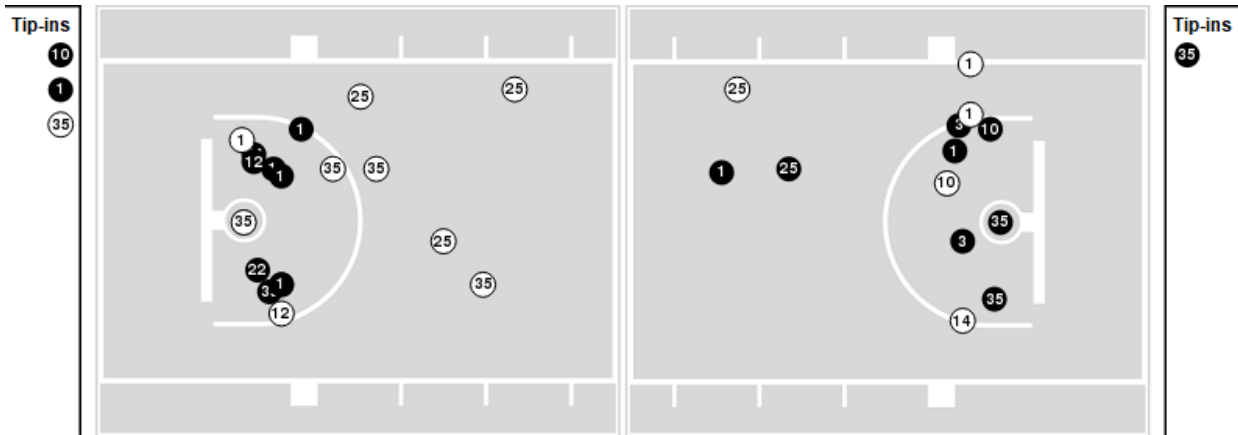

Blow Up Chart

● Made ○ Missed N - Player Number

Oklahoma	M/A	%
Field Goals	26/57	46
2 Points	21/36	58
3 Points	5/21	24
Free Throws	3/4	75

Oklahoma	M/A	%
Points in the Paint	40 (20 / 33)	61
Fast Break Points	10 (5/6)	83
Second Chance Points	12 (6/9)	67
Effective FG%	50