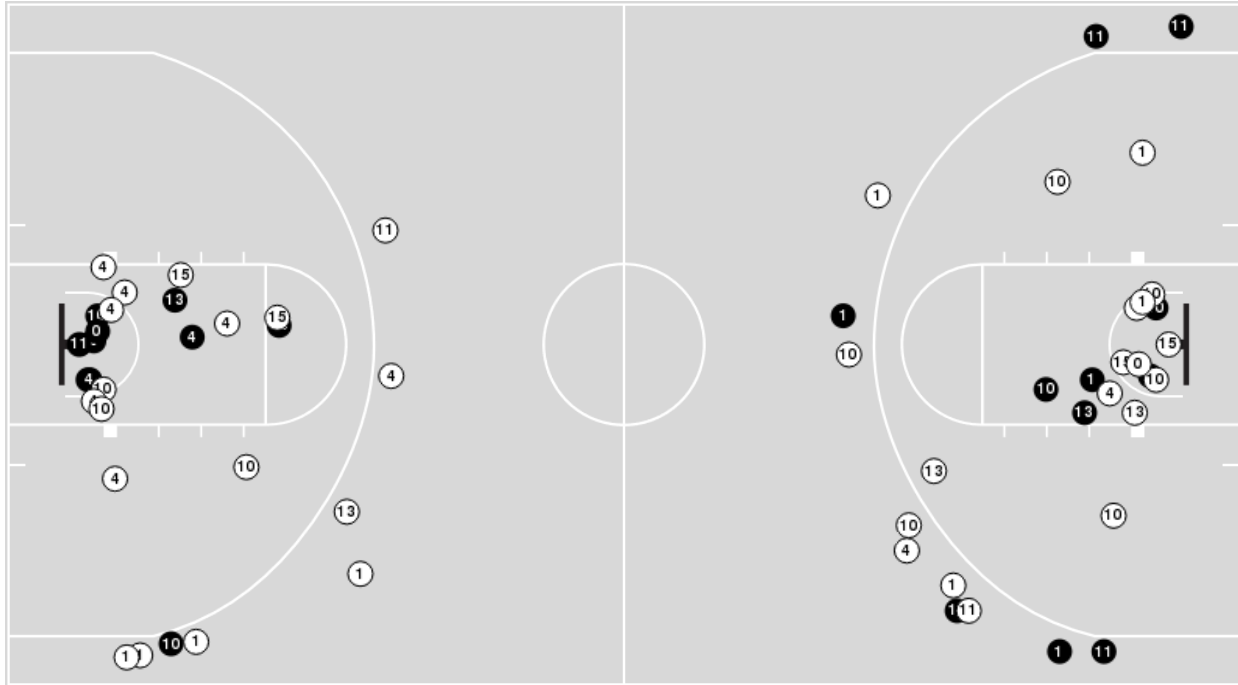

Baylor at Oklahoma

01/21/23 Lloyd Noble Center, Norman
2022-23 Men's Basketball

Game Time: 3:00 PM
Game Duration: 2:06
Attendance: 8,808

Officials: Gerry Pollard, Kelly Self, Jeb Hartness

Players => 0, 1, 2, 3, 4, 5, 10, 11, 12, 13, 15, 20, 23, 32, 33FG Types=>AllResults=>All

Baylor

All Field Goals