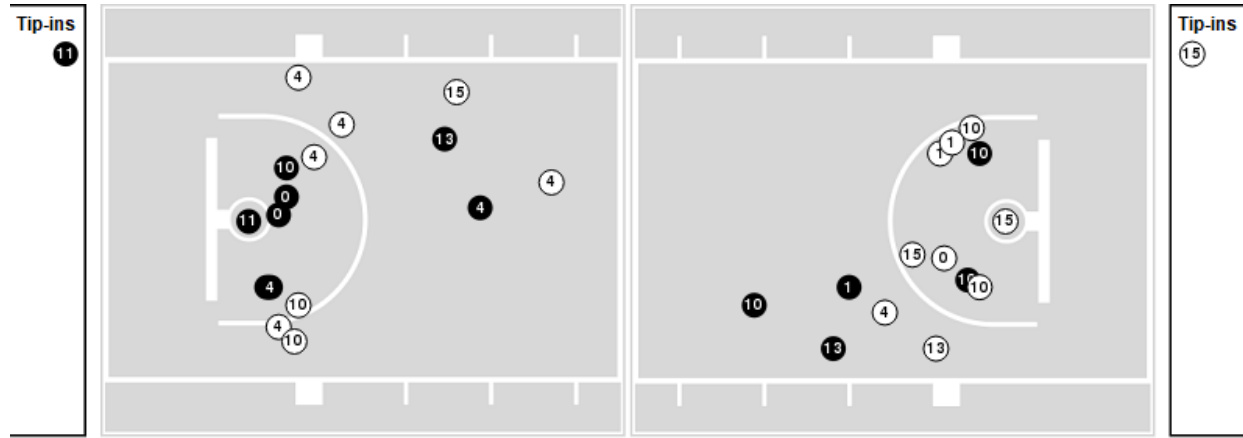

Blow Up Chart

● Made ○ Missed N - Player Number

Baylor	M/A	%
Field Goals	21/58	36
2 Points	14/38	37
3 Points	7/20	35
Free Throws	13/17	76

Baylor	M/A	%
Points in the Paint	26 (13 / 30)	43
Fast Break Points	0 (0/0)	0
Second Chance Points	30 (18/22)	82
Effective FG%	42