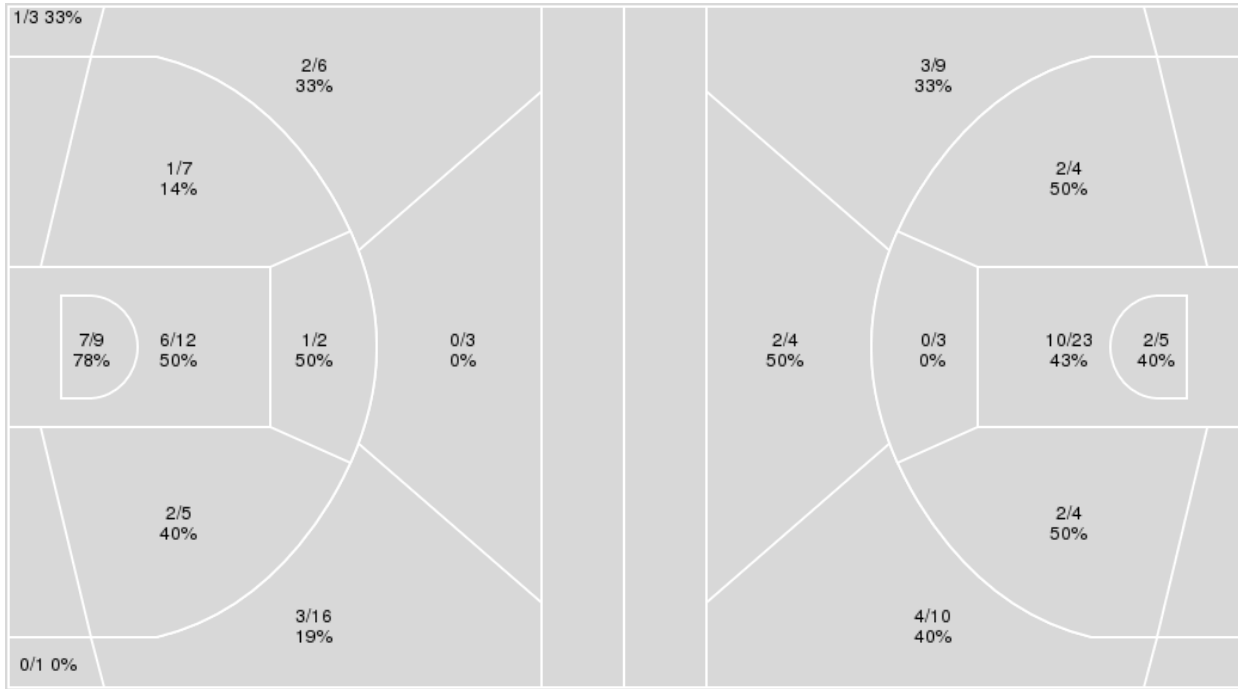

Oklahoma St. at Baylor

01/11/23 Ferrell Center, Waco
2022-23 Women's Basketball

Officials: Maggie Tieman, Natasha Camy, Bryan Enterline

{ Players => 4, 5, 10, 12, 20, 21, 22, 24, 25, 30, 33, 44, 51; } FG Types
=> All; Results => All;

{ Players => 1, 3, 4, 11, 12, 14, 15, 20, 21, 23, 24, 30, 34; } FG Types
=> All; Results => All;

Baylor

Oklahoma St.

Baylor	M/A	%
Field Goals	23/64	36
2 Points	17/35	49
3 Points	6/29	21
Free Throws	13/16	81

Oklahoma St.	M/A	%
Field Goals	25/62	40
2 Points	16/39	41
3 Points	9/23	39
Free Throws	11/16	69