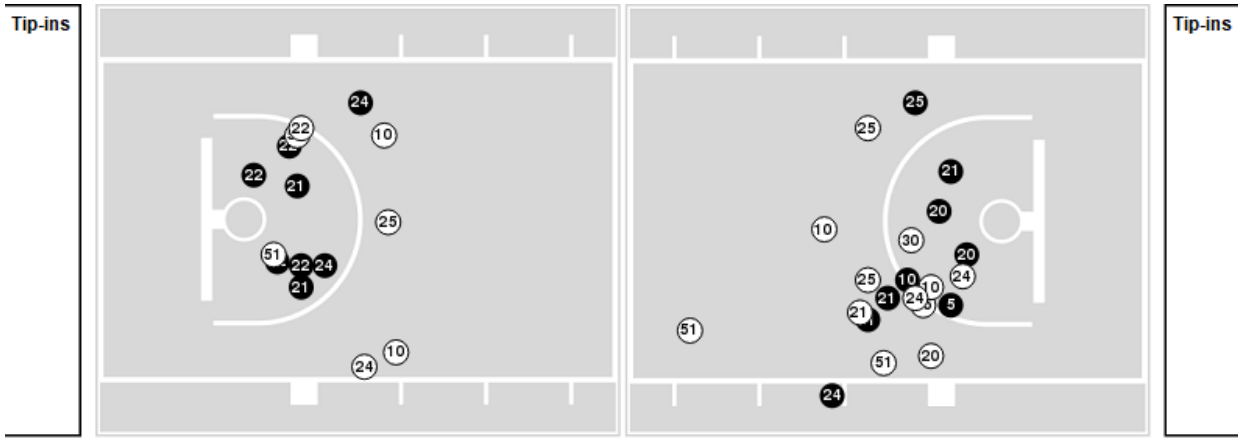

Blow Up Chart

● Made ○ Missed N - Player Number

Baylor	M/A	%
Field Goals	27/67	40
2 Points	20/42	48
3 Points	7/25	28
Free Throws	20/27	74

Baylor	M/A	%
Points in the Paint	32 (16 / 35)	46
Fast Break Points	17 (10/11)	91
Second Chance Points	12 (7/15)	47
Effective FG%	46