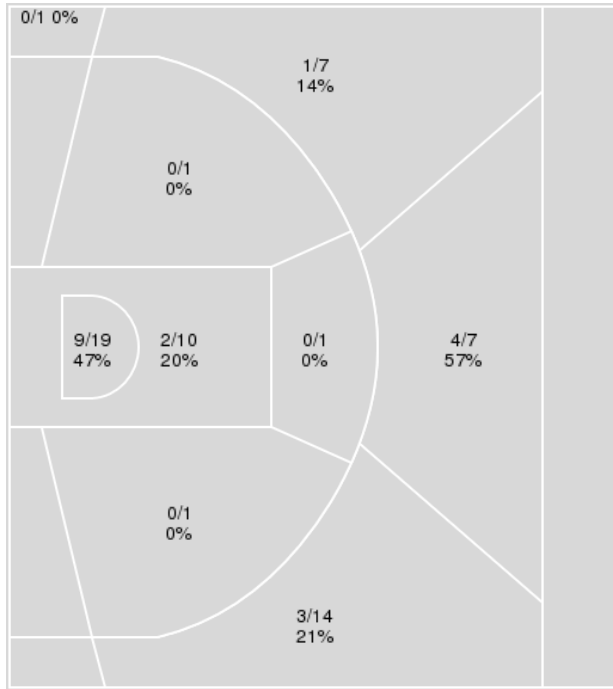

Baylor at Oklahoma

01/03/23 Lloyd Noble Center, Norman
2022-23 Women's Basketball

Game Time: 6:00 PM
Game Duration: 2:13
Attendance: 3,196

Officials: Michael McConnell, Jesse Dickerson, Maj Forsberg

{ Players => 0, 1, 2, 4, 5, 10, 11, 13, 20, 22, 23, 24, 25, 30, 33, 34; } FG Types => All; Results => All;

{ Players => 4, 5, 10, 12, 20, 21, 22, 24, 25, 30, 33, 44, 51; } FG Types => All; Results => All;

Oklahoma