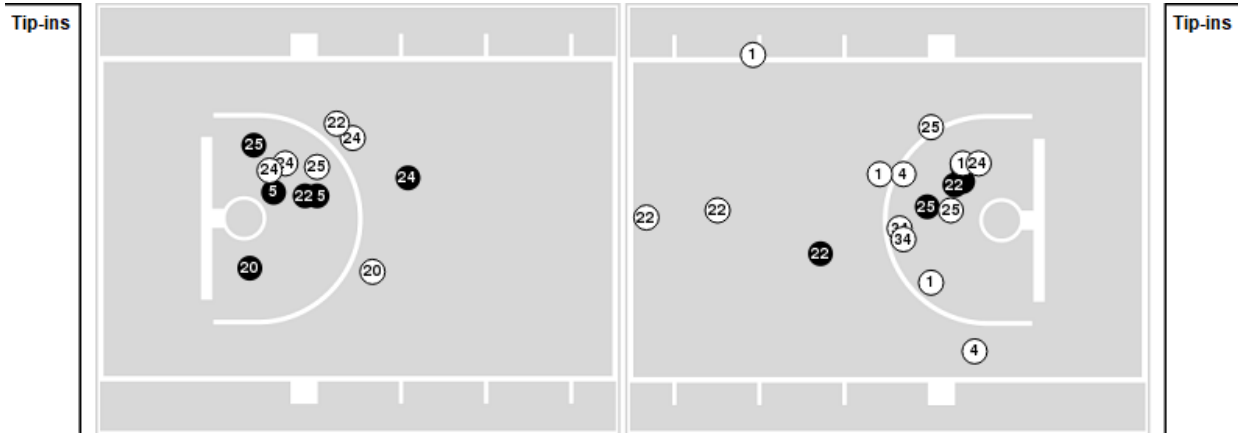

Blow Up Chart

● Made   ○ Missed   N - Player Number

Oklahoma	M/A	%
Field Goals	19/61	31
2 Points	11/32	34
3 Points	8/29	28
Free Throws	24/32	75

Oklahoma	M/A	%
Points in the Paint	22 (11 / 29)	38
Fast Break Points	19 (12/15)	80
Second Chance Points	10 (7/18)	39
Effective FG%	38