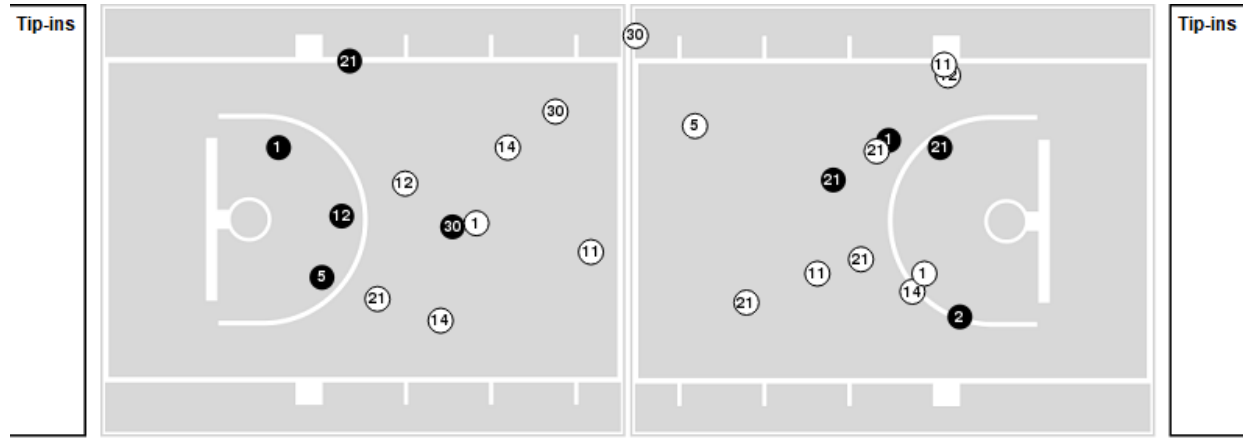

Blow Up Chart

● Made   ○ Missed   N - Player Number

TCU	M/A	%
Field Goals	15/49	31
2 Points	14/37	38
3 Points	1/12	8
Free Throws	11/12	92

TCU	M/A	%
Points in the Paint	16 (8 / 23)	35
Fast Break Points	7 (4/4)	100
Second Chance Points	10 (5/8)	63
Effective FG%	32