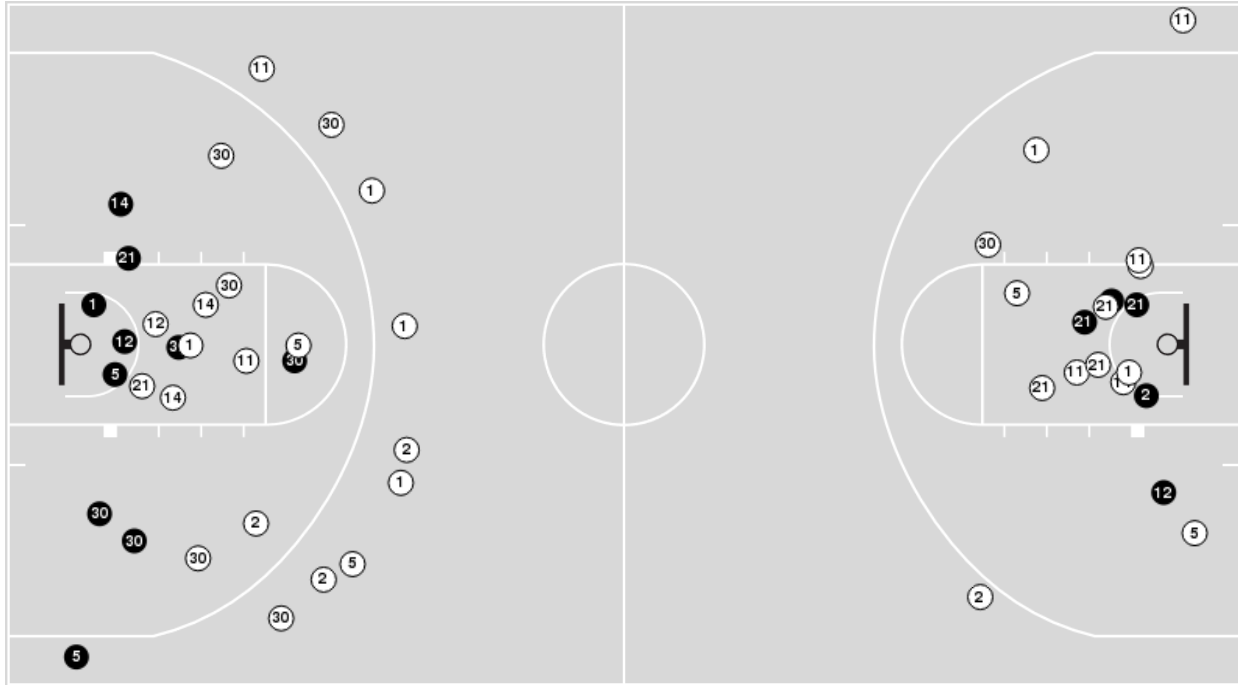

Officials: Brian Hall, Cameron Inouye, Brian Garland

Players => AllFG Types=>AllResults=>All
TCU

All Field Goals