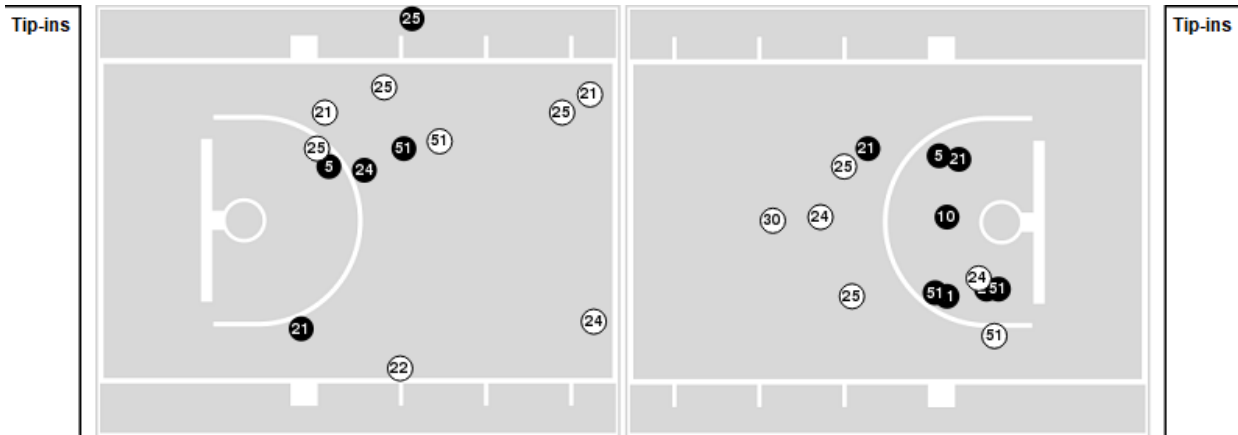

Blow Up Chart

● Made ○ Missed N - Player Number

Baylor	M/A	%
Field Goals	24/52	46
2 Points	14/31	45
3 Points	10/21	48
Free Throws	6/10	60

Baylor	M/A	%
Points in the Paint	26 (13 / 27)	48
Fast Break Points	8 (5/5)	100
Second Chance Points	9 (5/11)	45
Effective FG%	56