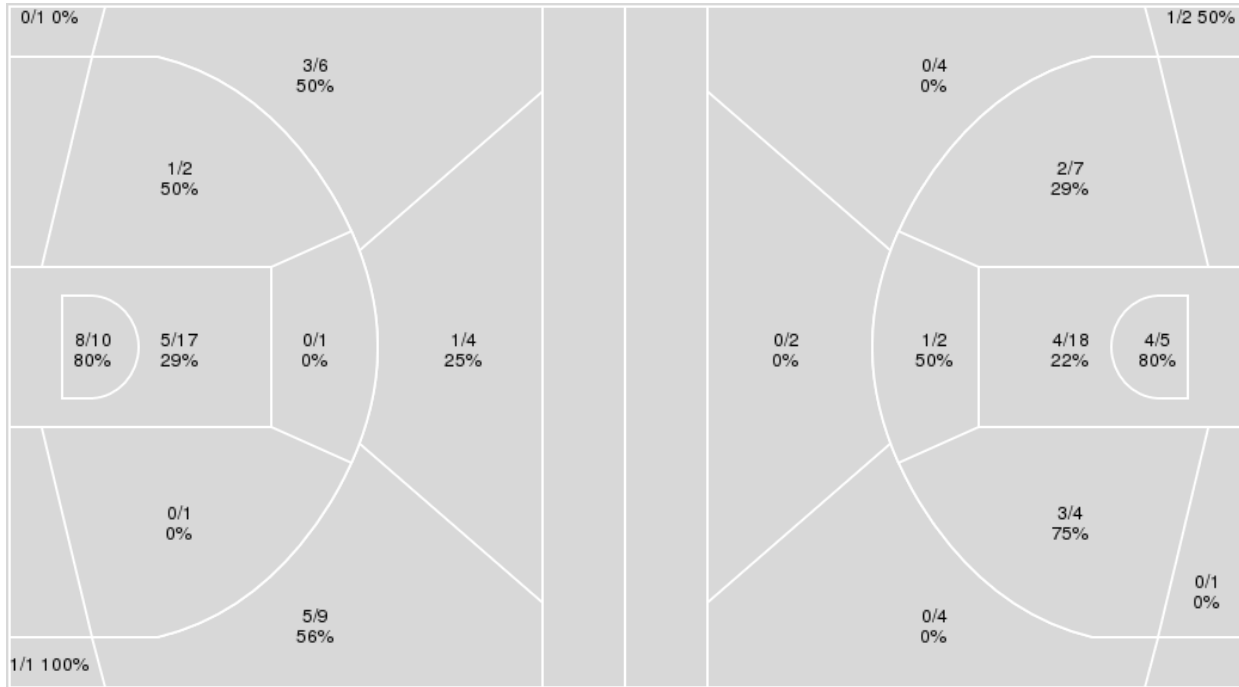

TCU at Baylor

12/31/22 Ferrell Center, Waco, Texas
2022-23 Women's Basketball

Game Time: 2:00 PM
Game Duration: 1:54
Attendance: 4,385

Officials: Brian Hall, Cameron Inouye, Brian Garland

{ Players => 4, 5, 10, 12, 20, 21, 22, 24, 25, 30, 33, 44, 51; } FG Types { Players => All; } FG Types => All; Results => All;
=> All; Results => All;

Baylor

TCU

Baylor	M/A	%
Field Goals	24/52	46
2 Points	14/31	45
3 Points	10/21	48
Free Throws	6/10	60

TCU	M/A	%
Field Goals	15/49	31
2 Points	14/37	38
3 Points	1/12	8
Free Throws	11/12	92