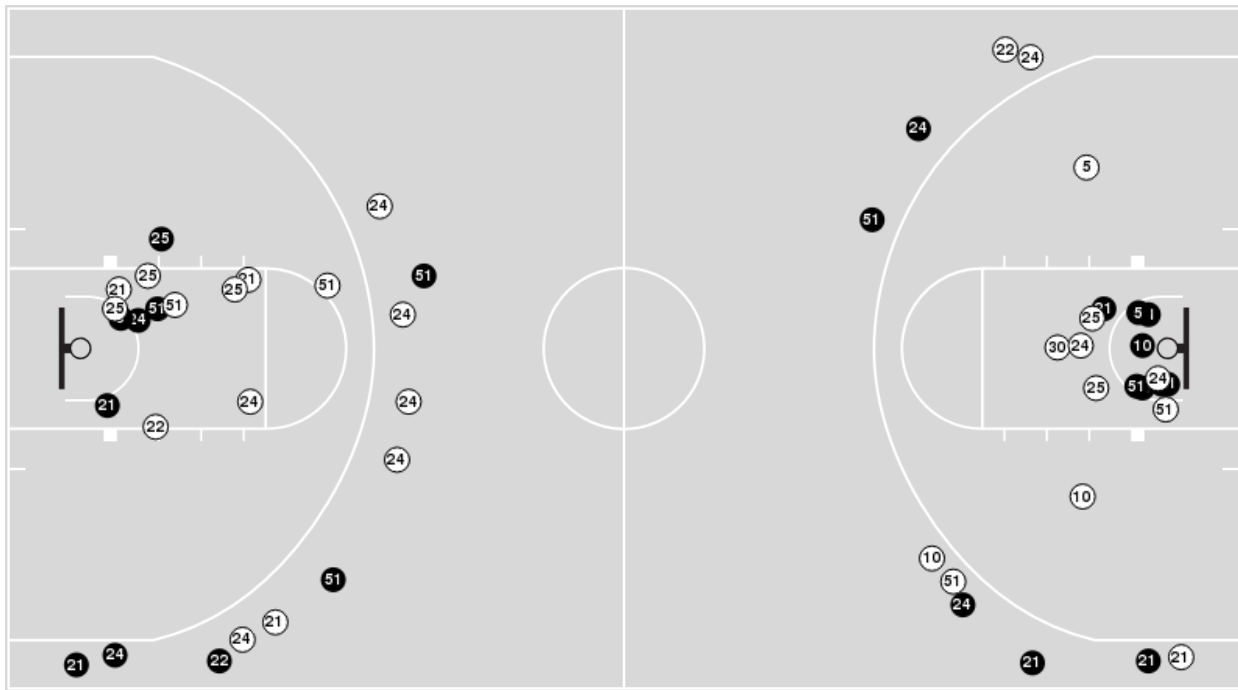

Players => 4, 5, 10, 12, 20, 21, 22, 24, 25, 30, 33, 44, 51 FG Types=>All Results=>All

Baylor

All Field Goals