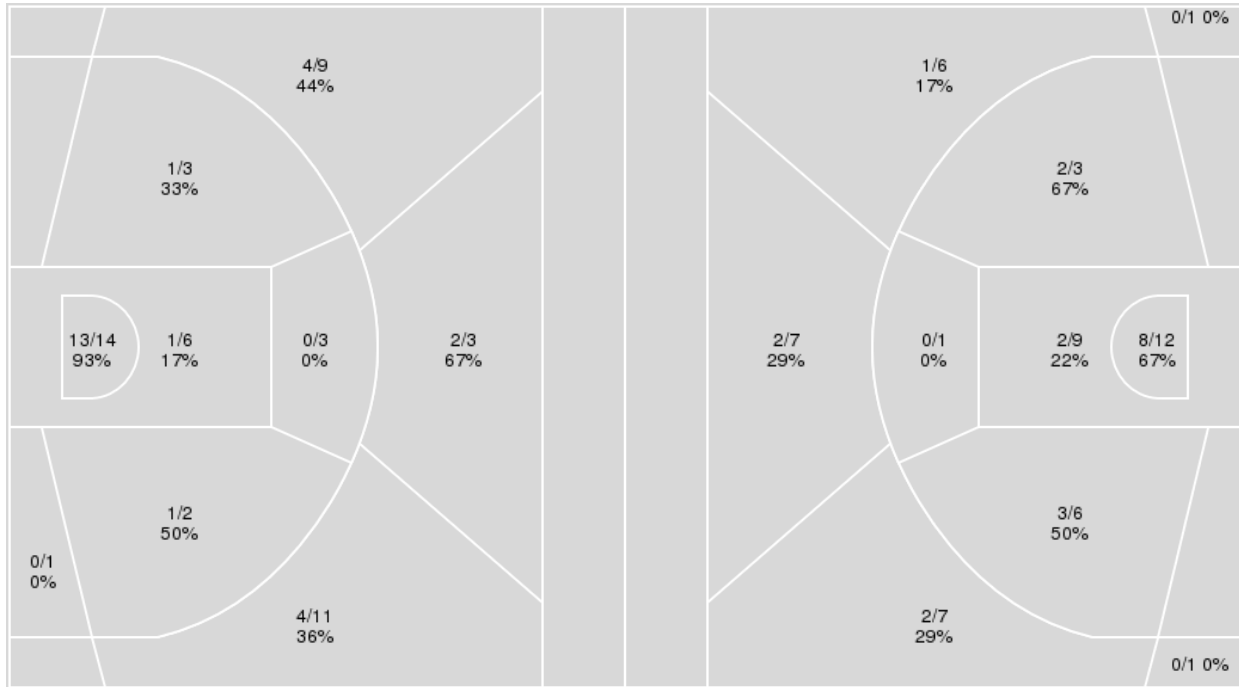

Officials: Ray Natili, Terry Oglesby, Amy Bonner

{ Players => 0, 1, 2, 3, 4, 5, 12, 13, 21, 22, 23, 24, 25; } FG Types => All; Results => All;

{ Players => 0, 1, 2, 3, 4, 5, 10, 11, 12, 13, 15, 20, 23, 32, 33; } FG Types => All; Results => All;

Iowa State

#12 Baylor

Iowa State	M/A	%
Field Goals	26/52	50
2 Points	16/29	55
3 Points	10/23	43
Free Throws	15/20	75

#12 Baylor	M/A	%
Field Goals	20/53	38
2 Points	15/31	48
3 Points	5/22	23
Free Throws	17/23	74