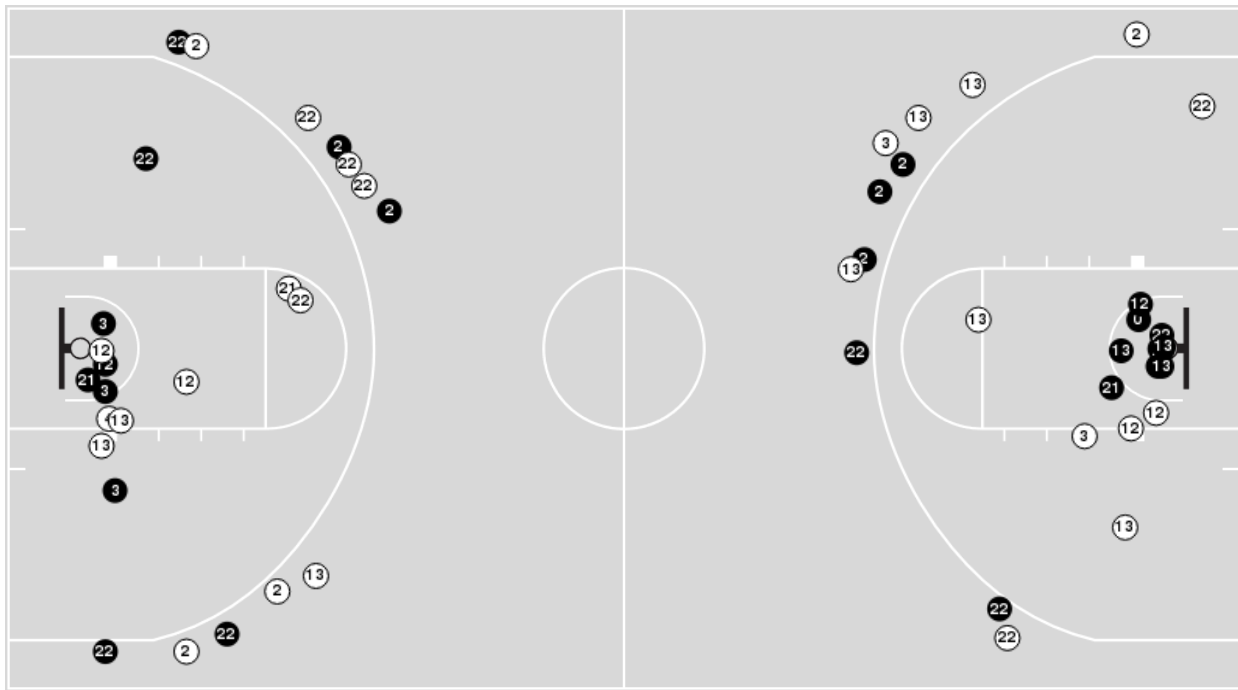

Officials: Ray Natili, Terry Oglesby, Amy Bonner

Players => 0, 1, 2, 3, 4, 5, 12, 13, 21, 22, 23, 24, 25FG Types=>AllResults=>All

Iowa State

All Field Goals