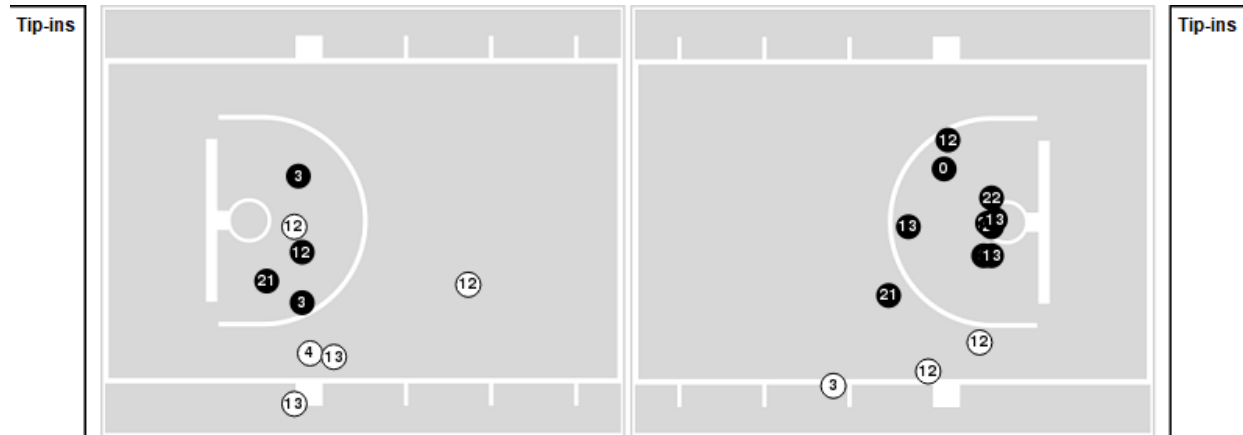

Blow Up Chart

● Made ○ Missed N - Player Number

Iowa State	M/A	%
Field Goals	26/52	50
2 Points	16/29	55
3 Points	10/23	43
Free Throws	15/20	75

Iowa State	M/A	%
Points in the Paint	28 (14 / 20)	70
Fast Break Points	5 (2/2)	100
Second Chance Points	13 (6/10)	60
Effective FG%	60