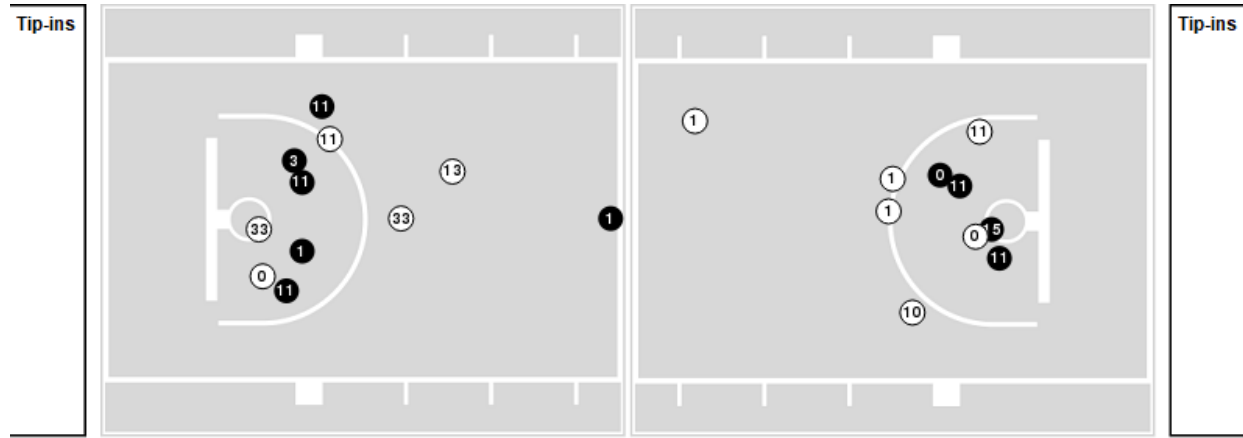

Blow Up Chart

● Made   ○ Missed   N - Player Number

#12 Baylor	M/A	%
Field Goals	20/53	38
2 Points	15/31	48
3 Points	5/22	23
Free Throws	17/23	74

#12 Baylor	M/A	%
Points in the Paint	20 (10 / 21)	48
Fast Break Points	2 (1/1)	100
Second Chance Points	17 (10/16)	63
Effective FG%	42