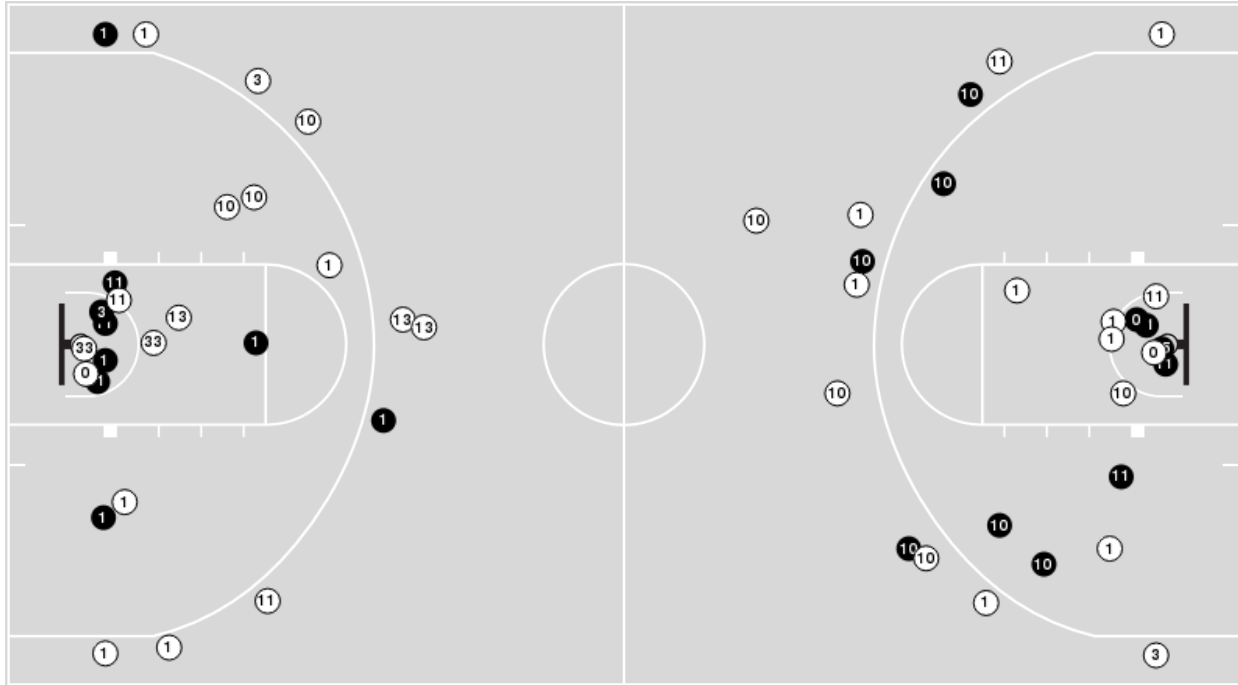

Officials: Ray Natili, Terry Oglesby, Amy Bonner

Players => 0, 1, 2, 3, 4, 5, 10, 11, 12, 13, 15, 20, 23, 32, 33FG Types=>AllResults=>All

#12 Baylor

All Field Goals