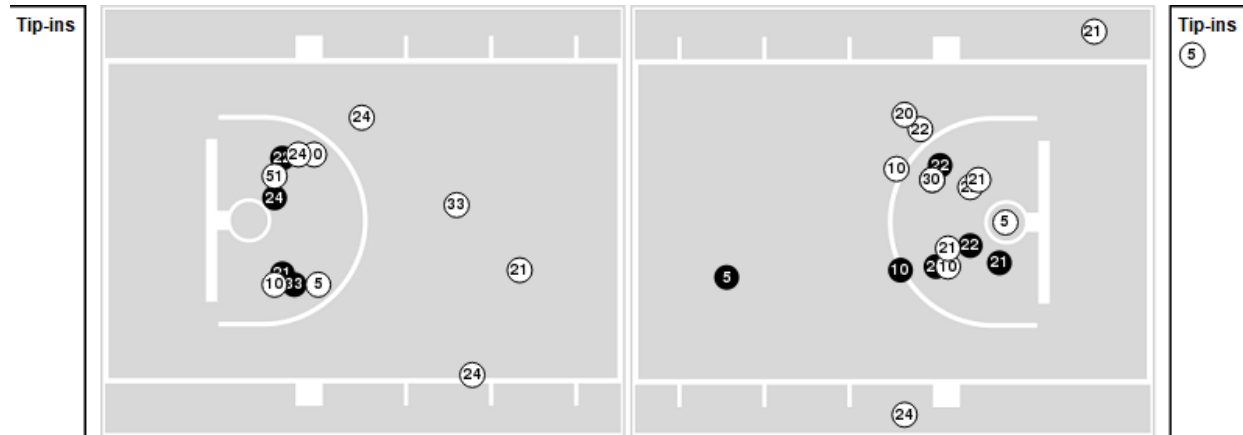

Blow Up Chart

● Made ○ Missed N - Player Number

Baylor	M/A	%
Field Goals	21/64	33
2 Points	15/41	37
3 Points	6/23	26
Free Throws	6/8	75

Baylor	M/A	%
Points in the Paint	20 (10 / 28)	36
Fast Break Points	5 (2/5)	40
Second Chance Points	10 (5/14)	36
Effective FG%	38