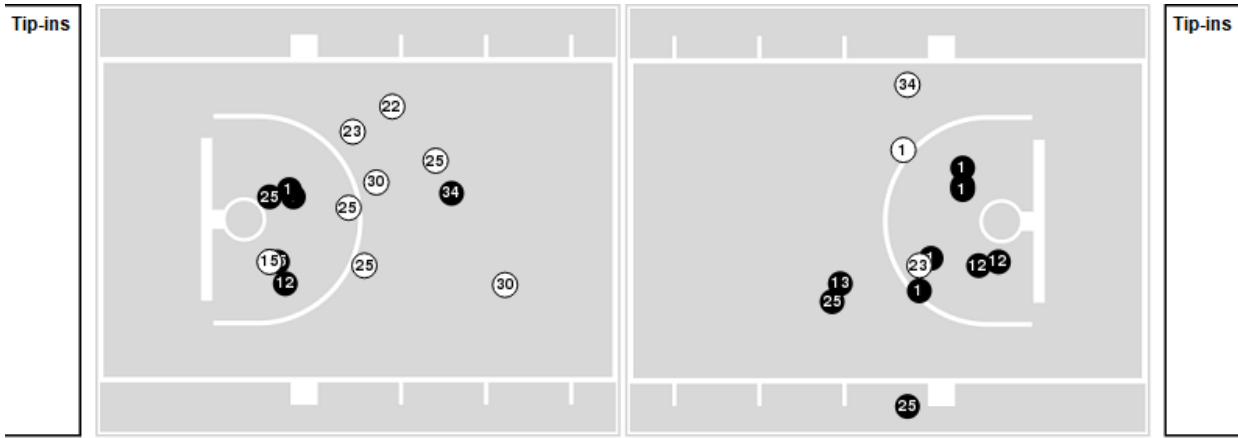

Officials: Lisa Jones, Tiffany Bird, Kim Hobbs

Players => 1, 4, 10, 12, 13, 15, 22, 23, 25, 30, 32, 34 FG Types=>All Results=>All

Arizona

All Field Goals

Blow Up Chart

● Made ○ Missed N - Player Number

Arizona	M/A	%
Field Goals	29/61	48
2 Points	21/45	47
3 Points	8/16	50
Free Throws	9/12	75