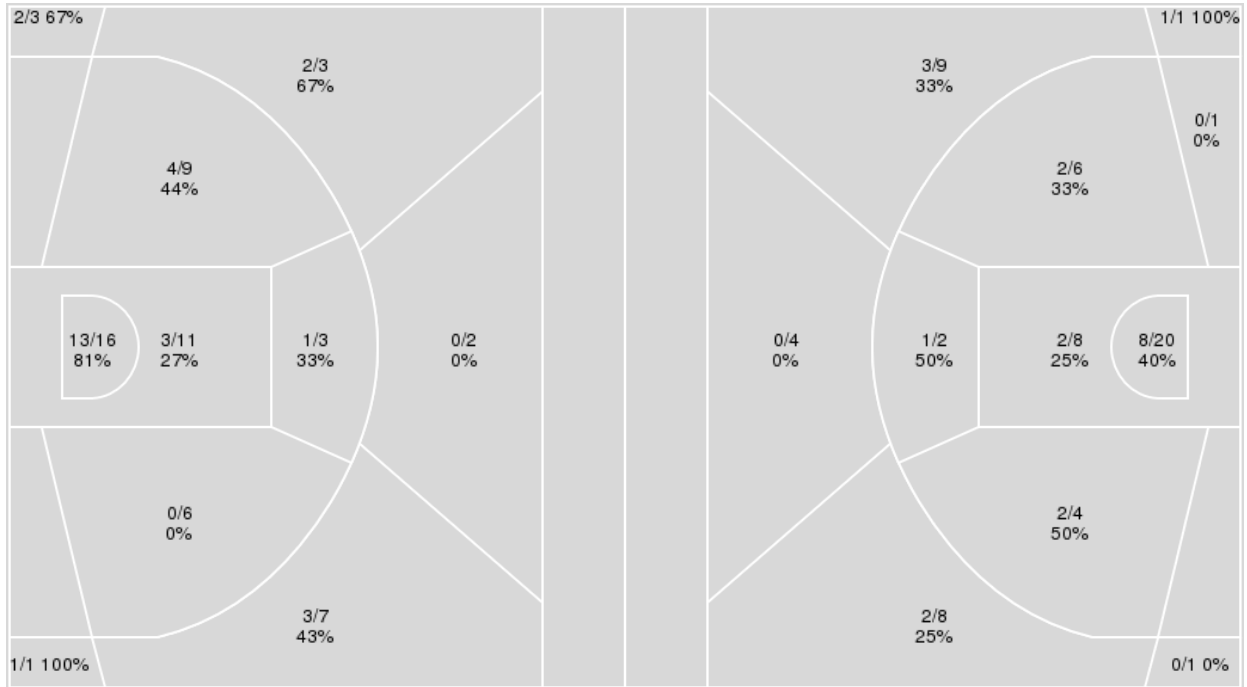

Officials: Lisa Jones, Tiffany Bird, Kim Hobbs

{ Players => 1, 4, 10, 12, 13, 15, 22, 23, 25, 30, 32, 34; } FG Types => All; Results => All;

{ Players => 4, 5, 10, 12, 20, 21, 22, 24, 25, 30, 33, 44, 51; } FG Types => All; Results => All;

Arizona

Baylor

Arizona	M/A	%
Field Goals	29/61	48
2 Points	21/45	47
3 Points	8/16	50
Free Throws	9/12	75

Baylor	M/A	%
Field Goals	21/64	33
2 Points	15/41	37
3 Points	6/23	26
Free Throws	6/8	75