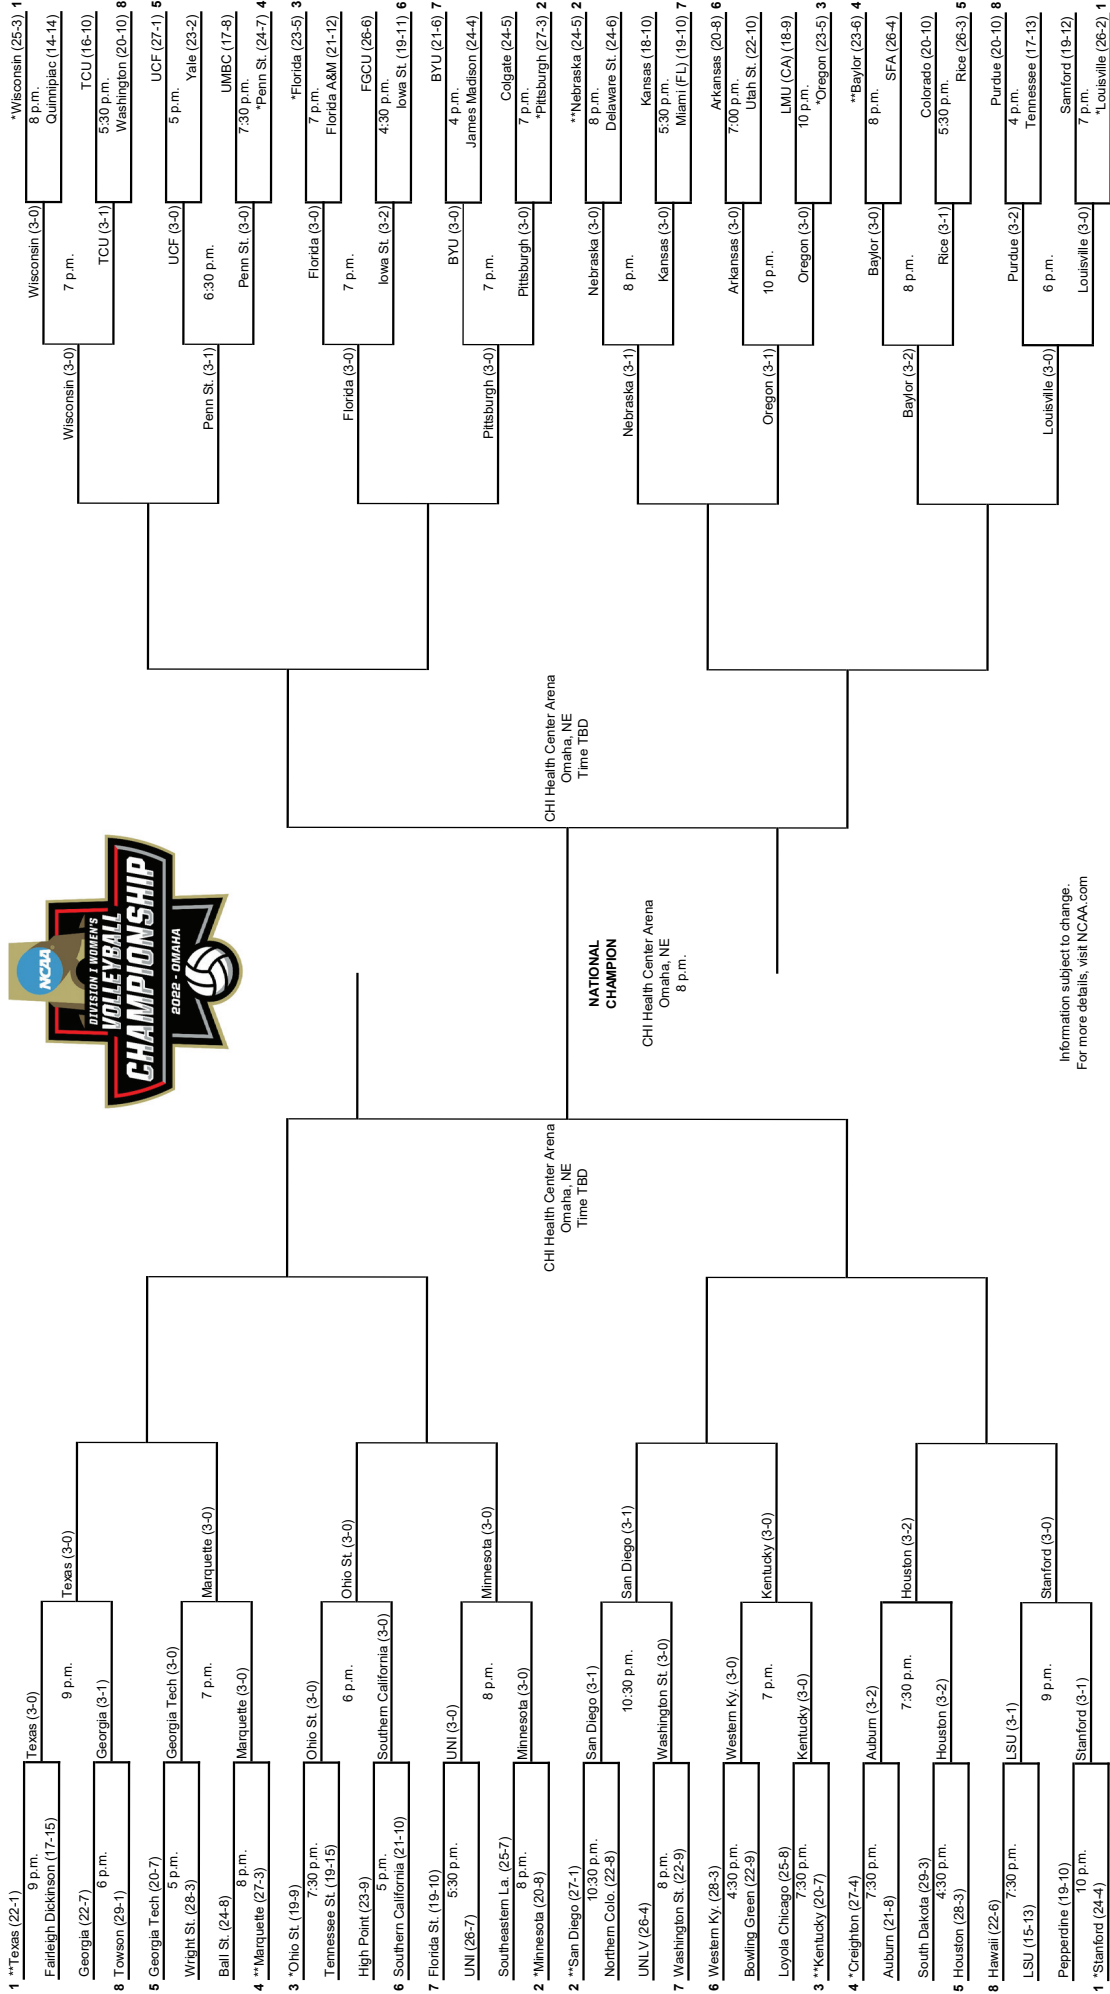

2022 NCAA Division I Women's Volleyball Championship

First/Second Rounds December 1-2 or 2-3   **Regionals** December 8 and 10   **Semifinals** December 15   **Championship** December 17   **Regionals** December 8 and 10   **First/Second Rounds** December 1-2 or 2-3

Information subject to change.
For more details, visit NCAA.com