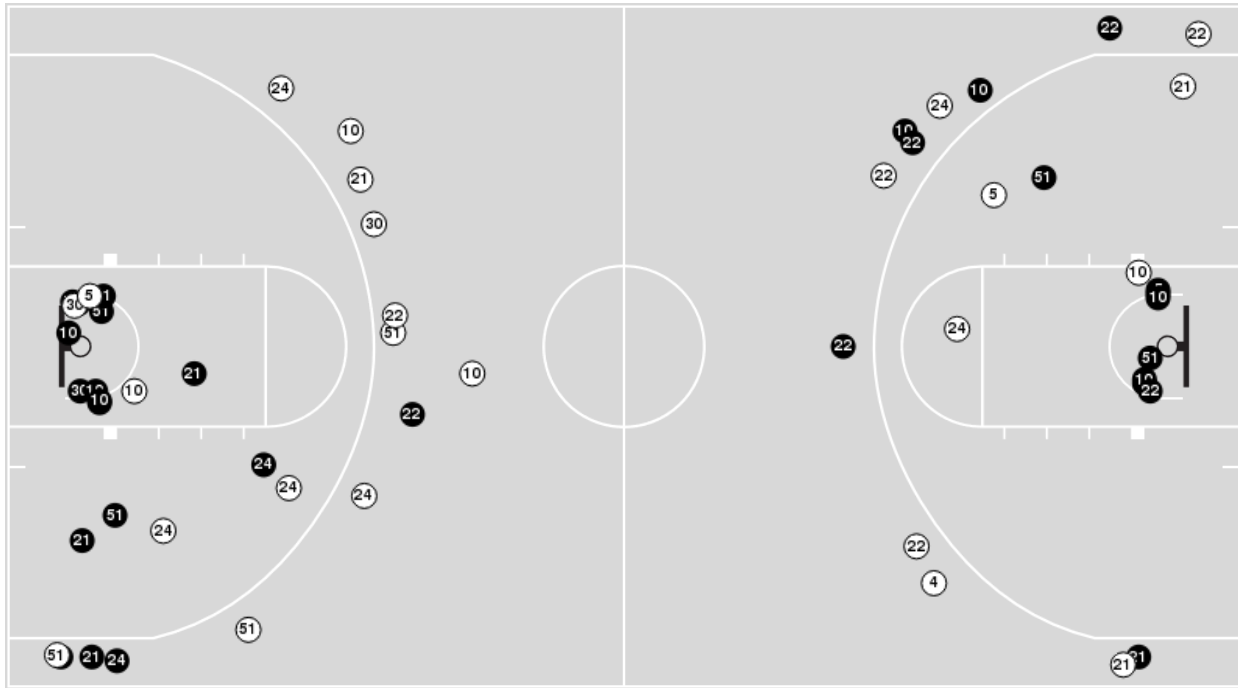

Officials: Kevin Pethtel, Angie Enlund, Ify Seales

Players => 4, 5, 10, 12, 20, 21, 22, 24, 25, 30, 33, 44, 51 FG Types=>All Results=>All

Baylor

All Field Goals