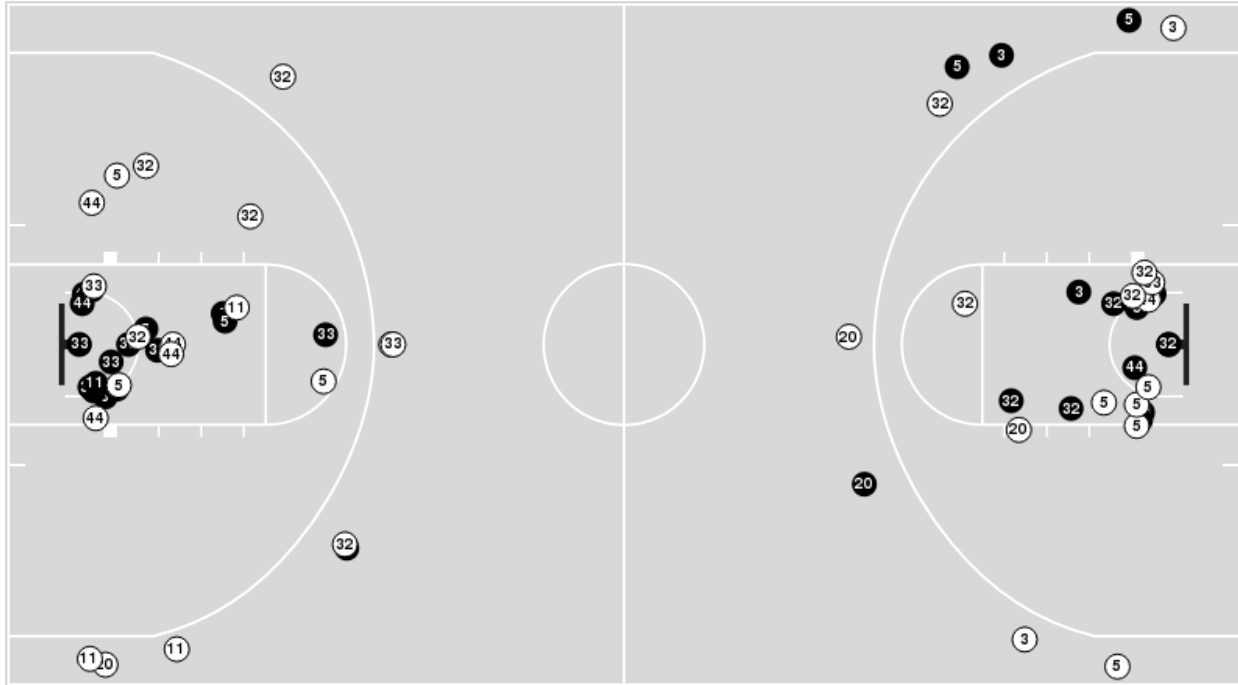

Players => 3, 5, 10, 11, 12, 13, 20, 22, 24, 25, 30, 32, 33, 34, 44 FG Types=>All Results=>All

Michigan

All Field Goals