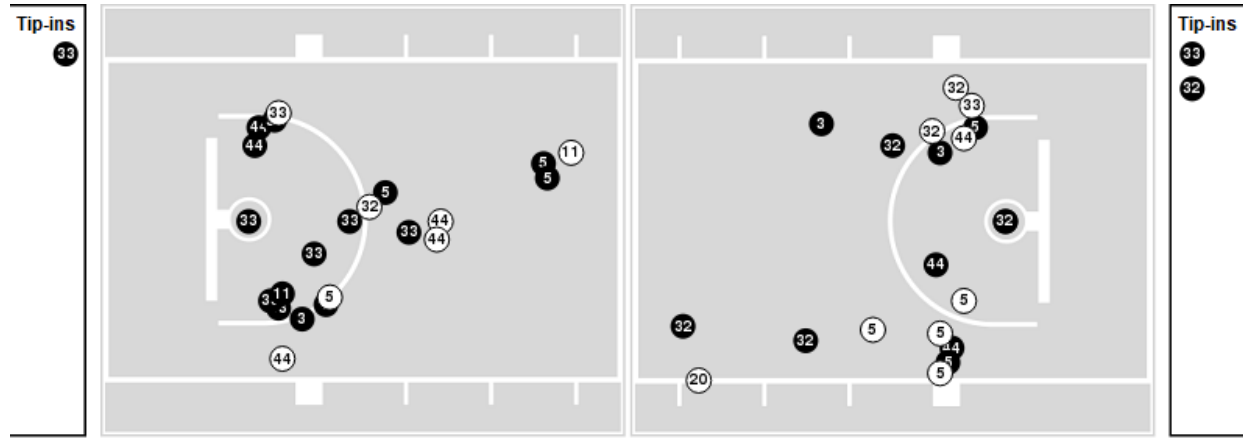

Blow Up Chart

● Made ○ Missed N - Player Number

Michigan	M/A	%
Field Goals	32/66	48
2 Points	27/49	55
3 Points	5/17	29
Free Throws	15/23	65

Michigan	M/A	%
Points in the Paint	52 (26 / 40)	65
Fast Break Points	2 (1/1)	100
Second Chance Points	22 (11/14)	79
Effective FG%	52