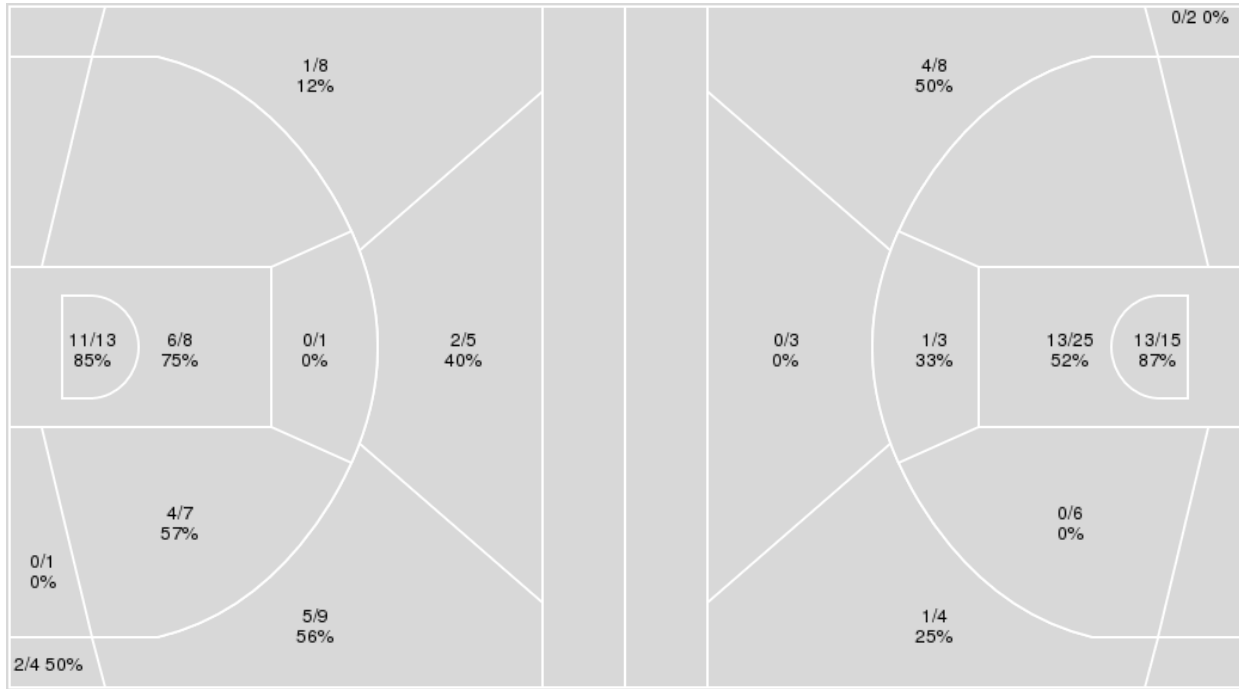

Officials: Kevin Pethel, Angie Enlund, Ify Seales

{ Players => 4, 5, 10, 12, 20, 21, 22, 24, 25, 30, 33, 44, 51; } FG Types => All; Results => All;

{ Players => 3, 5, 10, 11, 12, 13, 20, 22, 24, 25, 30, 32, 33, 34, 44; } FG Types => All; Results => All;

Baylor

Michigan

Baylor	M/A	%
Field Goals	31/56	55
2 Points	21/30	70
3 Points	10/26	38
Free Throws	3/7	43

Michigan	M/A	%
Field Goals	32/66	48
2 Points	27/49	55
3 Points	5/17	29
Free Throws	15/23	65