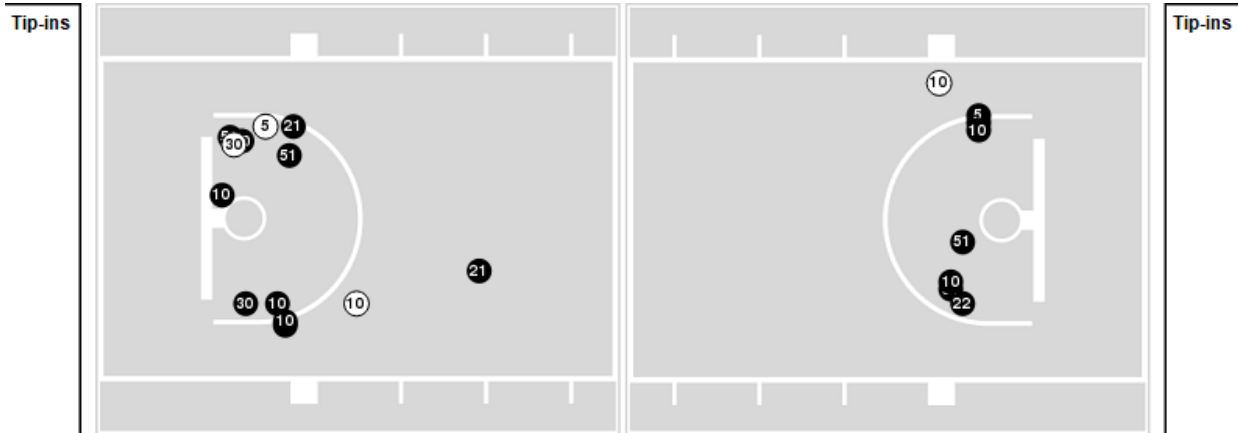

**Officials:** Kevin Pethtel, Angie Enlund, Ify Seales

Players => 4, 5, 10, 12, 20, 21, 22, 24, 25, 30, 33, 44, 51 FG Types=>All Results=>All

**Baylor**

**All Field Goals**

**Blow Up Chart**

● Made ○ Missed N - Player Number