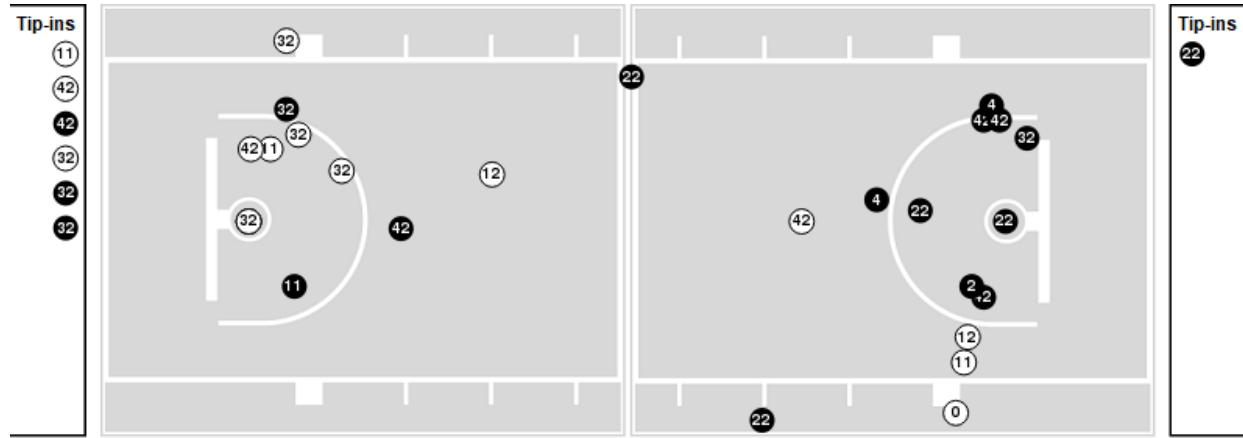

Blow Up Chart

● Made ○ Missed N - Player Number

Saint Louis	M/A	%
Field Goals	22/67	33
2 Points	19/42	45
3 Points	3/25	12
Free Throws	11/15	73

Saint Louis	M/A	%
Points in the Paint	32 (16 / 27)	59
Fast Break Points	1 (1/2)	50
Second Chance Points	15 (8/14)	57
Effective FG%	35