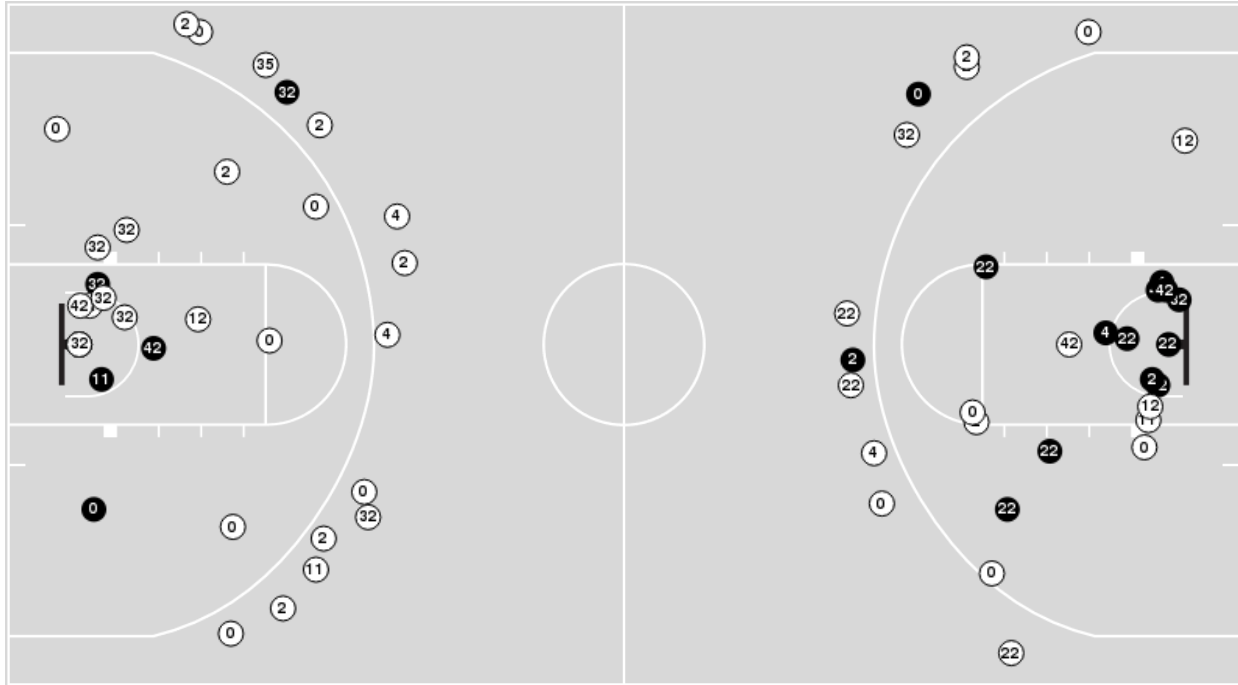

Saint Louis at Baylor

11/25/22 Hertz Arena, Estero
Gulf Coast Showcase - Game 1

Officials: Saif Esho, Ify Seales, Tiffany Bridges

Players => 00, 1, 2, 3, 4, 10, 11, 12, 15, 21, 22, 24, 32, 34, 35, 42FG Types=>AllResults=>All

Saint Louis

All Field Goals