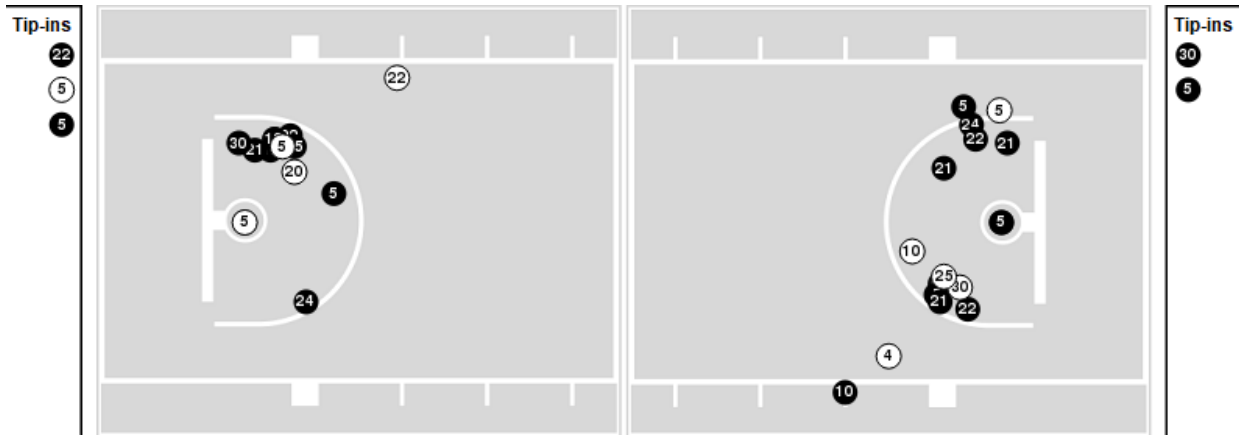

Blow Up Chart

● Made ○ Missed N - Player Number

Baylor	M/A	%
Field Goals	36/73	49
2 Points	27/43	63
3 Points	9/30	30
Free Throws	11/16	69

Baylor	M/A	%
Points in the Paint	46 (23 / 32)	72
Fast Break Points	25 (11/11)	100
Second Chance Points	24 (13/20)	65
Effective FG%	55