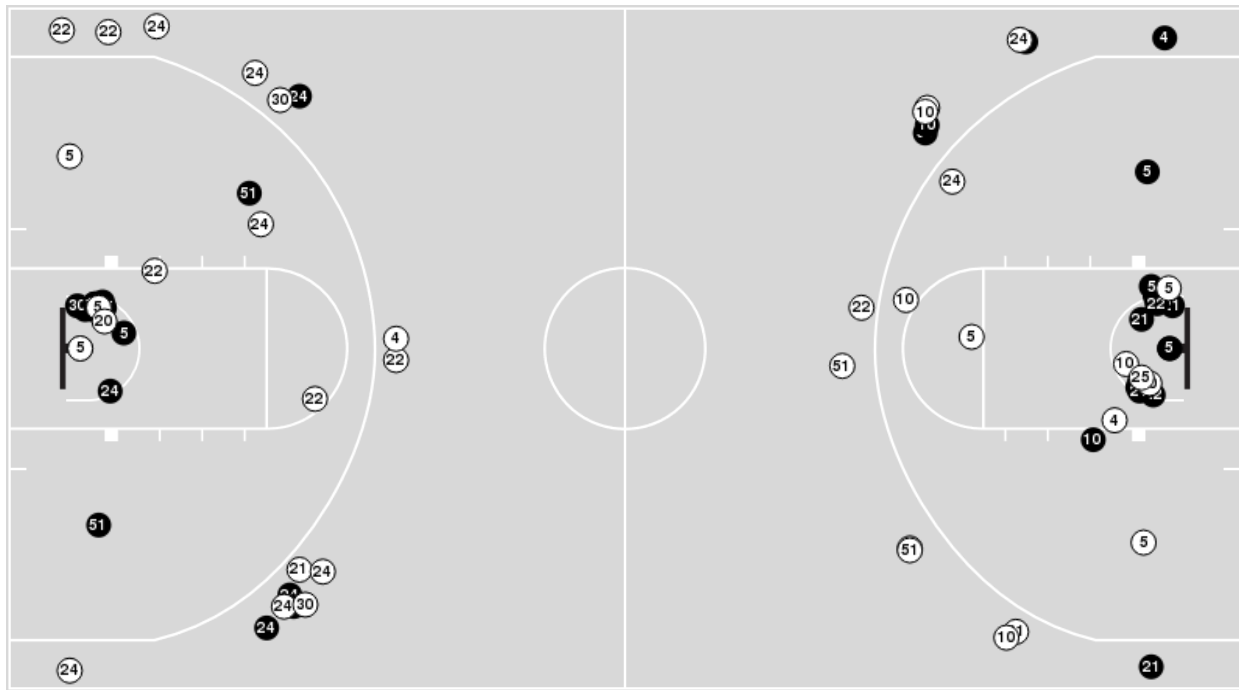

Saint Louis at Baylor

11/25/22 Hertz Arena, Estero
Gulf Coast Showcase - Game 1

Officials: Saif Esho, Ify Seales, Tiffany Bridges

Players => 4, 5, 10, 12, 20, 21, 22, 24, 25, 30, 33, 44, 51 FG Types=>All Results=>All

Baylor

All Field Goals