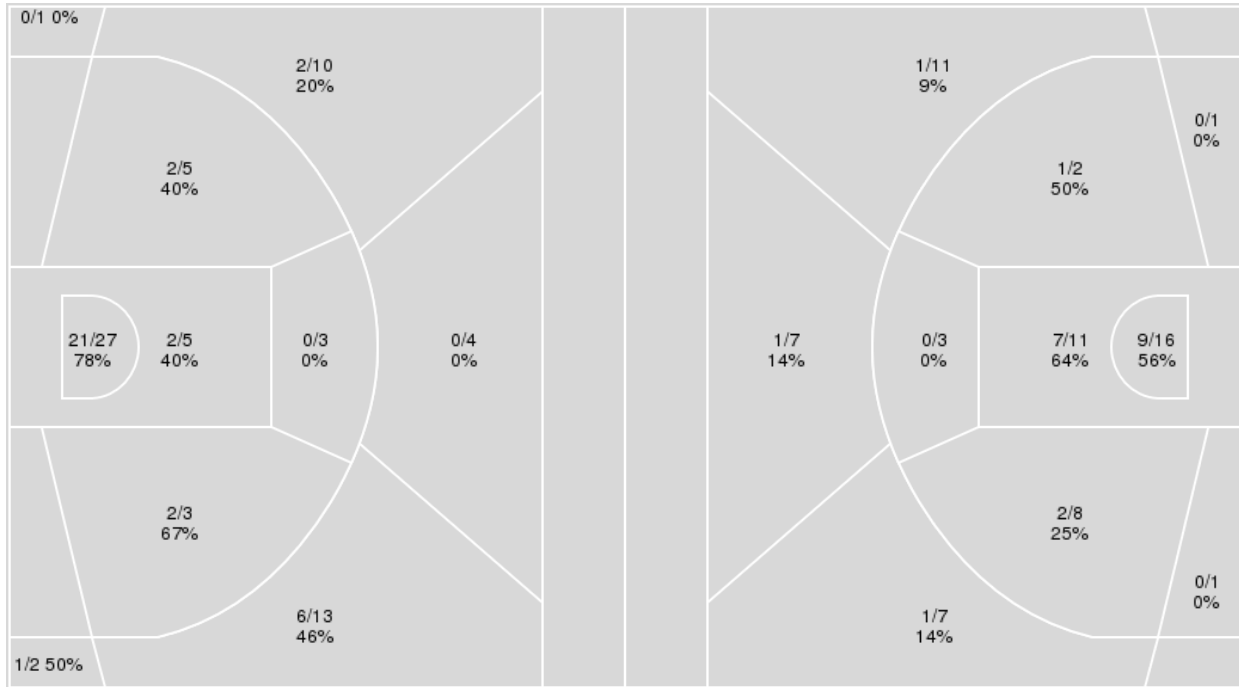

Saint Louis at Baylor

11/25/22 Hertz Arena, Estero
Gulf Coast Showcase - Game 1

Officials: Saif Esho, Ify Seales, Tiffany Bridges

{ Players => 4, 5, 10, 12, 20, 21, 22, 24, 25, 30, 33, 44, 51; } FG Types => All; Results => All;

{ Players => 00, 1, 2, 3, 4, 10, 11, 12, 15, 21, 22, 24, 32, 34, 35, 42; } FG Types => All; Results => All;

Baylor

Saint Louis

Baylor	M/A	%
Field Goals	36/73	49
2 Points	27/43	63
3 Points	9/30	30
Free Throws	11/16	69

Saint Louis	M/A	%
Field Goals	22/67	33
2 Points	19/42	45
3 Points	3/25	12
Free Throws	11/15	73