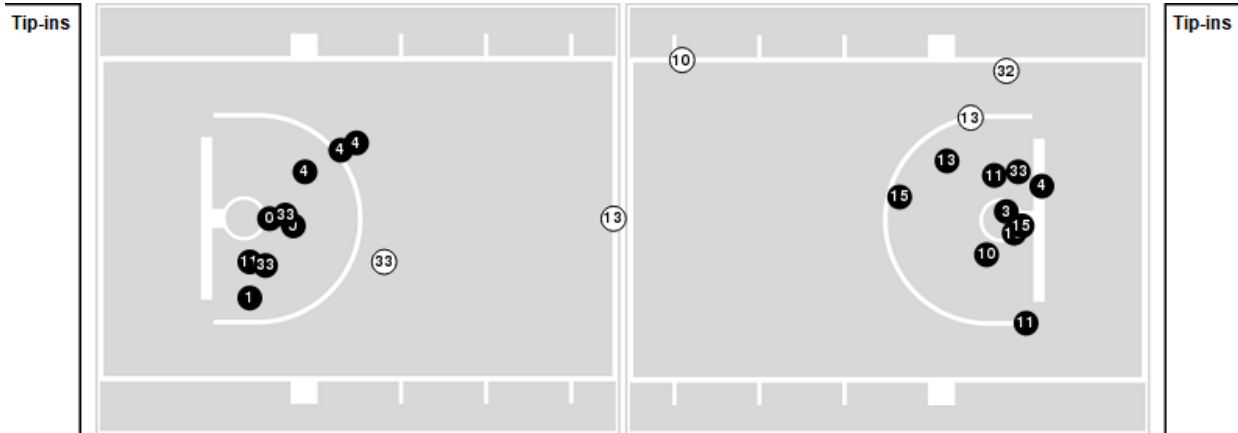

Blow Up Chart

● Made   ○ Missed   N - Player Number

Baylor	M/A	%
Field Goals	34/60	57
2 Points	22/30	73
3 Points	12/30	40
Free Throws	9/17	53

Baylor	M/A	%
Points in the Paint	38 (19 / 23)	83
Fast Break Points	21 (11/14)	79
Second Chance Points	12 (7/14)	50
Effective FG%	67