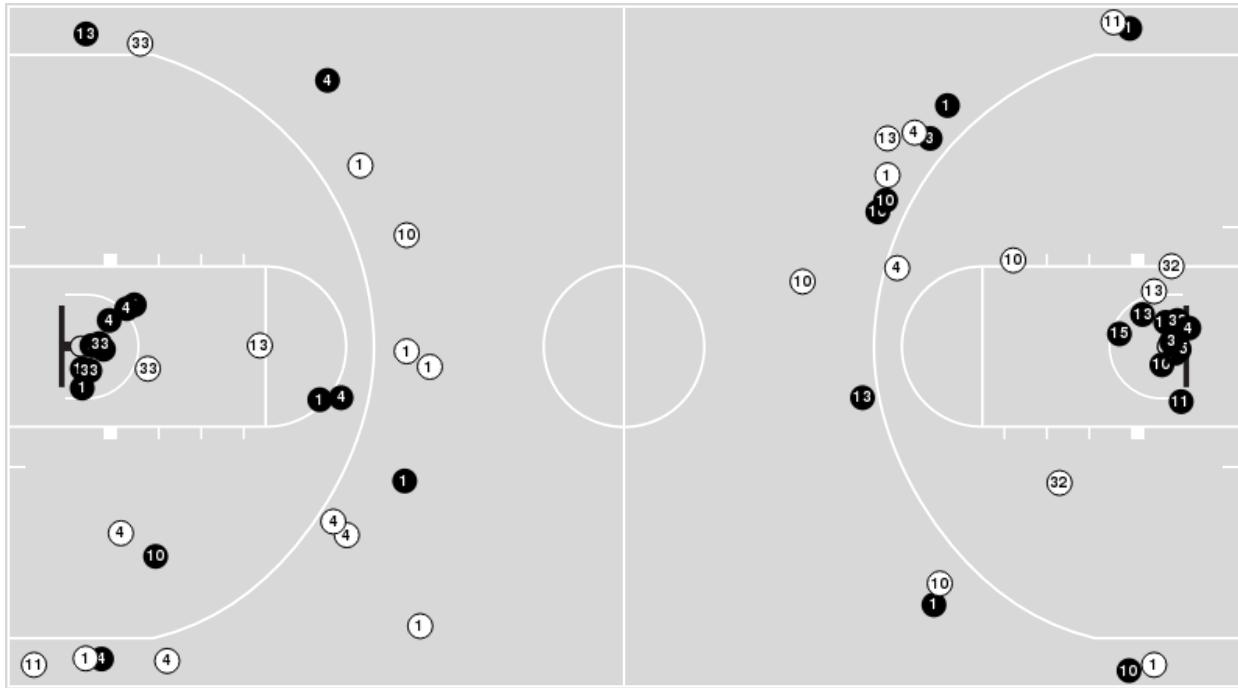

Officials: Kelly Self, Ron Groover, Craig Murley

Players => AllFG Types=>AllResults=>All

Baylor

All Field Goals