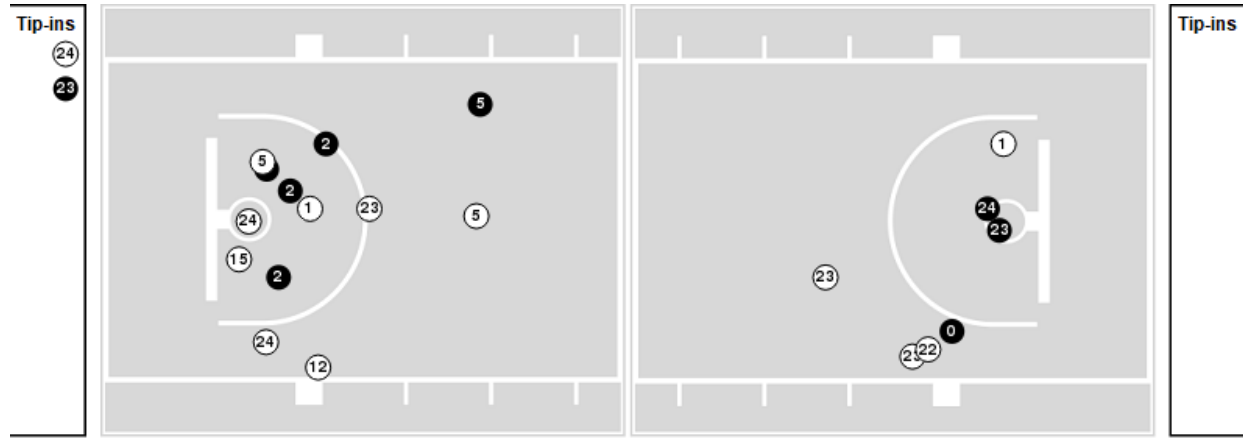

Blow Up Chart

● Made ○ Missed N - Player Number

McNeese State	M/A	%
Field Goals	20/52	38
2 Points	11/31	35
3 Points	9/21	43
Free Throws	11/16	69

McNeese State	M/A	%
Points in the Paint	18 (9 / 22)	41
Fast Break Points	9 (5/5)	100
Second Chance Points	6 (3/11)	27
Effective FG%	47