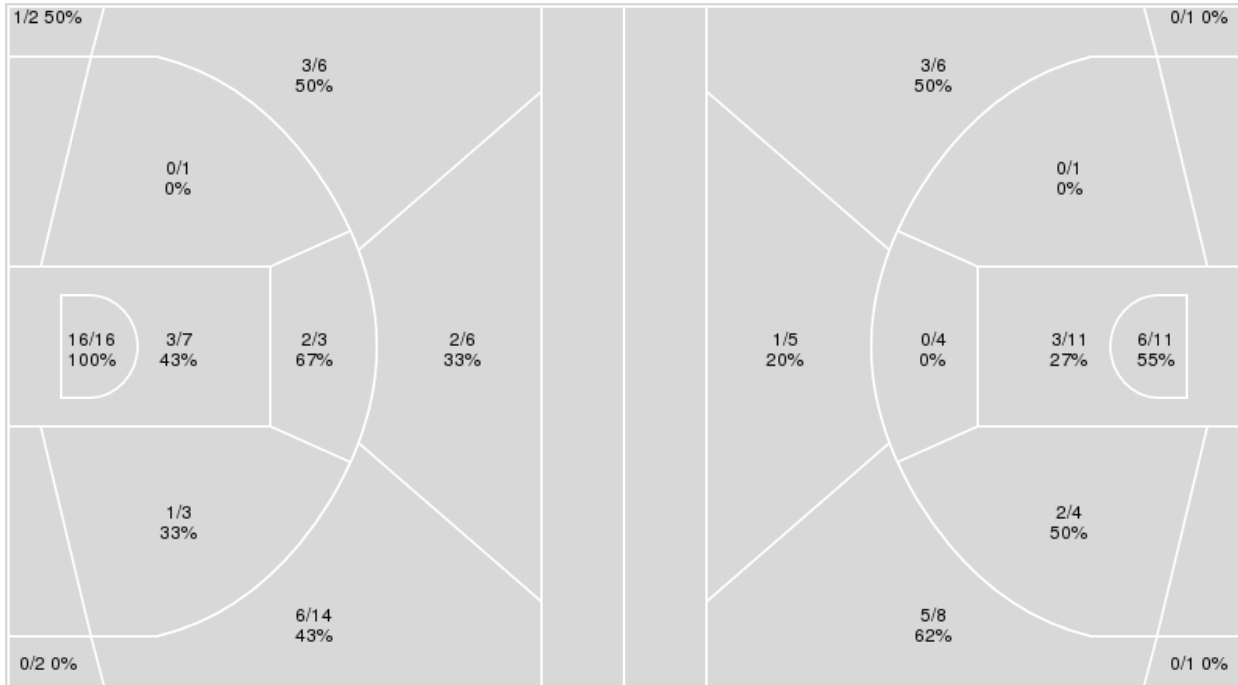

McNeese State at Baylor

11/23/22 Ferrell Center, Waco
2022-23 Men's Basketball

Officials: Kelly Self, Ron Groover, Craig Murley

{ Players => All; } FG Types => All; Results => All;

{ Players => All; } FG Types => All; Results => All;

Baylor

McNeese State

Baylor	M/A	%
Field Goals	34/60	57
2 Points	22/30	73
3 Points	12/30	40
Free Throws	9/17	53

McNeese State	M/A	%
Field Goals	20/52	38
2 Points	11/31	35
3 Points	9/21	43
Free Throws	11/16	69