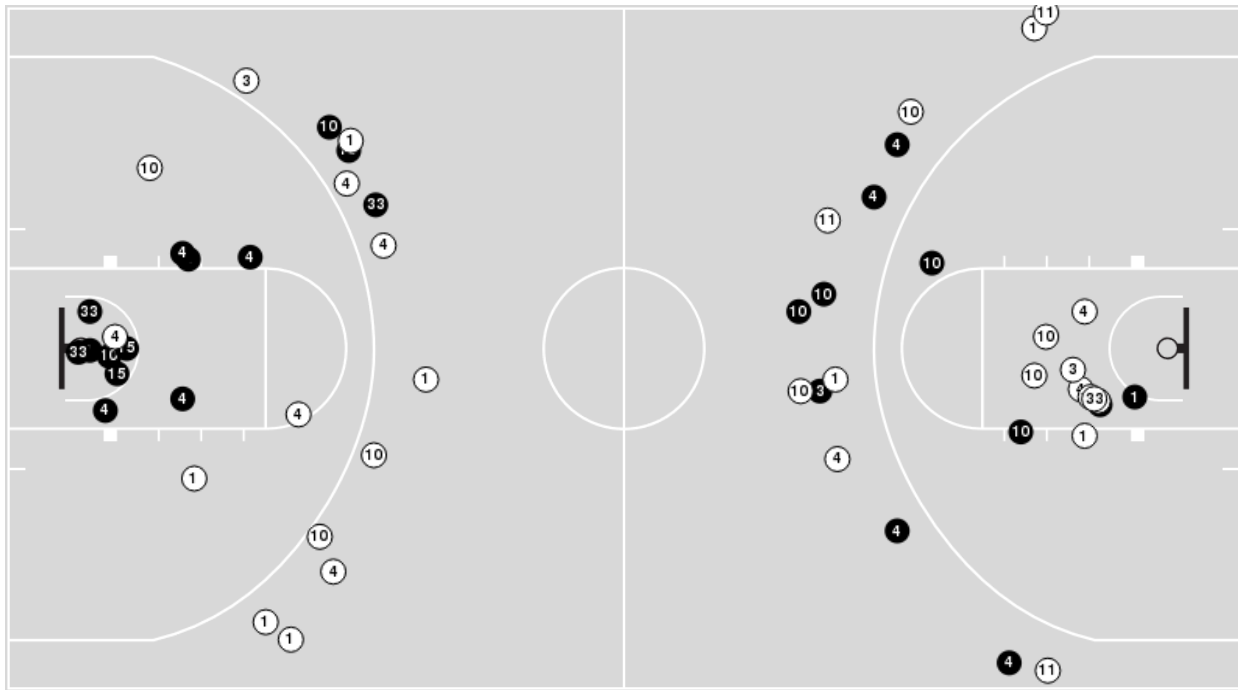

Players => AllFG Types=>AllResults=>All

Baylor

All Field Goals