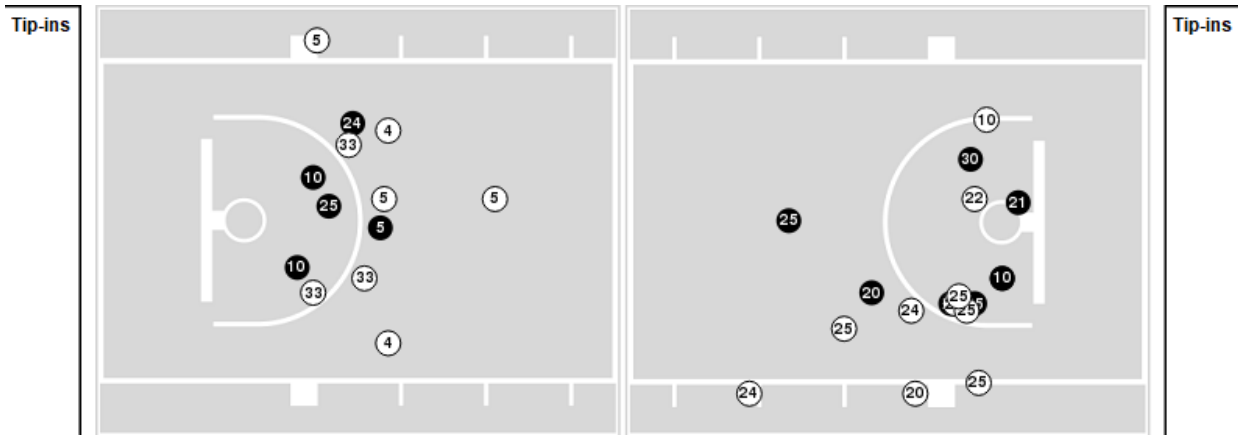

Blow Up Chart

● Made ○ Missed N - Player Number

Baylor	M/A	%
Field Goals	22/68	32
2 Points	15/43	35
3 Points	7/25	28
Free Throws	7/12	58

Baylor	M/A	%
Points in the Paint	28 (14 / 28)	50
Fast Break Points	11 (7/11)	64
Second Chance Points	16 (8/16)	50
Effective FG%	38