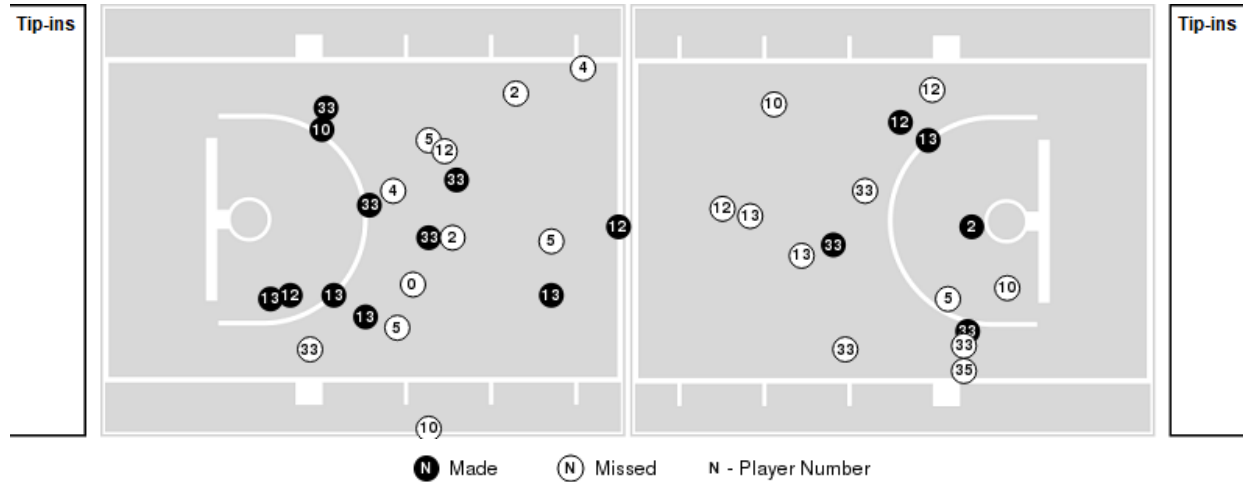

Blow Up Chart

SMU	M/A	%
Field Goals	23/65	35
2 Points	19/46	41
3 Points	4/19	21
Free Throws	5/7	71

SMU	M/A	%
Points in the Paint	32 (16 / 36)	44
Fast Break Points	11 (6/6)	100
Second Chance Points	8 (4/8)	50
Effective FG%	38