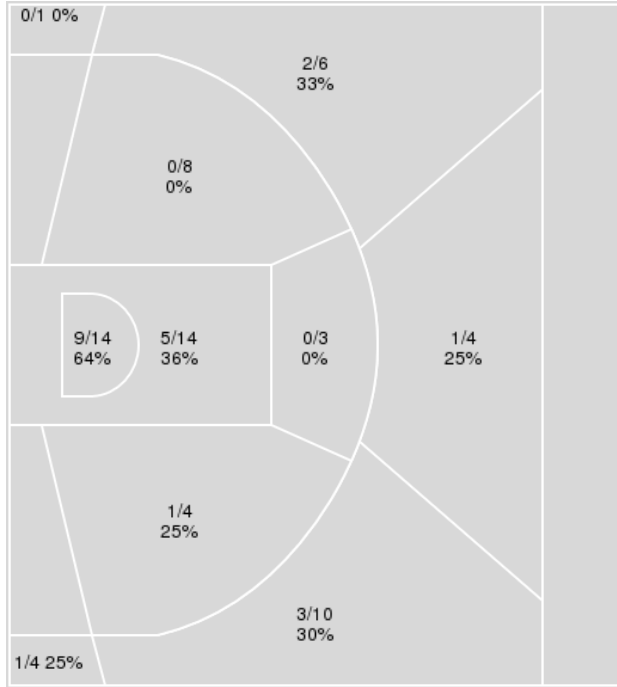

SMU at Baylor

11/15/22 Ferrell Center, Waco
2022-23 Women's Basketball

Game Time: 7:00 PM
Game Duration: 1:53
Attendance: 3,839

Officials: Lisa Jones, Scott Yarbrough, Nykeshia Thompson

{ Players => 4, 5, 10, 12, 20, 21, 22, 24, 25, 30, 33, 44, 51; } FG Types => All; Results => All;
=> All; Results => All;

Baylor