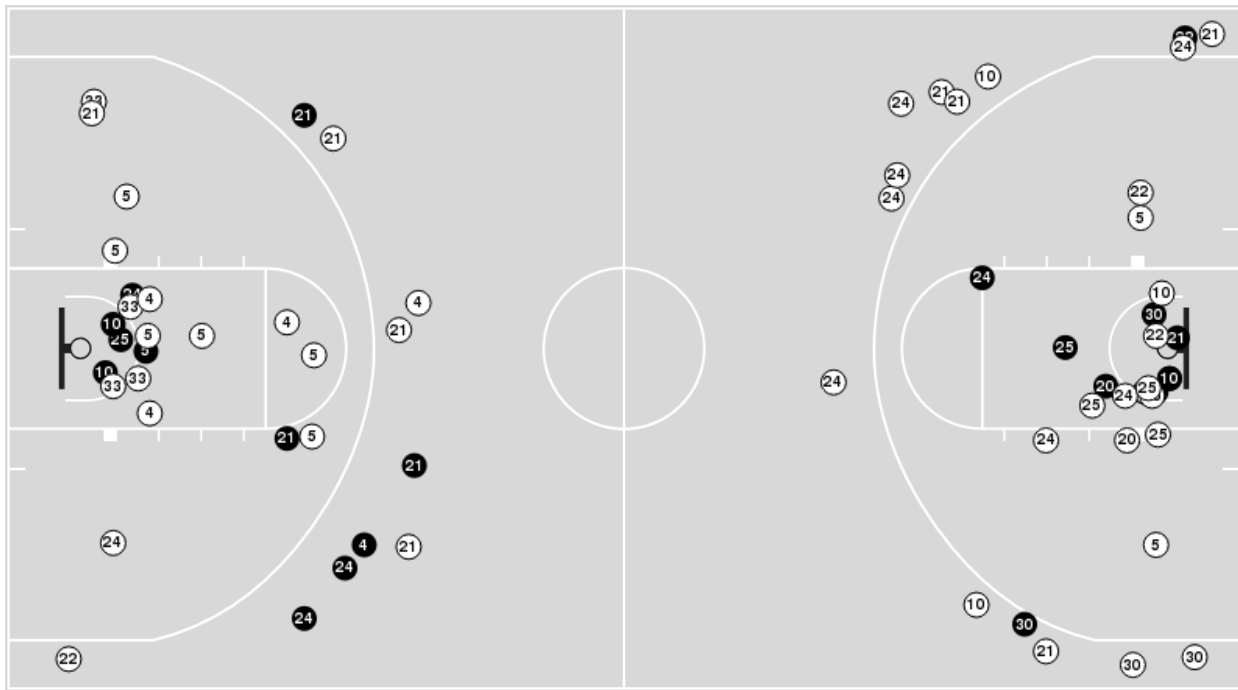

SMU at Baylor

11/15/22 Ferrell Center, Waco
2022-23 Women's Basketball

Game Time: 7:00 PM
Game Duration: 1:53
Attendance: 3,839

Officials: Lisa Jones, Scott Yarbrough, Nykeshia Thompson

Players => 4, 5, 10, 12, 20, 21, 22, 24, 25, 30, 33, 44, 51 FG Types=>All Results=>All

Baylor

All Field Goals