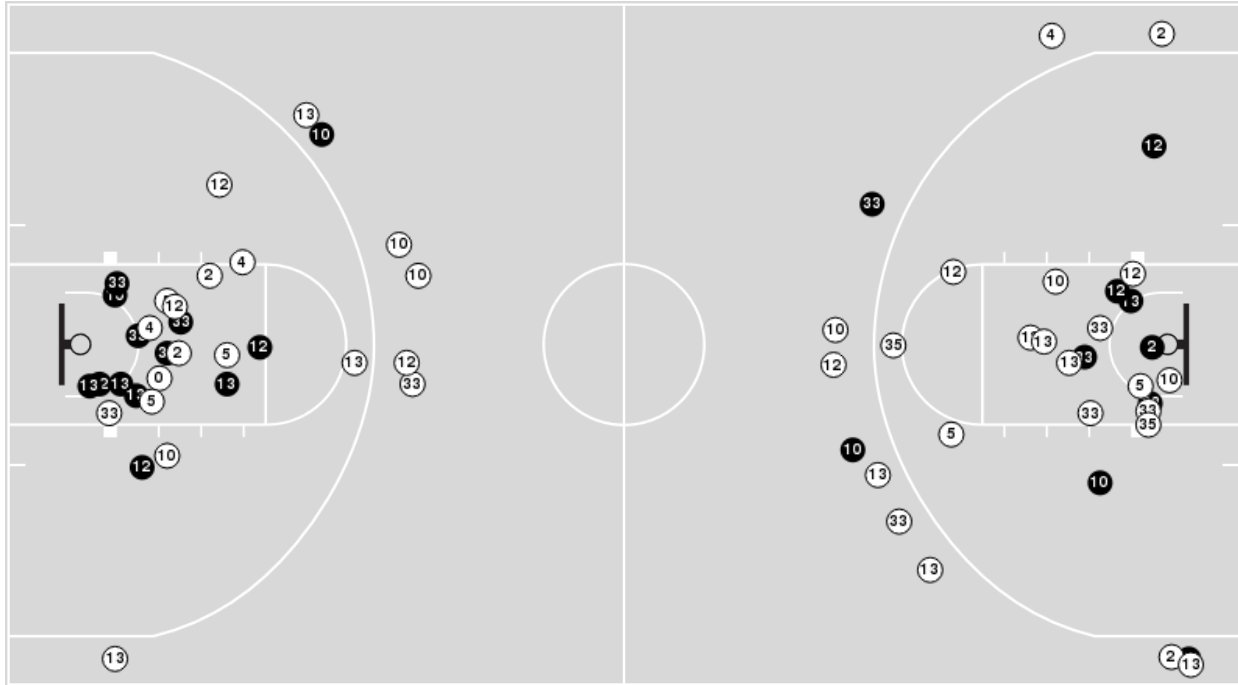

SMU at Baylor

11/15/22 Ferrell Center, Waco
2022-23 Women's Basketball

Game Time: 7:00 PM
Game Duration: 1:53
Attendance: 3,839

Officials: Lisa Jones, Scott Yarbrough, Nykeshia Thompson

Players => AllFG Types=>AllResults=>All
SMU

All Field Goals