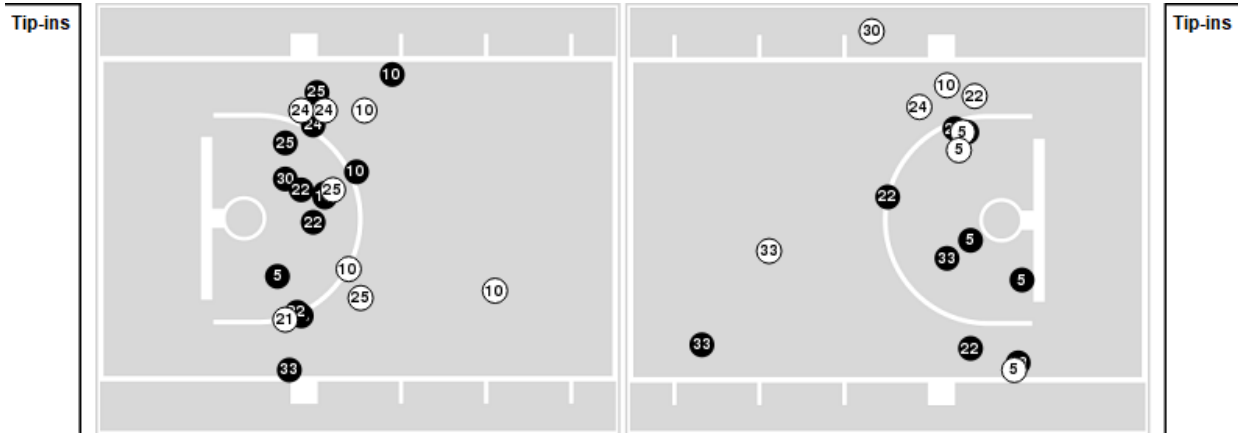

Blow Up Chart

● Made ○ Missed N - Player Number

Baylor	M/A	%
Field Goals	33/68	49
2 Points	24/43	56
3 Points	9/25	36
Free Throws	13/20	65

Baylor	M/A	%
Points in the Paint	46 (23 / 39)	59
Fast Break Points	21 (11/12)	92
Second Chance Points	11 (5/14)	36
Effective FG%	55