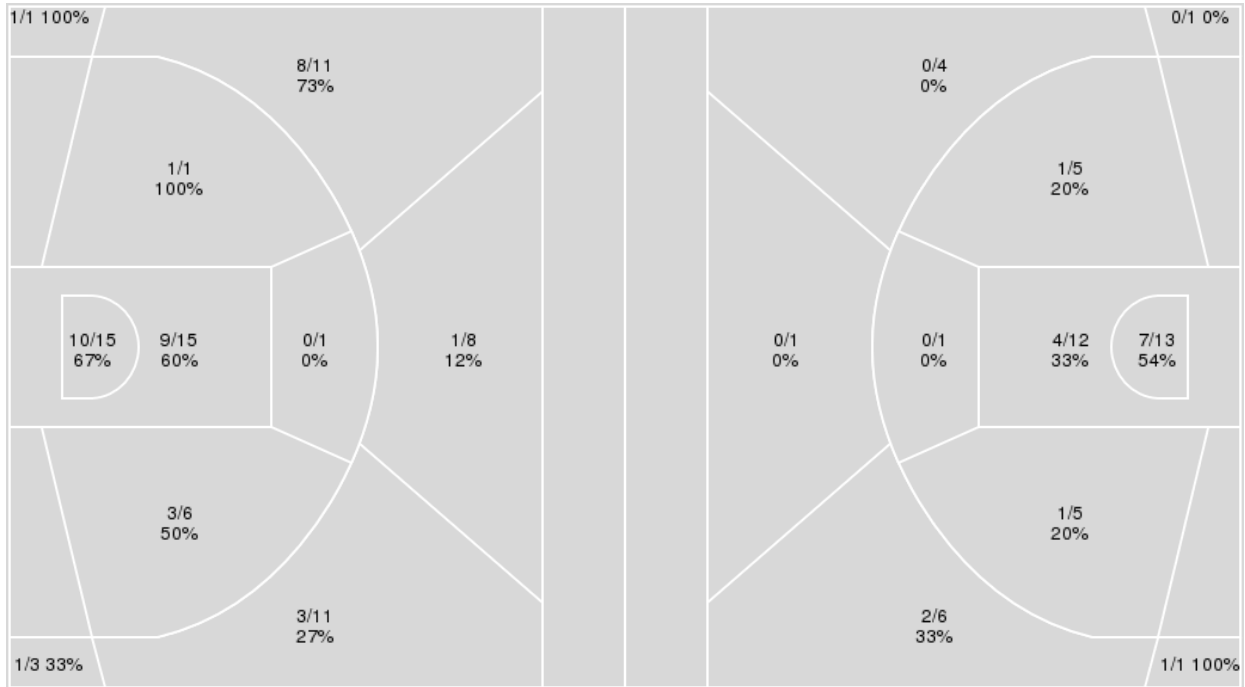

Mississippi Val. at Baylor

11/07/22 Ferrell Center, Waco
2022-23 Men's Basketball

Officials: Jeb Hartness, Craig Murley, Jabir Walker

{ Players => 0, 1, 2, 3, 4, 5, 10, 11, 12, 13, 15, 20, 23, 32, 33; } FG
Types => All; Results => All;

{ Players => All; } FG Types => All; Results => All;

Baylor

Mississippi Val.

Baylor	M/A	%
Field Goals	37/72	51
2 Points	23/38	61
3 Points	14/34	41
Free Throws	29/43	67

Mississippi Val.	M/A	%
Field Goals	16/49	33
2 Points	13/36	36
3 Points	3/13	23
Free Throws	18/29	62