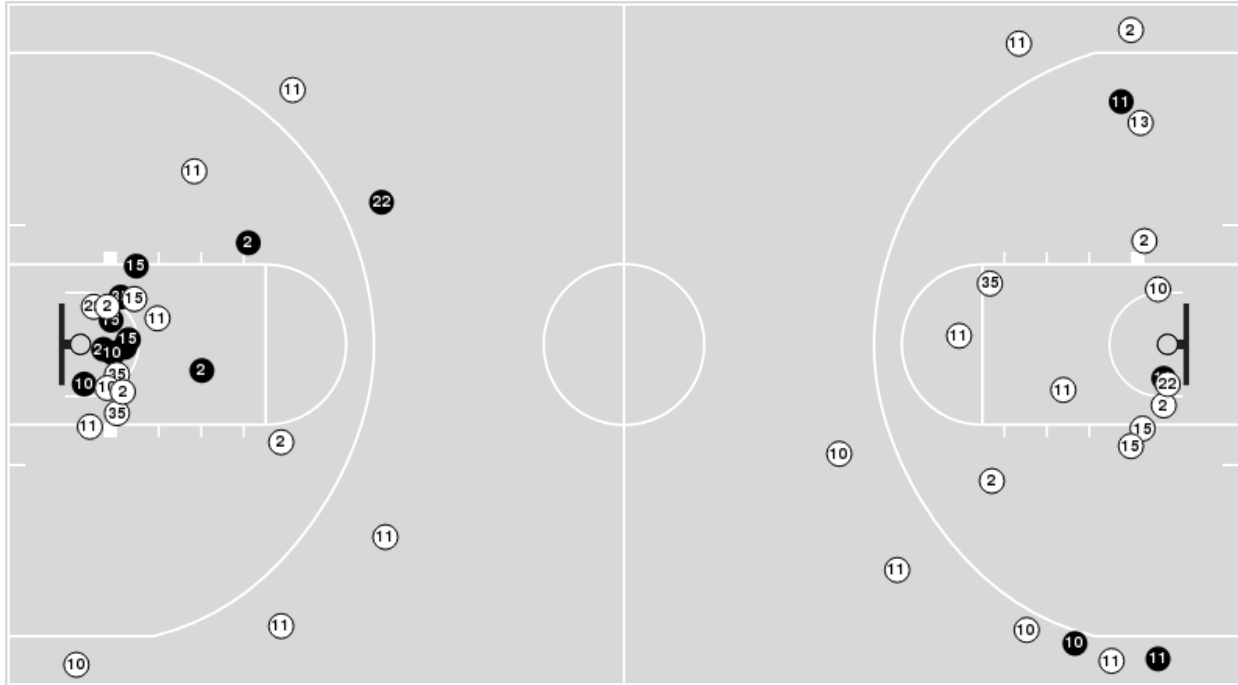

Players => AllFG Types=>AllResults=>All
Mississippi Val.

All Field Goals