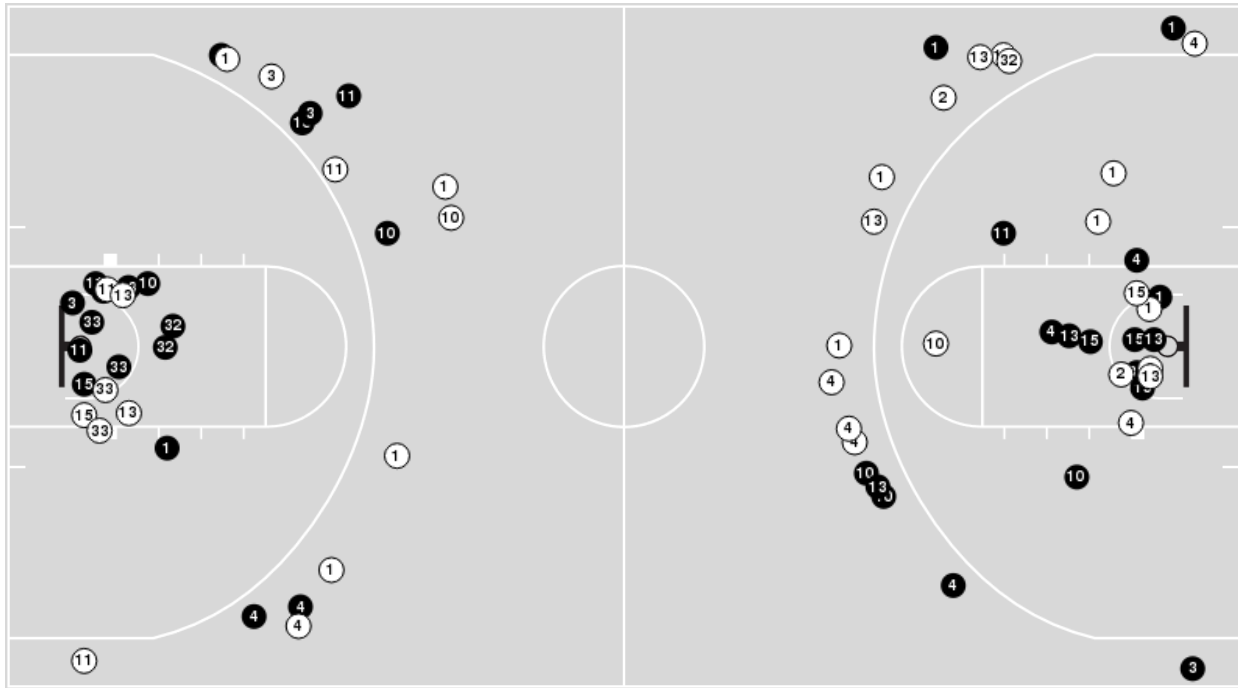

Officials: Jeb Hartness, Craig Murley, Jabir Walker

Players => 0, 1, 2, 3, 4, 5, 10, 11, 12, 13, 15, 20, 23, 32, 33 FG Types=>All Results=>All

Baylor

All Field Goals