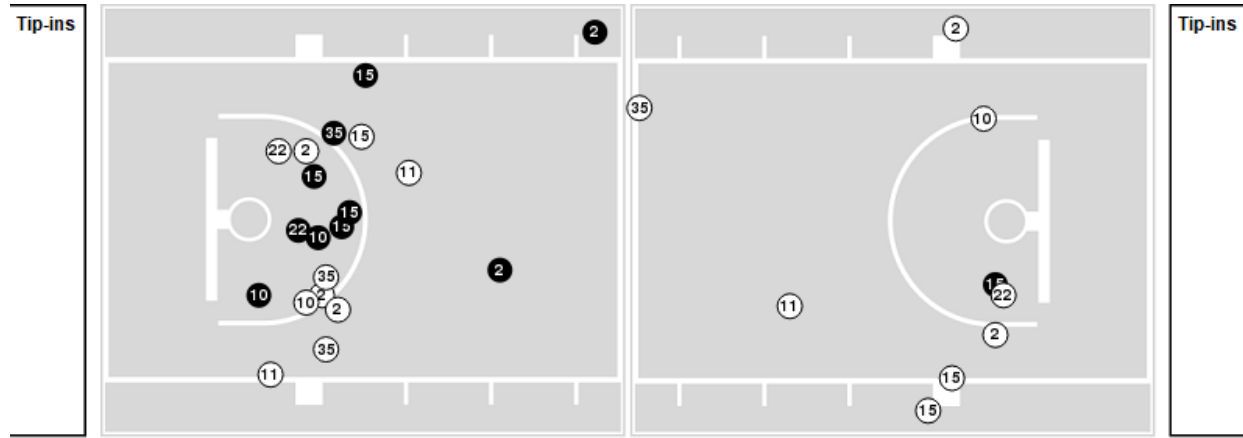

Blow Up Chart

N Made   **O** Missed   N - Player Number

Mississippi Val.	M/A	%
Field Goals	16/49	33
2 Points	13/36	36
3 Points	3/13	23
Free Throws	18/29	62

Mississippi Val.	M/A	%
Points in the Paint	22 (11 / 25)	44
Fast Break Points	16 (12/13)	92
Second Chance Points	4 (2/8)	25
Effective FG%	36