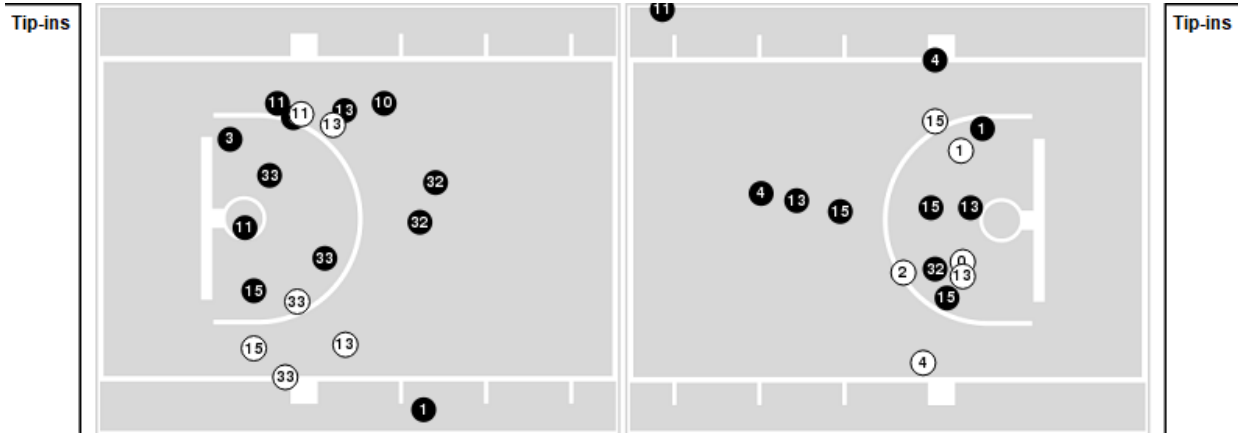

Blow Up Chart

● Made ○ Missed N - Player Number

Baylor	M/A	%
Field Goals	37/72	51
2 Points	23/38	61
3 Points	14/34	41
Free Throws	29/43	67

Baylor	M/A	%
Points in the Paint	38 (19 / 30)	63
Fast Break Points	29 (17/20)	85
Second Chance Points	27 (17/27)	63
Effective FG%	61