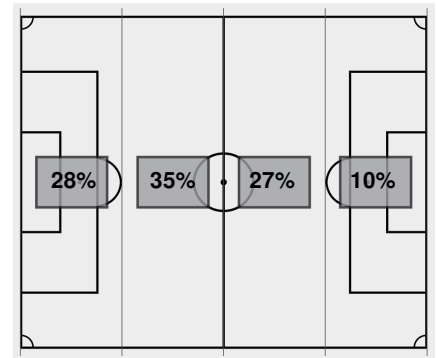

Official Soccer Box Score - Final

Baylor vs Texas Tech

10/20/2022 John Walker Soccer Complex, Lubbock
2022-23 Women's Soccer

Match Time: 7:00 PM

Match Duration: 01:55

Attendance: 1212

Officials: Steve Skille, Ken Mizuno, Muhammed Kaleia, Bert Green

Attacking Direction →

3	TOTAL SHOTS	12
1	SHOTS ON TARGET	3
1	SAVES	1
1	CORNERS	3
0	OFFSIDES	1
0	YELLOW CARDS	1
0	RED CARDS	0
44%	POSSESSION TOTAL	56%

← Attacking Direction

Official's signature

Officials: Steve Skille, Ken Mizuno, Muhammed Kaleia, Bert Green