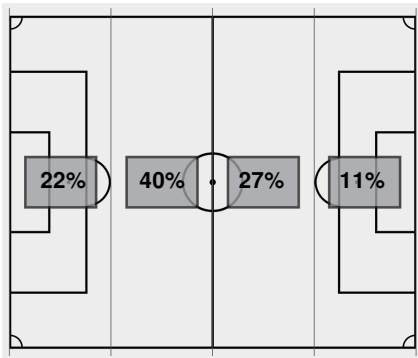

Official Soccer Box Score - Final

Baylor vs Texas Tech

10/20/2022 John Walker Soccer Complex, Lubbock
2022-23 Women's Soccer

Match Time: 7:00 PM

Match Duration: 01:55

Attendance: 1212

Officials: Steve Skille, Ken Mizuno, Muhammed Kaleia, Bert Green

Attacking Direction →

3	TOTAL SHOTS	12
1	SHOTS ON TARGET	3
1	SAVES	1
1	CORNERS	3
0	OFFSIDES	1
0	YELLOW CARDS	1
0	RED CARDS	0
44%	POSSESSION TOTAL	56%

← Attacking Direction

Official's signature

Officials: Steve Skille, Ken Mizuno, Muhammed Kaleia, Bert Green