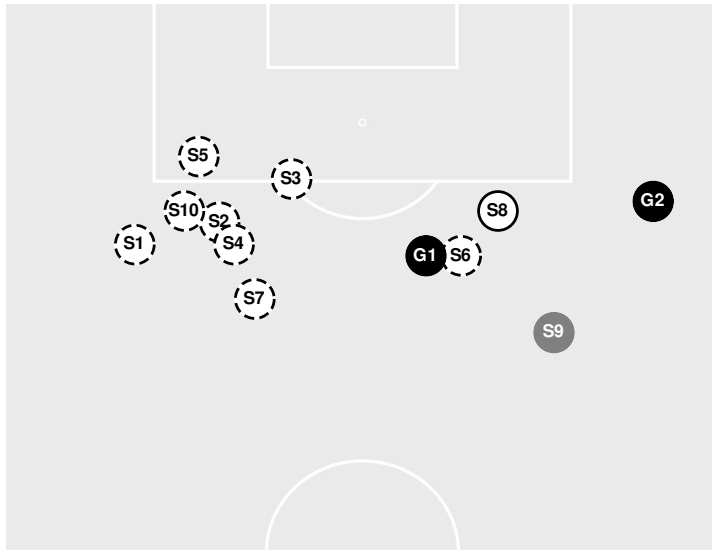

BAYLOR 0, TEXAS TECH 2

- 90:00 End of period [90:00].

BAYLOR 0, TEXAS TECH 2

Baylor vs Texas Tech

10/20/2022 John Walker Soccer Complex, Lubbock
2022-23 Women's Soccer

Officials: Steve Skille, Ken Mizuno, Muhammed Kaleia, Bert Green

Shots by Half Intervals		1st Half	2nd Half
Red Raiders		2	10
Lady Bears		1	2

Shot Chart

RED RAIDERS

LADY BEARS

S Shot Off Target
 S Shot On Target
 S Blocked
 G Goal / Own Goal

Shot Summary

Official Soccer Shot Chart - Final