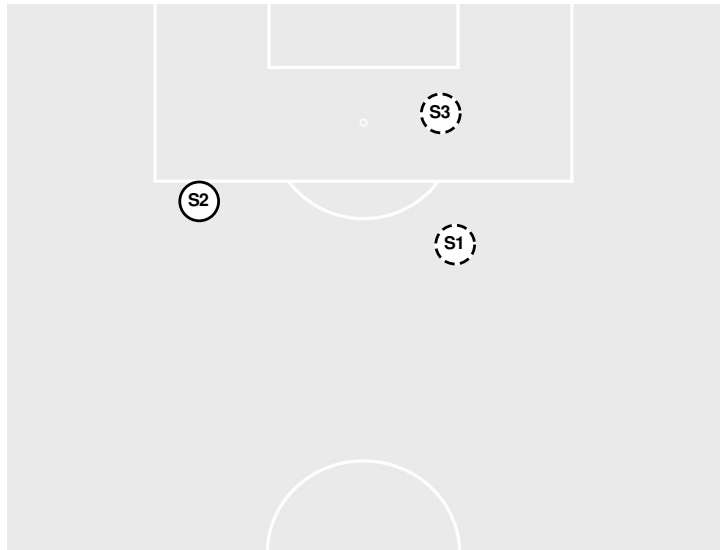

BAYLOR 0, TEXAS TECH 2

- 90:00 End of period [90:00].

BAYLOR 0, TEXAS TECH 2

Baylor vs Texas Tech

10/20/2022 John Walker Soccer Complex, Lubbock
2022-23 Women's Soccer

Officials: Steve Skille, Ken Mizuno, Muhammed Kaleia, Bert Green

Shots by Half Intervals		1st Half	2nd Half
Red Raiders		2	10
Lady Bears		1	2

Shot Chart

RED RAIDERS

LADY BEARS

S Shot Off Target
 S Shot On Target
 S Blocked
 G Goal / Own Goal

Shot Summary

Official Soccer Shot Chart - Final