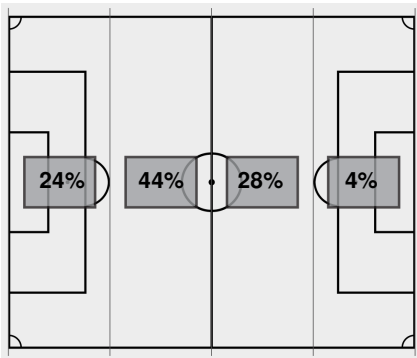

Officials: Steve Skille, Ken Mizuno, Muhammed Kaleia, Bert Green

Attacking Direction →

1	TOTAL SHOTS	2
0	SHOTS ON TARGET	0
0	SAVES	0
0	CORNERS	0
0	OFFSIDES	0
0	YELLOW CARDS	0
0	RED CARDS	0
44%	POSSESSION TOTAL	56%