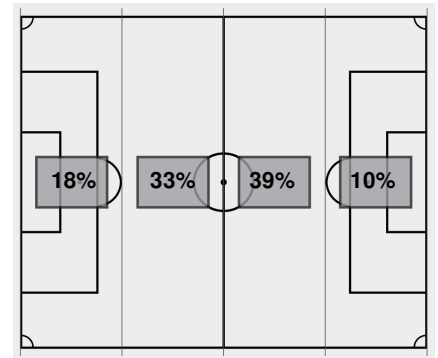

Attacking Direction →

1	TOTAL SHOTS	2
0	SHOTS ON TARGET	0
0	SAVES	0
0	CORNERS	0
0	OFFSIDES	0
0	YELLOW CARDS	0
0	RED CARDS	0
44%	POSSESSION TOTAL	56%

← Attacking Direction

 Official's signature

Officials: Steve Skille, Ken Mizuno, Muhammed Kaleia, Bert Green