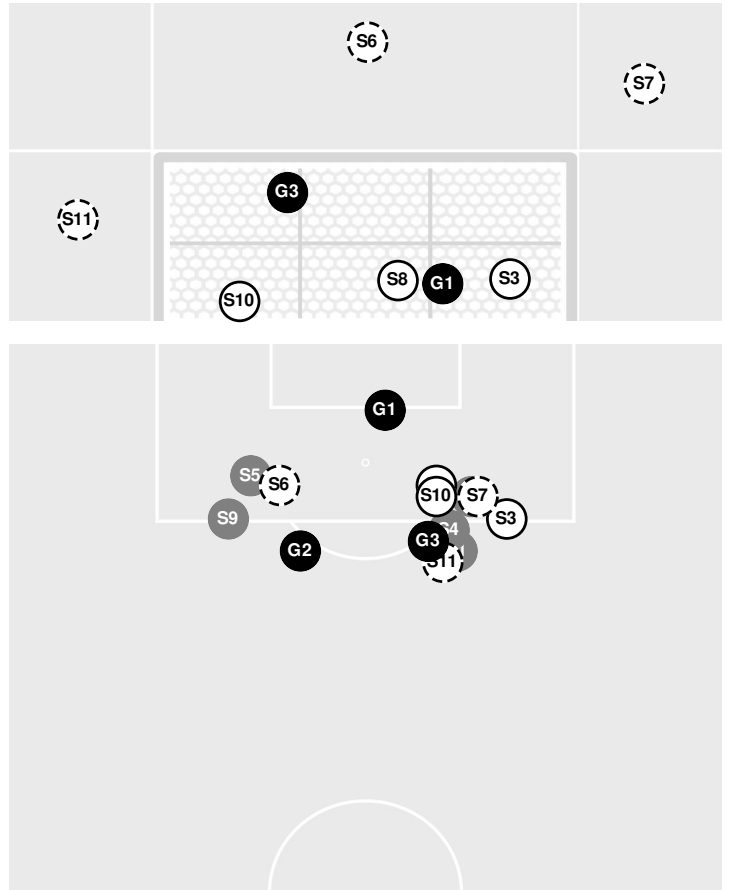

BAYLOR 1, IOWA ST. 0

Shots by Half Intervals	Cyclones	1st Half	2nd Half
		Lady Bears	4
		6	8

Shot Chart

CYCLONES

LADY BEARS

S Shot Off Target
 S Shot On Target
 S Blocked
 G Goal / Own Goal

Shot Summary

Official Soccer Shot Chart - Final