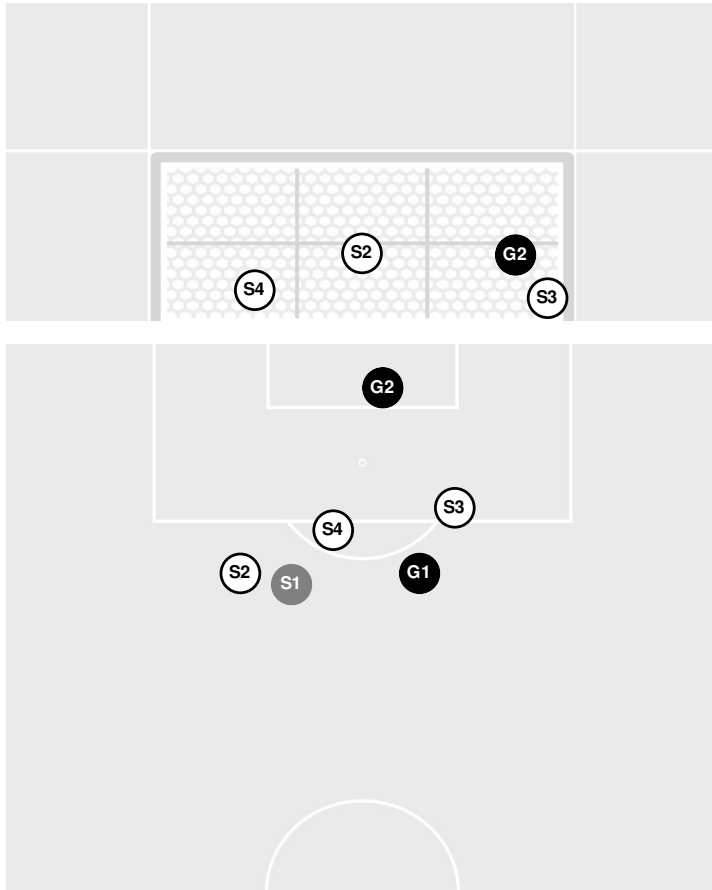

BAYLOR 1, IOWA ST. 0

- 86:50 Cyclones substitution: Prat, Salomé for Herrera, Jordyn.
- 86:50 Cyclones substitution: Colbert, Jada for Keck, Magdalena.
- 87:10 Foul on Iowa St..
- 89:10 Shot by Cyclones Adams, Kenady, SAVE Traywick, Lauren.
- 89:38 Foul on Iowa St..
- 90:00 End of period [90:00].

BAYLOR 1, IOWA ST. 0

Shots by Half Intervals	Cyclones	1st Half	2nd Half
		Lady Bears	4
		6	8

Shot Chart

CYCLONES

LADY BEARS

S Shot Off Target
 S Shot On Target
 S Blocked
 G Goal / Own Goal

Shot Summary

Official Soccer Shot Chart - Final