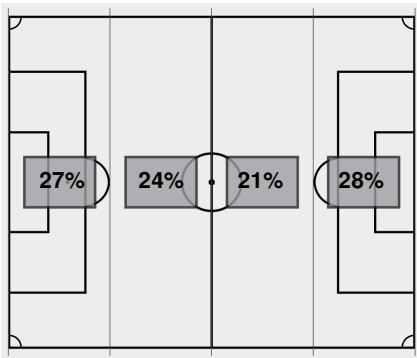

Official Soccer Box Score - First Half

Kansas St. vs Baylor

10/9/2022 Betty Lou Mays Field, Waco
2022-23 Women's Soccer

Match Time: 1:00 PM

Match Duration: 02:26

Attendance: 515

Officials: Victor Borges, Emily Gomez, Krystin Pahia, Timothy Debysingh

Attacking Direction →

6	TOTAL SHOTS	6
4	SHOTS ON TARGET	2
2	SAVES	3
2	CORNERS	7
0	OFFSIDES	2
0	YELLOW CARDS	0
0	RED CARDS	0
42%	POSSESSION TOTAL	58%