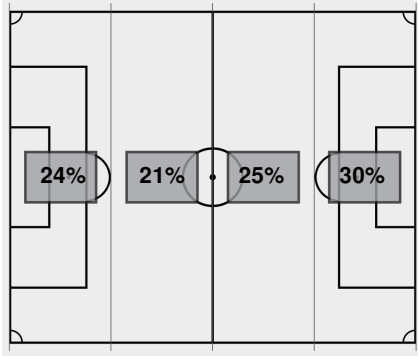

Cautions and ejections:

YC - Bears #1 89:42

Officials: Victor Borges, Emily Gomez, Krystin Pahia, Timothy Debysingh

Stadium: Betty Lou Mays Field

Officials: Referee: Victor Borges; Asst. Referee: Emily Gomez; Krystin Pahia; Alt. Official: Timothy Debysingh;

Offsides: Kansas St. 0, Baylor 3.

Attacking Direction →

14	TOTAL SHOTS	13
10	SHOTS ON TARGET	5
4	SAVES	7
5	CORNERS	9
0	OFFSIDES	3
0	YELLOW CARDS	1
0	RED CARDS	0
42%	POSSESSION TOTAL	58%

← Attacking Direction