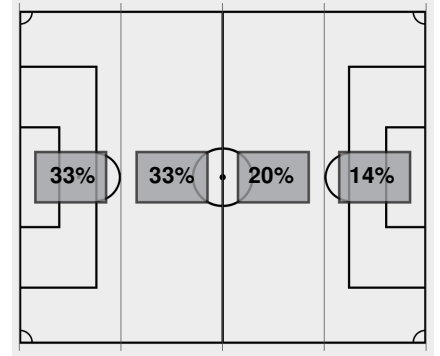

Cautions and ejections:

YC - Bears #1 89:42

Officials: Victor Borges, Emily Gomez, Krystin Pahia, Timothy Debysingh

Stadium: Betty Lou Mays Field

Officials: Referee: Victor Borges; Asst. Referee: Emily Gomez; Krystin Pahia; Alt. Official: Timothy Debysingh;

Offsides: Kansas St. 0, Baylor 3.

Attacking Direction →

14	TOTAL SHOTS	13
10	SHOTS ON TARGET	5
4	SAVES	7
5	CORNERS	9
0	OFFSIDES	3
0	YELLOW CARDS	1
0	RED CARDS	0
42%	POSSESSION TOTAL	58%

← Attacking Direction