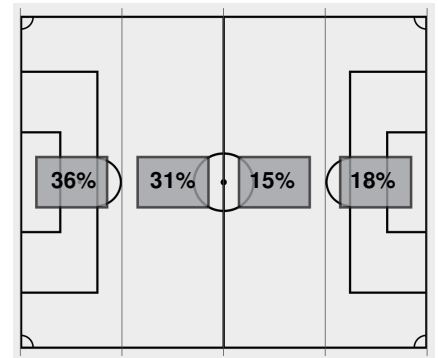

← Attacking Direction

_____
Official's signature