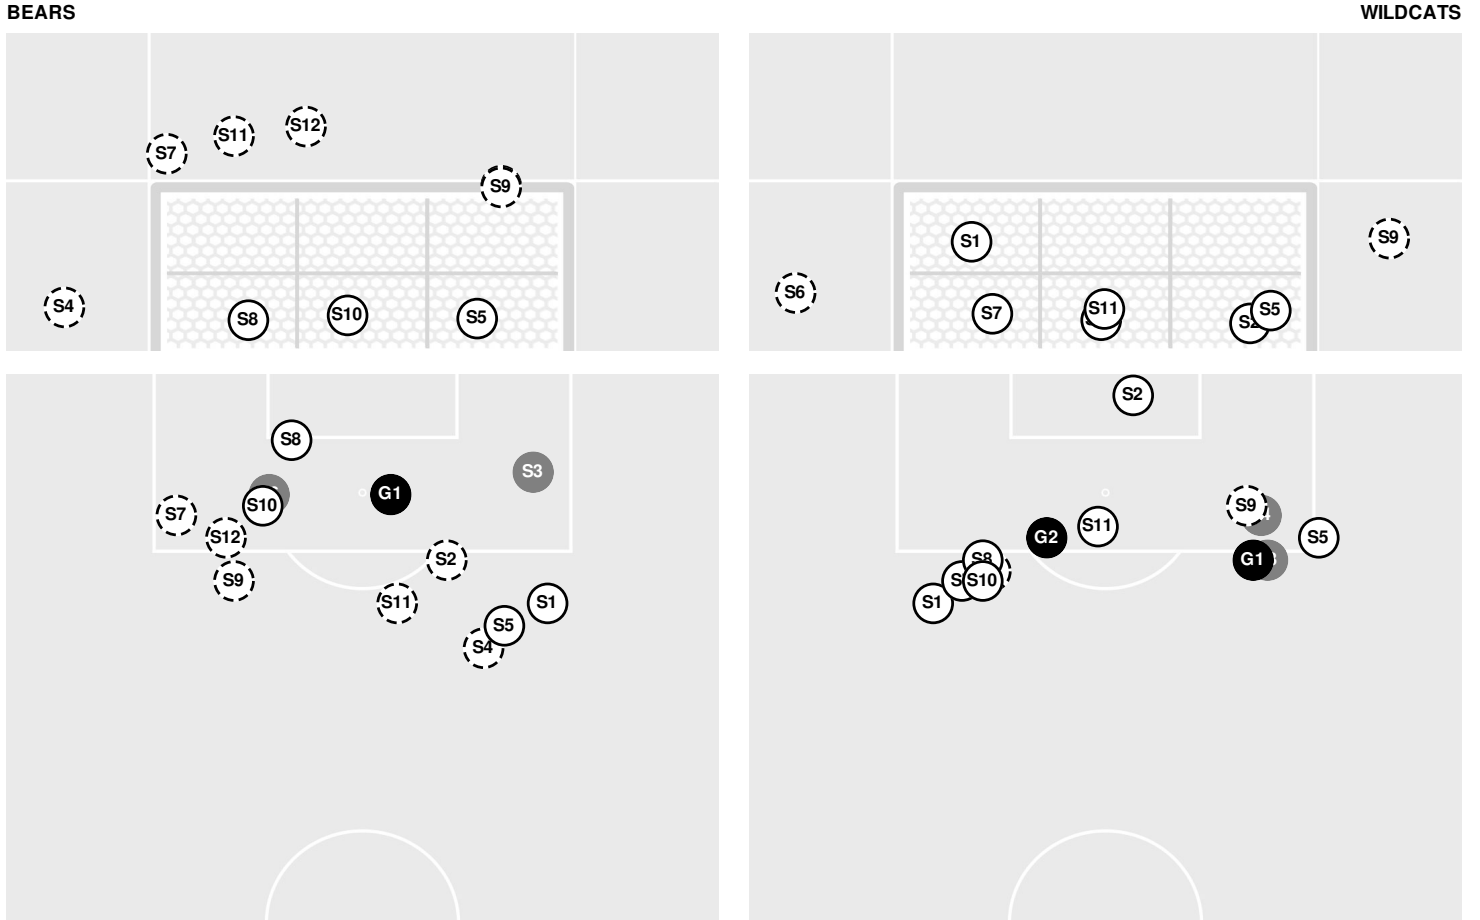

Shot Chart

⊖ Shot Off Target ⊙ Shot On Target ◐ Blocked ● Goal / Own Goal

Shot Summary

Official Soccer Shot Chart - Final
Kansas St. vs Baylor
10/9/2022 Betty Lou Mays Field, Waco
2022-23 Women's Soccer

Match Time: 1:00 PM
Match Duration: 02:26
Attendance: 515