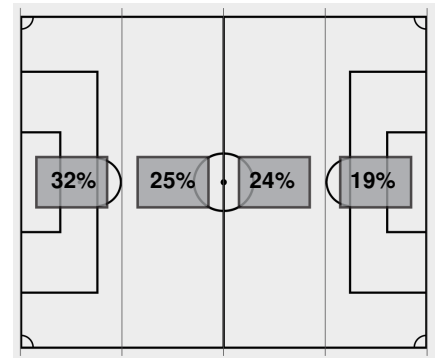

Official Soccer Box Score - First Half

Baylor vs Texas

9/30/2022 Mike A. Myers Stadium, Austin
2022-23 Women's Soccer

Match Time: 7:00 PM

Match Duration: 01:54

Attendance: 3130

Officials: Jose Lara-Mancia, Chris Gordon, Ben Cuyler, Joya Asadi

Attacking Direction →

7	TOTAL SHOTS	7
4	SHOTS ON TARGET	3
2	SAVES	4
1	CORNERS	2
1	OFFSIDES	0
1	YELLOW CARDS	0
0	RED CARDS	0
47%	POSSESSION TOTAL	53%

← Attacking Direction

Official's signature

**Baylor vs Texas**9/30/2022 Mike A. Myers Stadium, Austin
2022-23 Women's Soccer**Match Time:** 7:00 PM**Match Duration:** 01:54**Attendance:** 3130**Officials:** Jose Lara-Mancia, Chris Gordon, Ben Cuyler, Joya Asadi