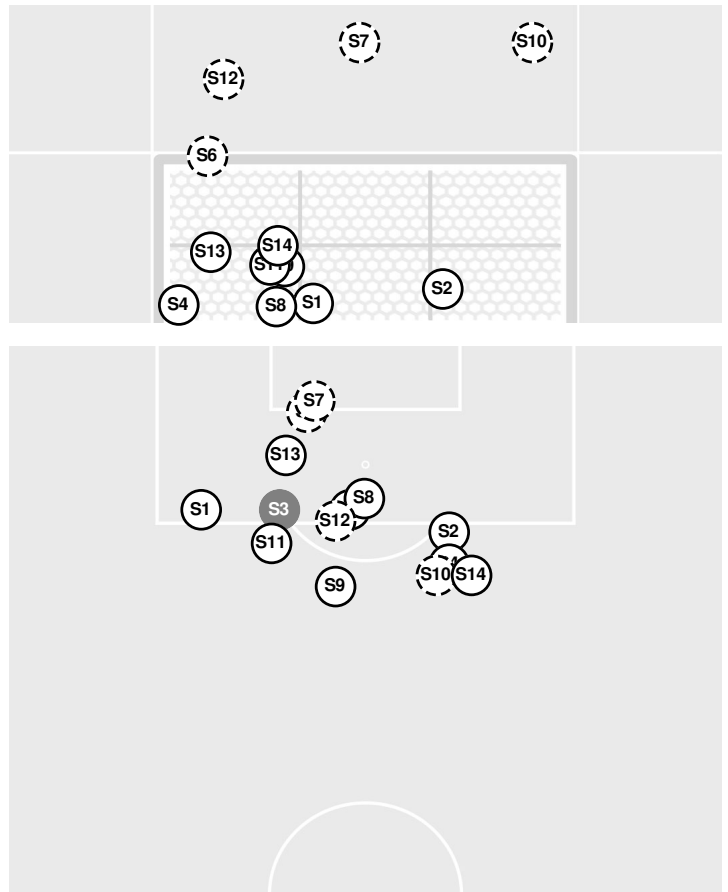

BAYLOR 0, TEXAS 0

Baylor vs Texas

9/30/2022 Mike A. Myers Stadium, Austin
2022-23 Women's Soccer

Officials: Jose Lara-Mancia, Chris Gordon, Ben Cuyler, Joya Asadi

Shots by Half Intervals		1st Half	2nd Half
Longhorns		7	4
Lady Bears		7	7

Shot Chart

LONGHORNS

LADY BEARS

S Shot Off Target
 S Shot On Target
 S Blocked
 G Goal / Own Goal

Shot Summary

Official Soccer Shot Chart - Final
Baylor vs Texas
9/30/2022 Mike A. Myers Stadium, Austin
2022-23 Women's Soccer