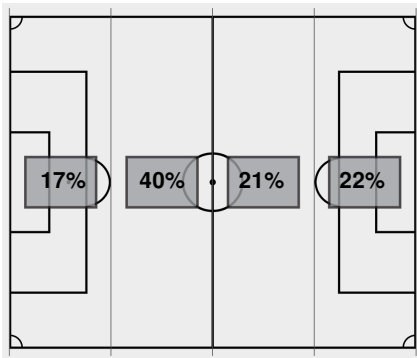

Official Soccer Box Score - First Half

Baylor vs Texas

9/30/2022 Mike A. Myers Stadium, Austin
2022-23 Women's Soccer

Match Time: 7:00 PM

Match Duration: 01:54

Attendance: 3130

Officials: Jose Lara-Mancia, Chris Gordon, Ben Cuyler, Joya Asadi

Attacking Direction →

7	TOTAL SHOTS	7
4	SHOTS ON TARGET	3
2	SAVES	4
1	CORNERS	2
1	OFFSIDES	0
1	YELLOW CARDS	0
0	RED CARDS	0
47%	POSSESSION TOTAL	53%

← Attacking Direction

Official's signature

**Baylor vs Texas**9/30/2022 Mike A. Myers Stadium, Austin
2022-23 Women's Soccer**Match Time:** 7:00 PM**Match Duration:** 01:54**Attendance:** 3130**Officials:** Jose Lara-Mancia, Chris Gordon, Ben Cuyler, Joya Asadi