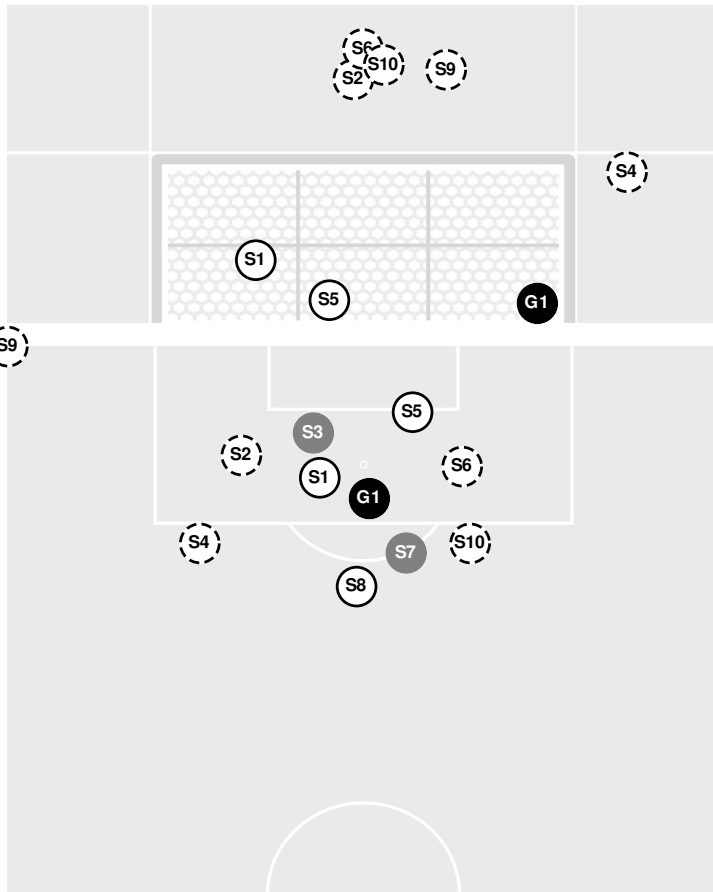

Shot Chart

LONGHORNS

LADY BEARS

S Shot Off Target
 S Shot On Target
 S Blocked
 G Goal / Own Goal

Shot Summary

Official Soccer Shot Chart - Final
Baylor vs Texas
9/30/2022 Mike A. Myers Stadium, Austin
2022-23 Women's Soccer