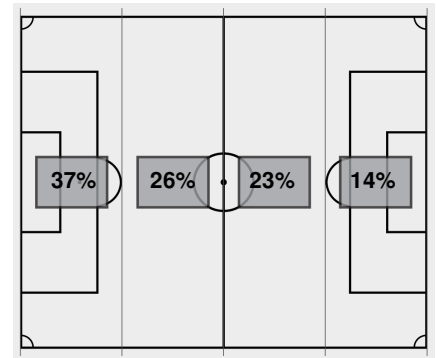

Offsides: Baylor 2, Texas 1.

Official Soccer Box Score - Final

Baylor vs Texas

9/30/2022 Mike A. Myers Stadium, Austin
2022-23 Women's Soccer

Match Time: 7:00 PM

Match Duration: 01:54

Attendance: 3130

Officials: Jose Lara-Mancia, Chris Gordon, Ben Cuyler, Joya Asadi

Attacking Direction →

14	TOTAL SHOTS	11
9	SHOTS ON TARGET	4
3	SAVES	9
1	CORNERS	4
2	OFFSIDES	1
1	YELLOW CARDS	1
0	RED CARDS	0
48%	POSSESSION TOTAL	52%

← Attacking Direction

Official's signature

**Baylor vs Texas**9/30/2022 Mike A. Myers Stadium, Austin
2022-23 Women's Soccer**Officials:** Jose Lara-Mancia, Chris Gordon, Ben Cuyler, Joya Asadi**Baylor Starters:**