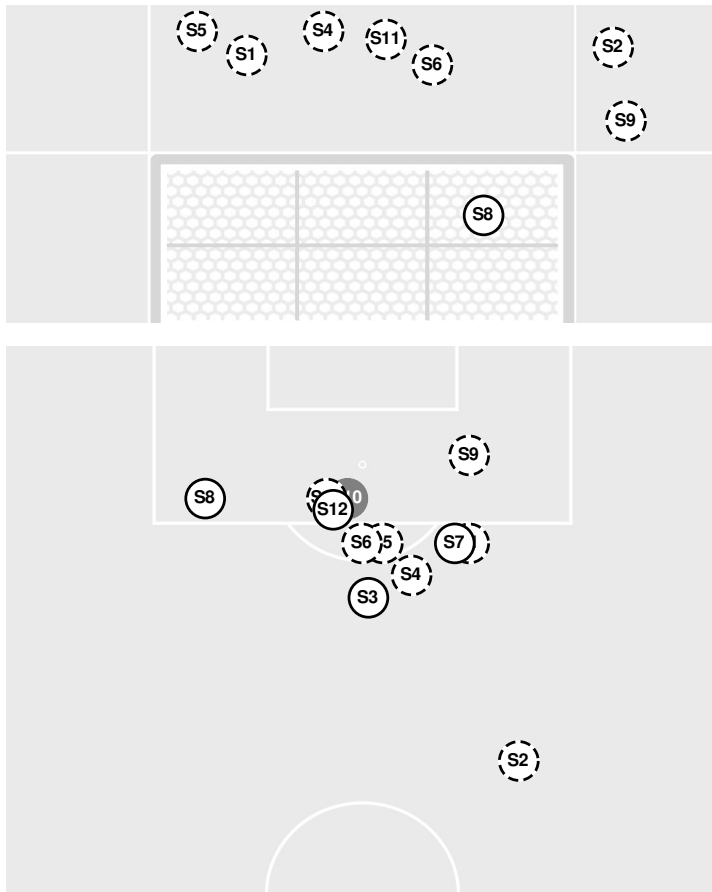

OKLAHOMA 1, BAYLOR 0

- 83:06 Sooners substitution: Thomas, Makala for Washington, Alexis.
- 87:41 Shot by Bears Terry, Haven, SAVE Ramey, Olivia.
- 87:04 Bears substitution: Augustyn, Hannah for Colberg, Ava.
- 87:04 Sooners substitution: Hunter, Taylor for Weber, Leonie.
- 88:37 Corner kick by Bears [88:37].
- 89:26 Offside against Oklahoma.
- 90:00 End of period [90:00].

OKLAHOMA 1, BAYLOR 0

Official Soccer Shot Chart - Final

Oklahoma vs Baylor

9/23/2022 Betty Lou Mays Field, Waco
2022-23 Women's Soccer

Match Time: 7:00 PM

Match Duration: 02:11

Attendance: 749

Officials: Seun Yinka-Kehinde, James Crosby, Jesus Delgado, Esteban Rosano

Shots by Half Intervals		1st Half	2nd Half
Bears		5	7
Sooners		9	6

Shot Chart

BEARS

SOONERS

S Shot Off Target
 S Shot On Target
 S Blocked
 G Goal / Own Goal

Shot Summary

Officials: Seun Yinka-Kehinde, James Crosby, Jesus Delgado, Esteban Rosano