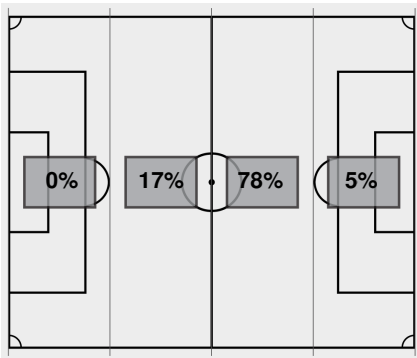

Official Soccer Box Score - First Half

Oklahoma vs Baylor

9/23/2022 Betty Lou Mays Field, Waco
2022-23 Women's Soccer

Match Time: 7:00 PM

Match Duration: 02:11

Attendance: 749

Officials: Seun Yinka-Kehinde, James Crosby, Jesus Delgado, Esteban Rosano

Attacking Direction →

9	TOTAL SHOTS	5
4	SHOTS ON TARGET	1
1	SAVES	3
6	CORNERS	3
1	OFFSIDES	0
0	YELLOW CARDS	0
0	RED CARDS	0
54%	POSSESSION TOTAL	46%