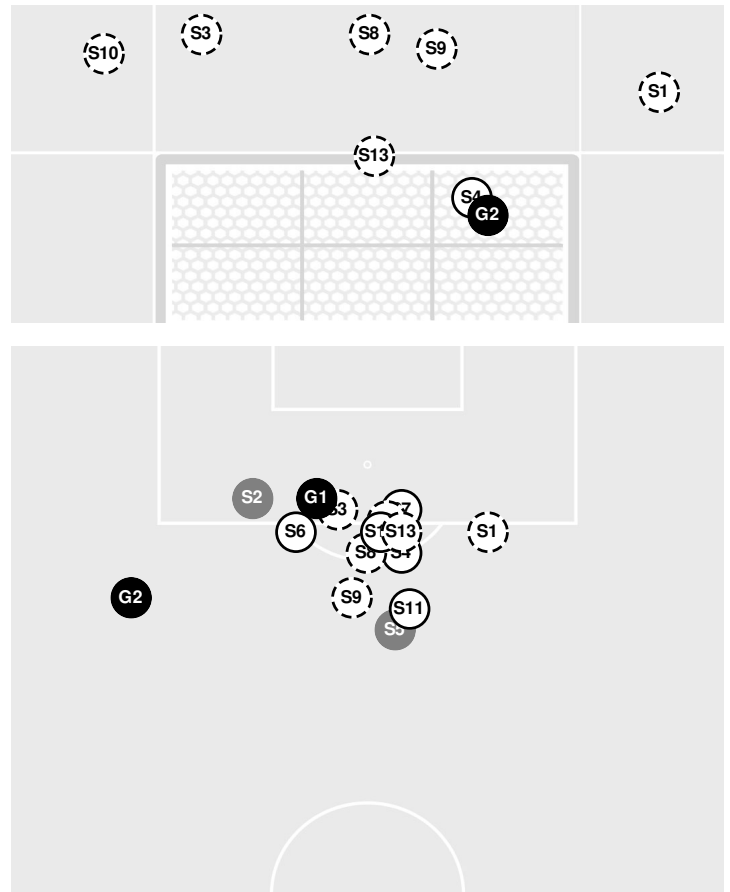

OKLAHOMA 1, BAYLOR 0

- 83:06 Sooners substitution: Thomas, Makala for Washington, Alexis.
- 87:41 Shot by Bears Terry, Haven, SAVE Ramey, Olivia.
- 87:04 Bears substitution: Augustyn, Hannah for Colberg, Ava.
- 87:04 Sooners substitution: Hunter, Taylor for Weber, Leonie.
- 88:37 Corner kick by Bears [88:37].
- 89:26 Offside against Oklahoma.
- 90:00 End of period [90:00].

OKLAHOMA 1, BAYLOR 0

Official Soccer Shot Chart - Final

Oklahoma vs Baylor

9/23/2022 Betty Lou Mays Field, Waco
2022-23 Women's Soccer

Match Time: 7:00 PM

Match Duration: 02:11

Attendance: 749

Officials: Seun Yinka-Kehinde, James Crosby, Jesus Delgado, Esteban Rosano

Shots by Half Intervals		1st Half	2nd Half
Bears		5	7
Sooners		9	6

Shot Chart

BEARS

SOONERS

S Shot Off Target
 S Shot On Target
 S Blocked
 G Goal / Own Goal

Shot Summary

Officials: Seun Yinka-Kehinde, James Crosby, Jesus Delgado, Esteban Rosano