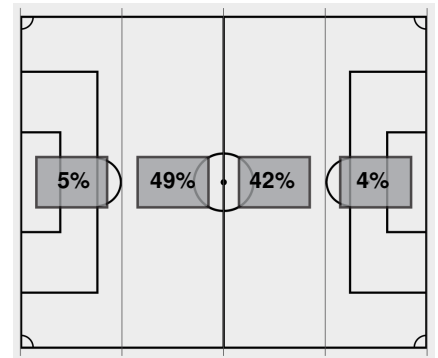

##	Goalkeepers	Dec	Min	GA	Saves
0	Madison Martin	L	45:00	1	3

Saves by period	1	Total
Sooners	1	1
Bears	3	3

Fouls	1	Total
Sooners	3	3
Bears	3	3

Official Soccer Box Score - First Half

Oklahoma vs Baylor

9/23/2022 Betty Lou Mays Field, Waco
2022-23 Women's Soccer

Match Time: 7:00 PM

Match Duration: 02:11

Attendance: 749

Officials: Seun Yinka-Kehinde, James Crosby, Jesus Delgado, Esteban Rosano

Attacking Direction →

9	TOTAL SHOTS	5
4	SHOTS ON TARGET	1
1	SAVES	3
6	CORNERS	3
1	OFFSIDES	0
0	YELLOW CARDS	0
0	RED CARDS	0
54%	POSSESSION TOTAL	46%