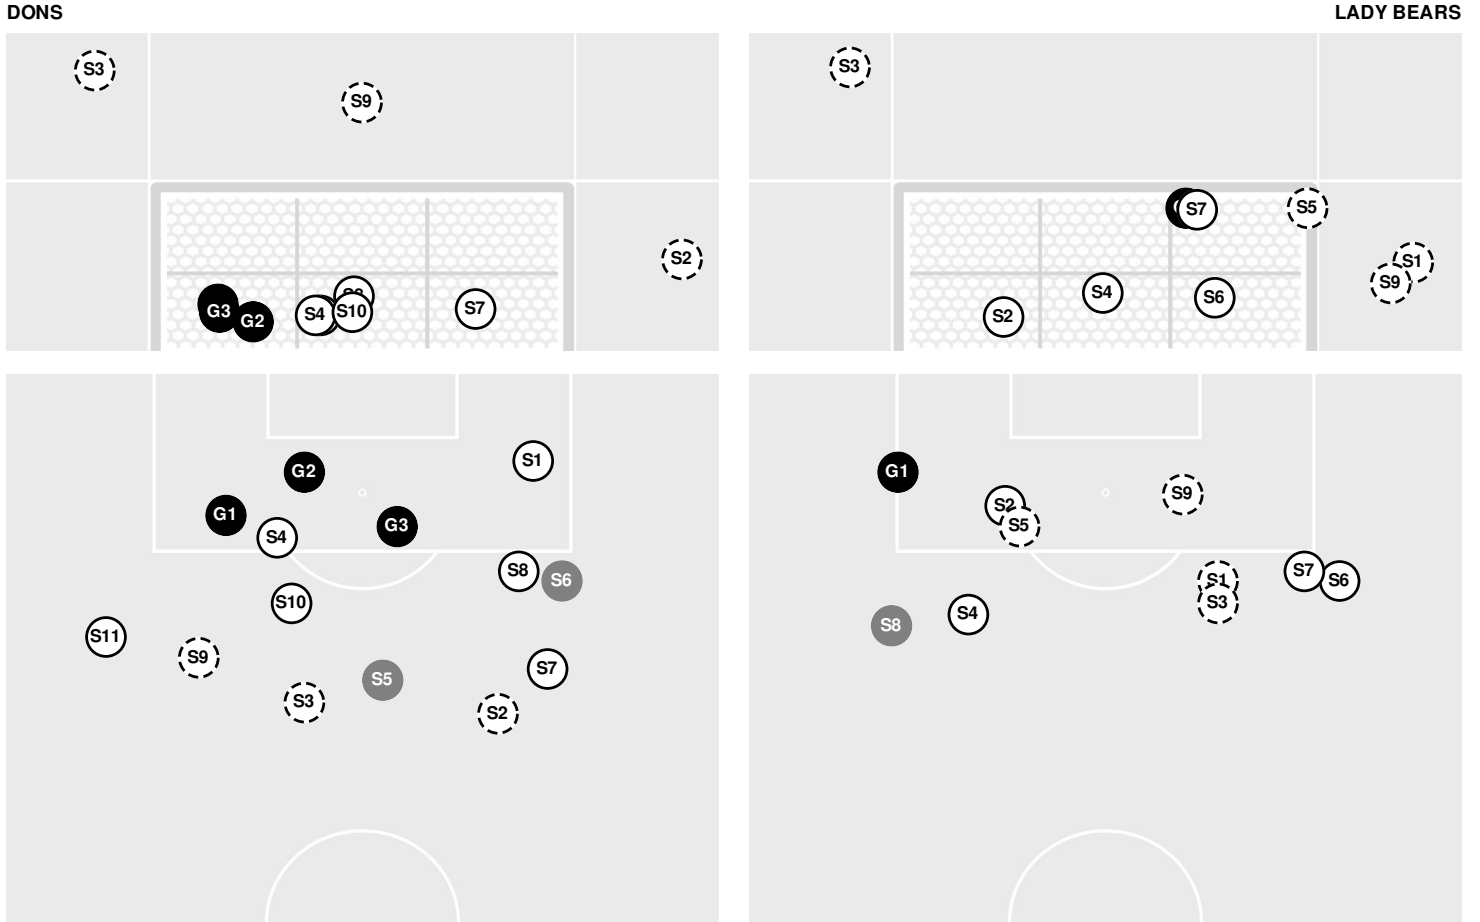

BAYLOR 0, SAN FRANCISCO 1

Official Soccer Shot Chart - Final
Baylor vs San Francisco
 9/8/2022 Negoesco Stadium, San Francisco
 2022-23 Women's Soccer

Match Time: 4:00 PM
Match Duration: 01:51
Attendance: 303

Officials: Devlin Creighton, Veronica Hefner, Andrew Hanks

Shots by Half Intervals		1st Half	2nd Half
Dons		6	8
Lady Bears		8	2

Shot Chart

S Shot Off Target
 S Shot On Target
 S Blocked
 G Goal / Own Goal