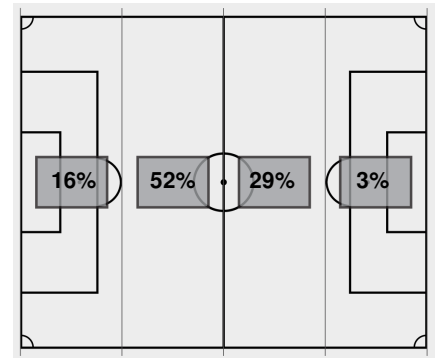

Offsides: Iowa 0, Baylor 3.

Official Soccer Box Score - Final

### Iowa vs Baylor

9/4/2022 Betty Lou Mays Field, Waco  
2022-23 Women's Soccer

Match Time: 7:00 PM

Match Duration: 02:21

Attendance: 379

Officials: Sergio Gonzalez, Emily Gomez, Robert Mann, Ruben Campillo

Attacking Direction →

4	TOTAL SHOTS	11
2	SHOTS ON TARGET	6
6	SAVES	2
2	CORNERS	8
0	OFFSIDES	3
3	YELLOW CARDS	1
0	RED CARDS	0
40%	POSSESSION TOTAL	60%

← Attacking Direction

\_\_\_\_\_  
Official's signature