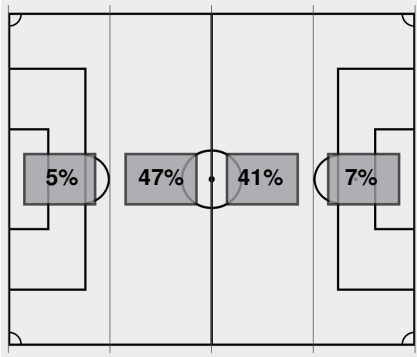

##	Goalkeepers	Dec	Min	GA	Saves
1	Lauren Traywick	T	45:00	0	1

Saves by period	1	Total
Hawkeyes	5	5
Bears	1	1

Fouls	1	Total
Hawkeyes	5	5
Bears	6	6

Official Soccer Box Score - First Half

### Iowa vs Baylor

9/4/2022 Betty Lou Mays Field, Waco  
2022-23 Women's Soccer

Match Time: 7:00 PM

Match Duration: 02:21

Attendance: 379

Officials: Sergio Gonzalez, Emily Gomez, Robert Mann, Ruben Campillo

Attacking Direction →

1	TOTAL SHOTS	7
1	SHOTS ON TARGET	5
5	SAVES	1
1	CORNERS	4
0	OFFSIDES	3
2	YELLOW CARDS	0
0	RED CARDS	0
42%	POSSESSION TOTAL	58%

← Attacking Direction

\_\_\_\_\_  
Official's signature