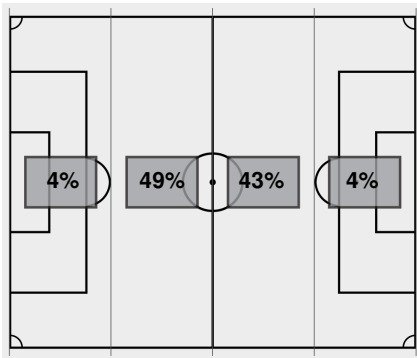

Offsides: Iowa 0, Baylor 3.

Official Soccer Box Score - Final

### Iowa vs Baylor

9/4/2022 Betty Lou Mays Field, Waco  
2022-23 Women's Soccer

Match Time: 7:00 PM

Match Duration: 02:21

Attendance: 379

Officials: Sergio Gonzalez, Emily Gomez, Robert Mann, Ruben Campillo

Attacking Direction →

4	TOTAL SHOTS	11
2	SHOTS ON TARGET	6
6	SAVES	2
2	CORNERS	8
0	OFFSIDES	3
3	YELLOW CARDS	1
0	RED CARDS	0
40%	POSSESSION TOTAL	60%

← Attacking Direction

\_\_\_\_\_  
Official's signature