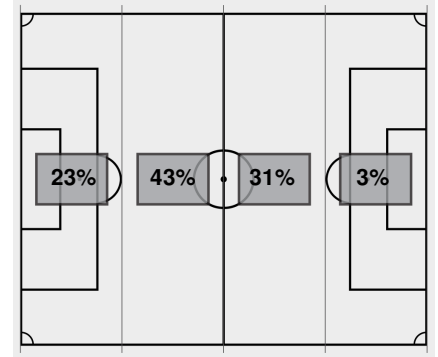

### Iowa vs Baylor

9/4/2022 Betty Lou Mays Field, Waco  
2022-23 Women's Soccer

Match Time: 7:00 PM

Match Duration: 02:21

Attendance: 379

Officials: Sergio Gonzalez, Emily Gomez, Robert Mann, Ruben Campillo

Attacking Direction →

1	TOTAL SHOTS	7
1	SHOTS ON TARGET	5
5	SAVES	1
1	CORNERS	4
0	OFFSIDES	3
2	YELLOW CARDS	0
0	RED CARDS	0
42%	POSSESSION TOTAL	58%

← Attacking Direction

\_\_\_\_\_  
Official's signature