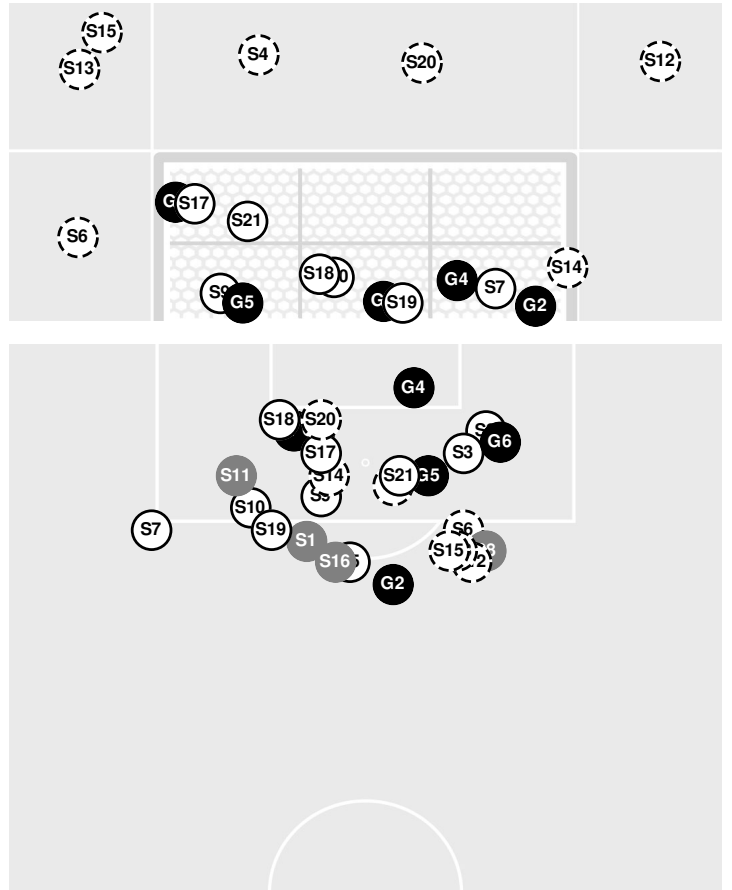

NORTH CAROLINA 3, BAYLOR 0

Official Soccer Shot Chart - Final
North Carolina vs Baylor
 8/28/2022 Mike A. Myers Stadium, Austin
 2022-23 Women's Soccer

Match Time: 12:00 PM
Match Duration: 02:01
Attendance: 465

Officials: Elvis Osmanovic, Estefania Estrada, Alex DeRostaing, Manuel Ortiz

		1st Half	2nd Half
Shots by Half Intervals	Lady Bears	6	6
	Tar Heels	15	12

Shot Chart

LADY BEARS

TAR HEELS

S Shot Off Target
 S Shot On Target
 S Blocked
 G Goal / Own Goal

Shot Summary

Official Soccer Shot Chart - Final
North Carolina vs Baylor
 8/28/2022 Mike A. Myers Stadium, Austin
 2022-23 Women's Soccer

Match Time: 12:00 PM
Match Duration: 02:01
Attendance: 465

Officials: Elvis Osmanovic, Estefania Estrada, Alex DeRostaing, Manuel Ortiz