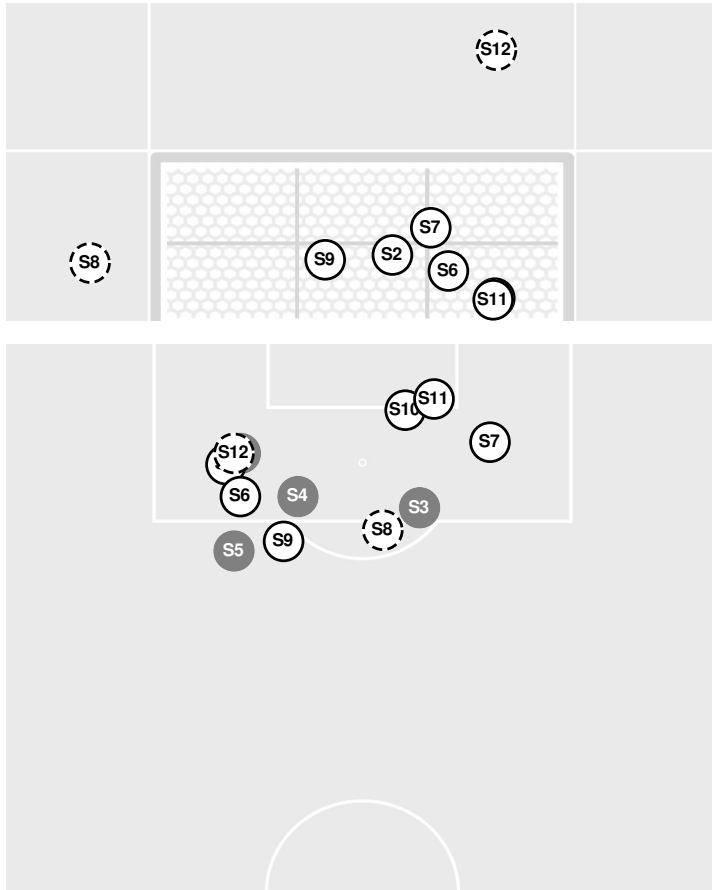

Official Soccer Shot Chart - Final
North Carolina vs Baylor
8/28/2022 Mike A. Myers Stadium, Austin
2022-23 Women's Soccer

Match Time: 12:00 PM
Match Duration: 02:01
Attendance: 465

Officials: Elvis Osmanovic, Estefania Estrada, Alex DeRostaing, Manuel Ortiz

		1st Half	2nd Half
Shots by Half Intervals	Lady Bears	6	6
	Tar Heels	15	12

Shot Chart

LADY BEARS