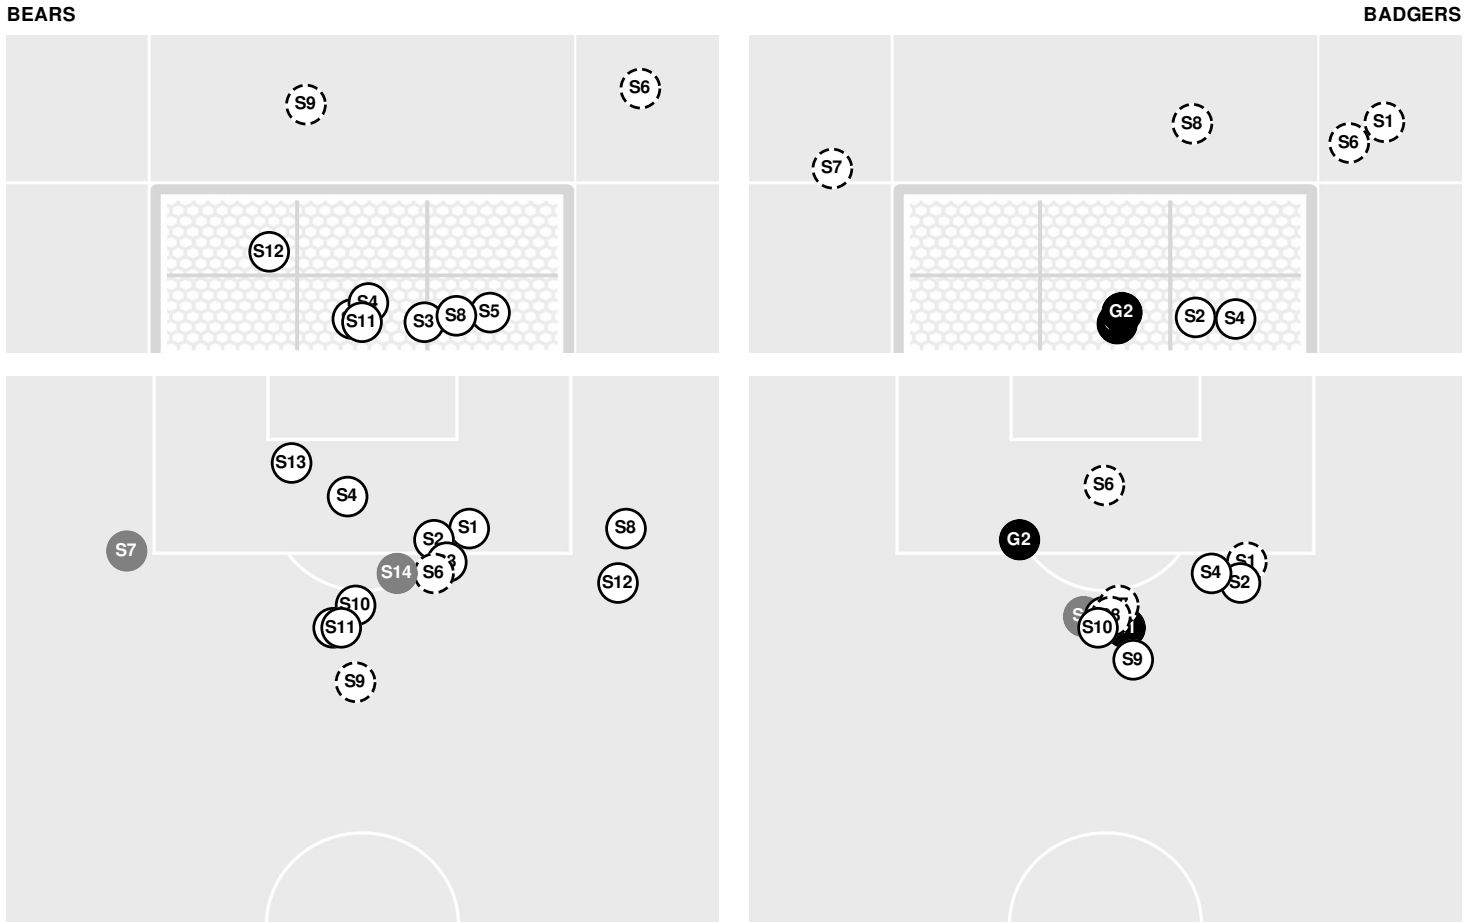

Officials: Brian Miller, Janessa Gunn, Ruben Campillo, Fernanda Harlett

Shots by Half Intervals	Bears	1st Half	2nd Half			
		Badgers	6	8	3	9

Shot Chart

(S) Shot Off Target   (S) Shot On Target   (S) Blocked   (G) Goal / Own Goal

Shot Summary