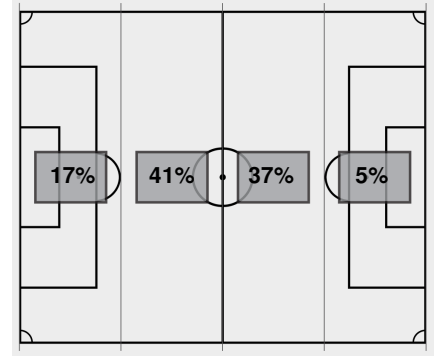

_____
Official's signature