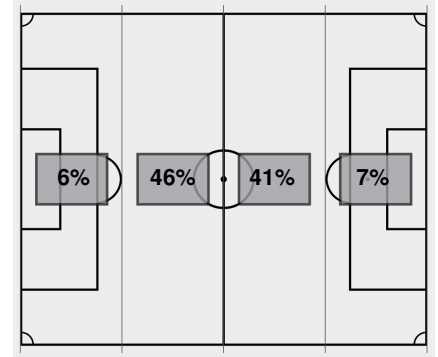

Wisconsin vs Baylor

8/21/2022 Betty Lou Mays Field, Waco
2022-23 Women's Soccer

Match Time: 7:00 PM

Match Duration: 02:29

Attendance: 466

Officials: Brian Miller, Janessa Gunn, Ruben Campillo, Fernanda Harlett

Attacking Direction →

3	TOTAL SHOTS	6
1	SHOTS ON TARGET	5
5	SAVES	1
1	CORNERS	0
0	OFFSIDES	0
0	YELLOW CARDS	0
0	RED CARDS	0
40%	POSSESSION TOTAL	60%

← Attacking Direction

Official's signature

Wisconsin vs Baylor